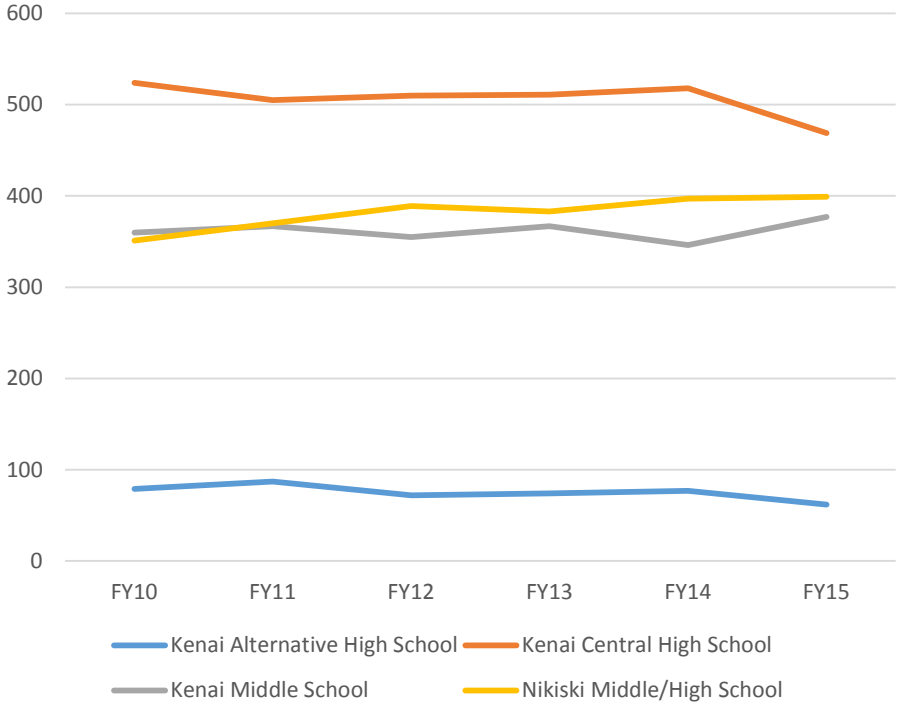

Kenai Area Secondary Schools Enrollment