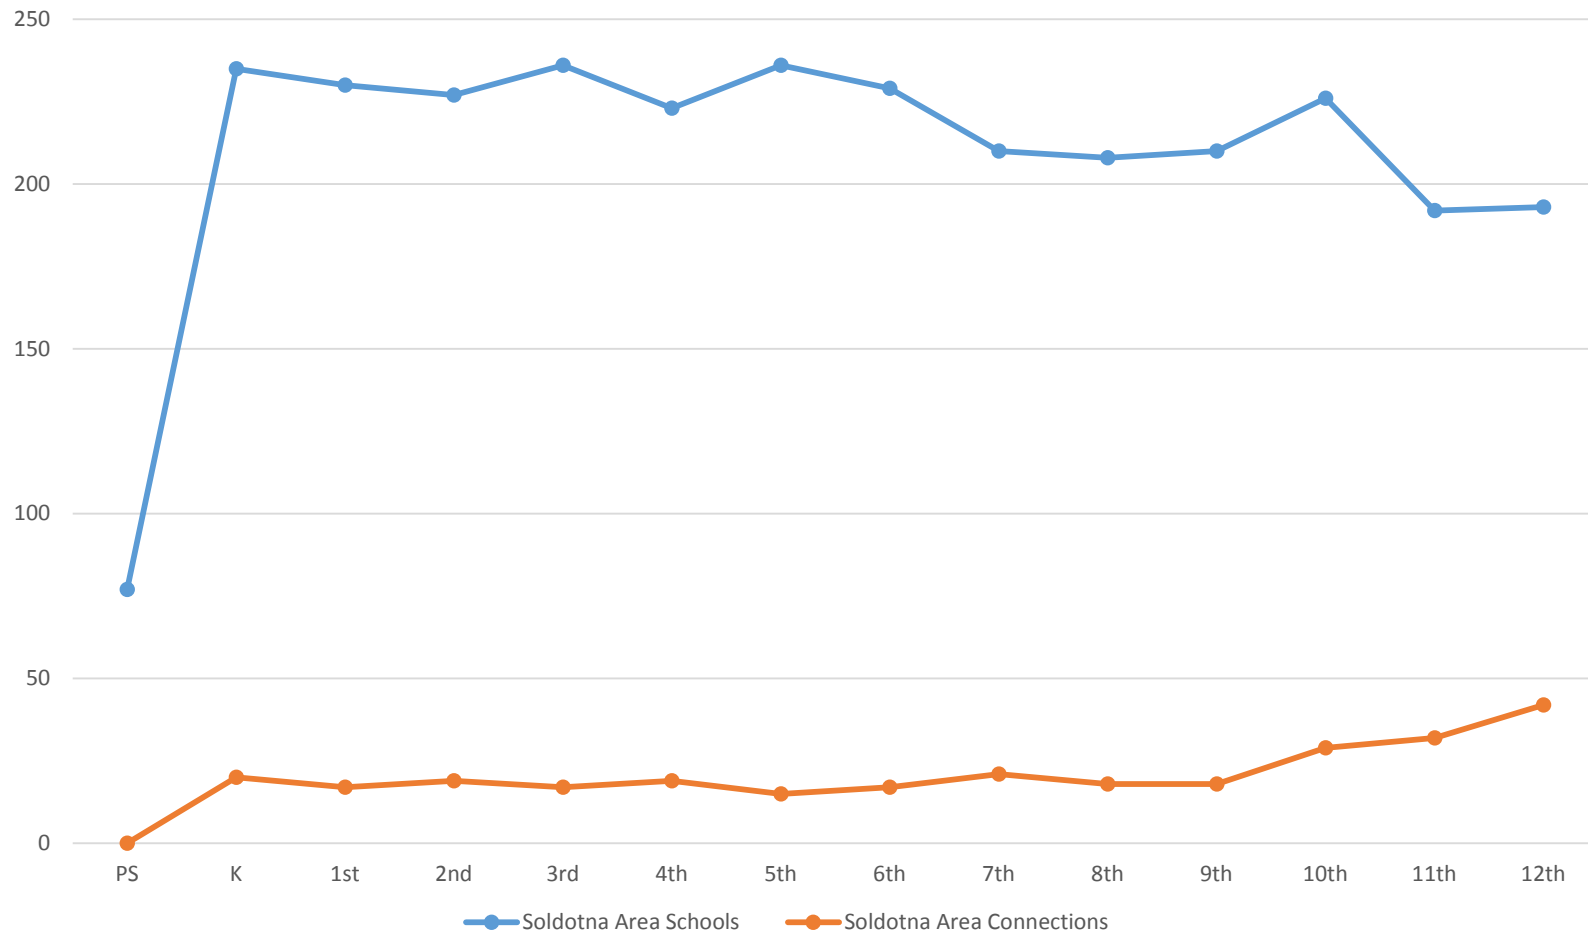

Soldotna Area Grade Distribution