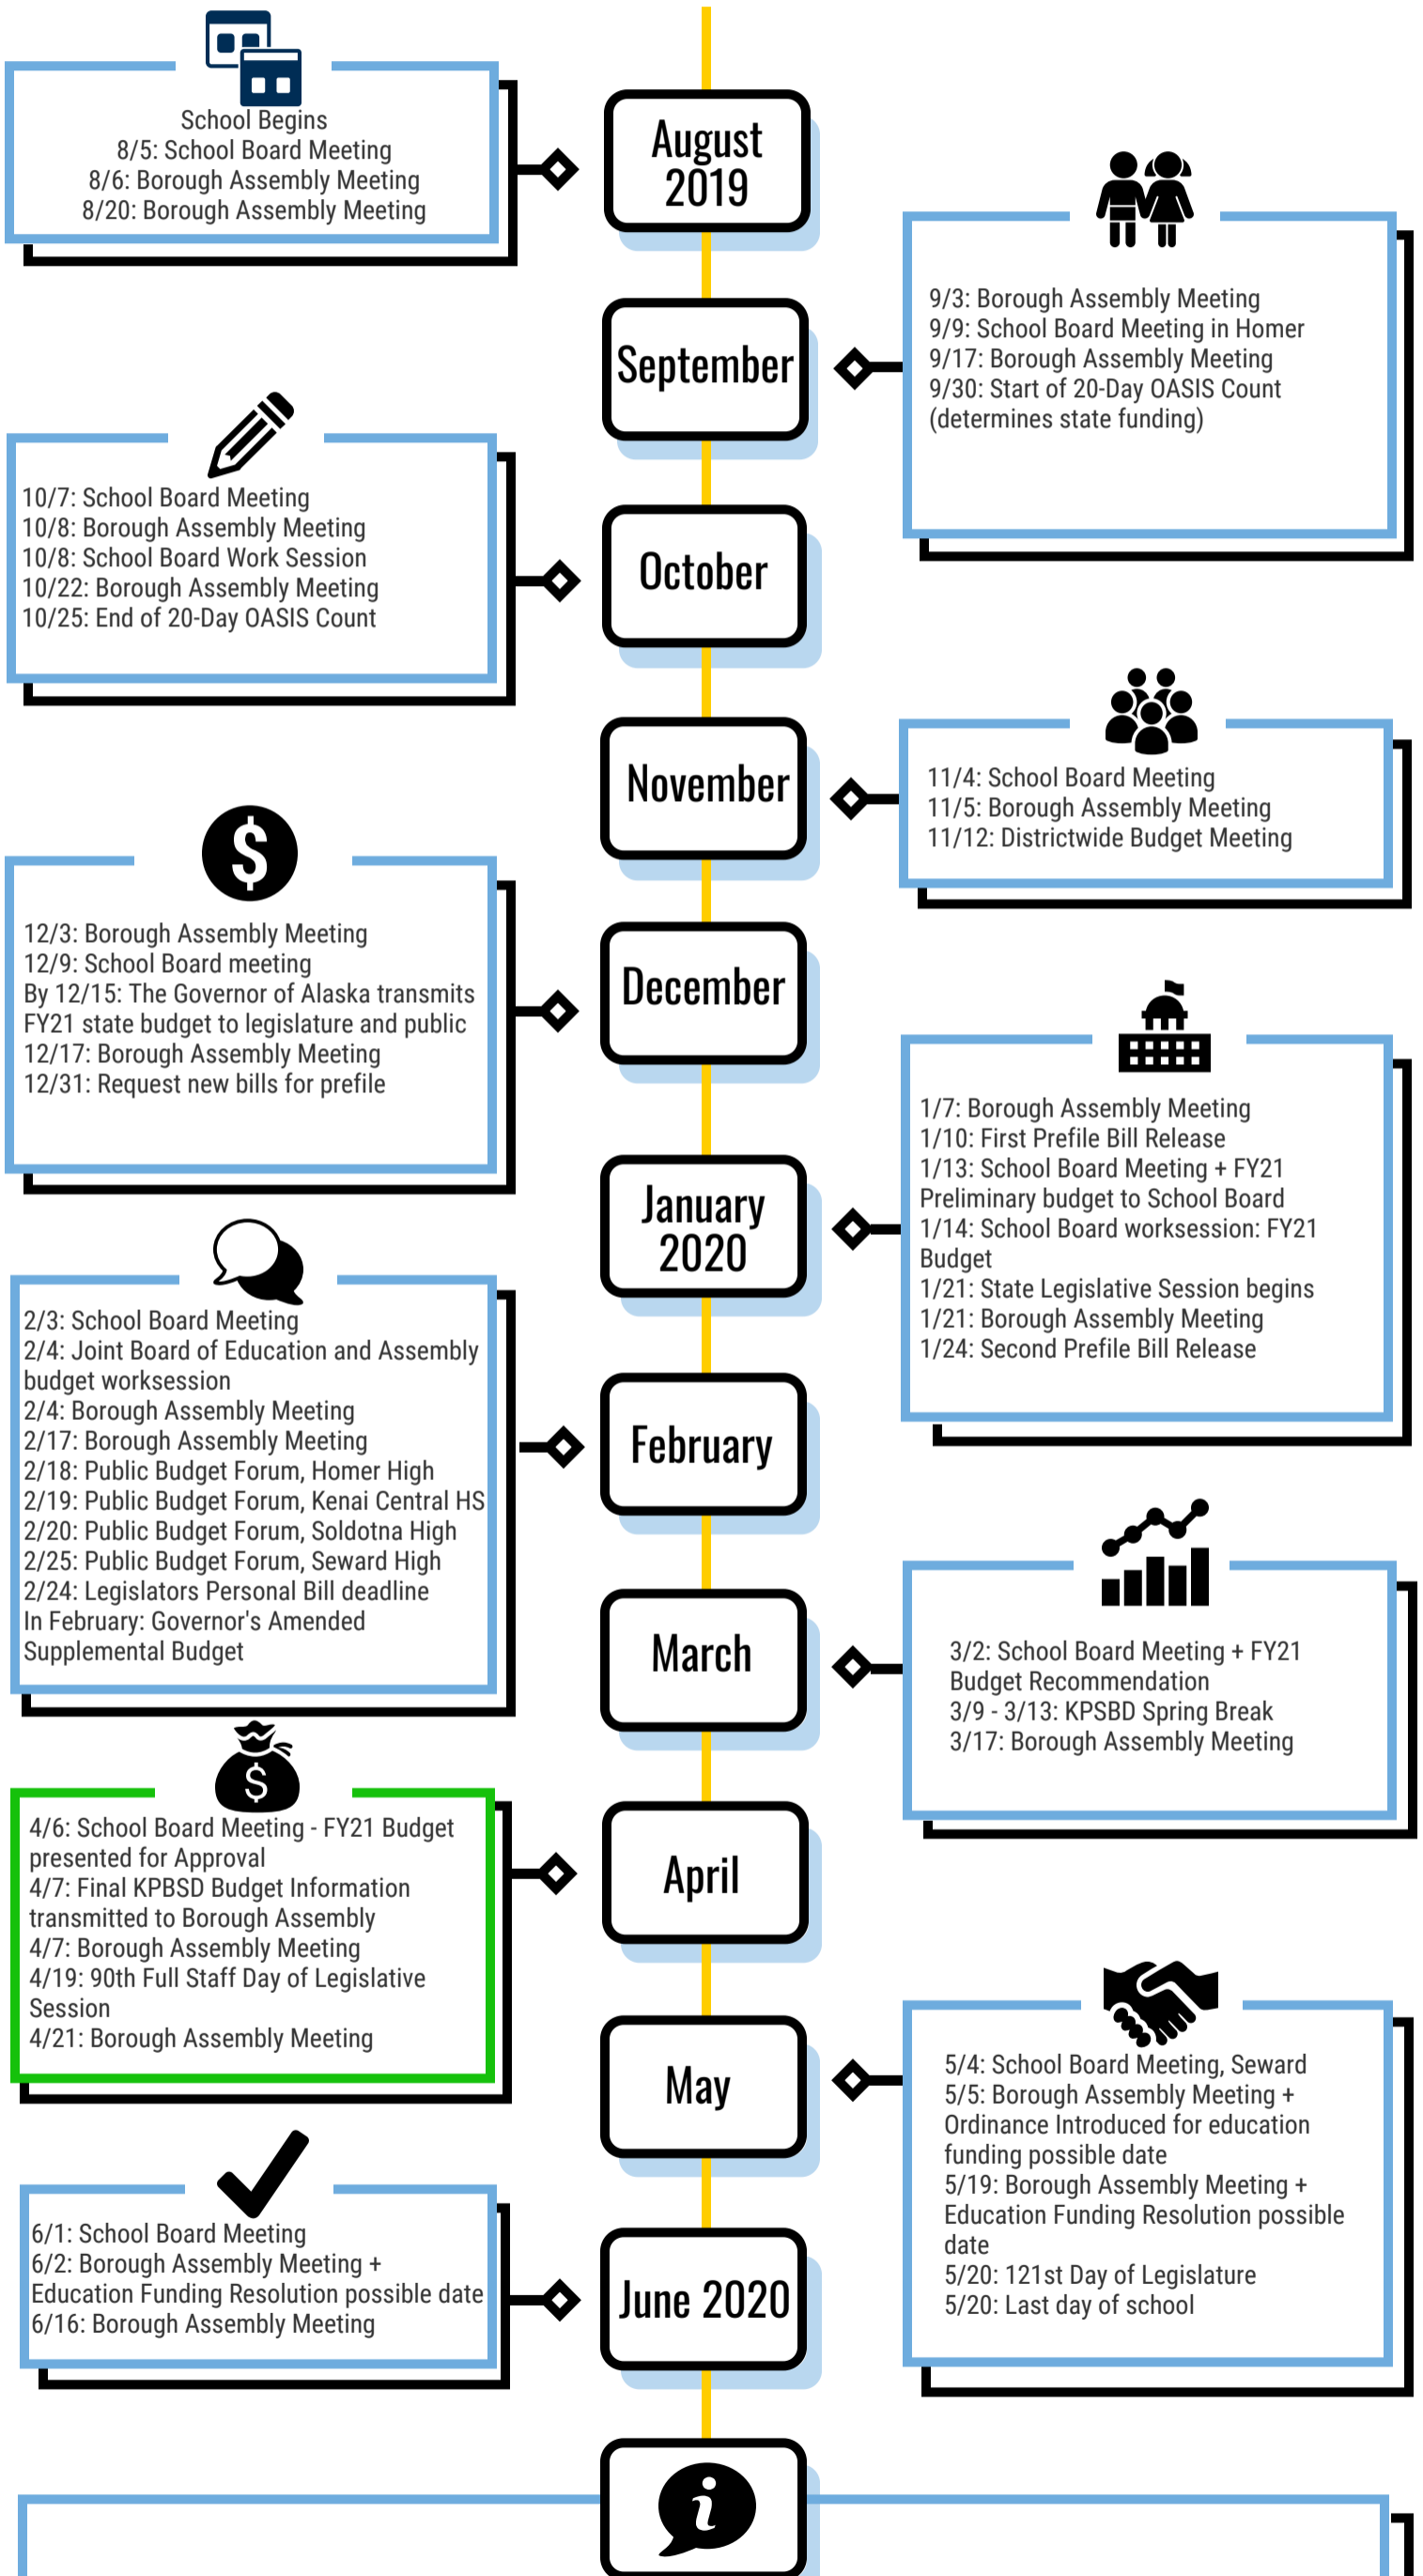

Kenai Peninsula Borough School District

FY21 Education Funding Calendar

for the 2020-2021 school year

The mission of the Kenai Peninsula Borough School District is to empower all learners to positively shape their futures.

Public involvement in the school district budget counts Quick glance calendar: KPBSD, Borough, and State of Alaska

Watch for additional dates in spring 2020 to be added for joint Board of Education and Borough Assembly worksessions, Facebook Live Q&As, KPBSD outreach in communities