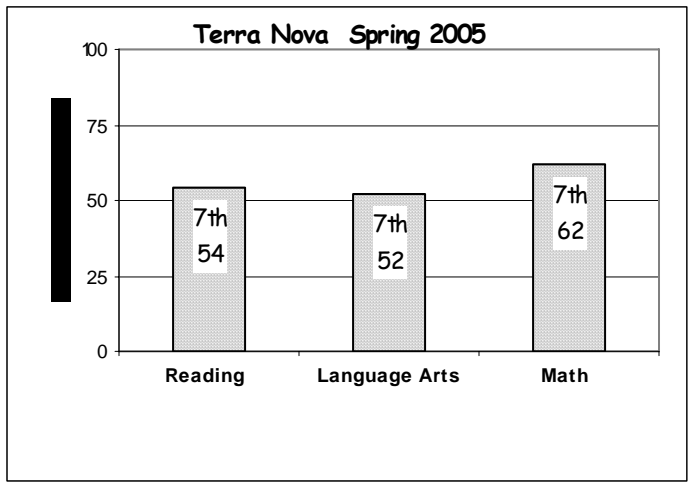

SBA READING

SBA WRITING

SBA MATH