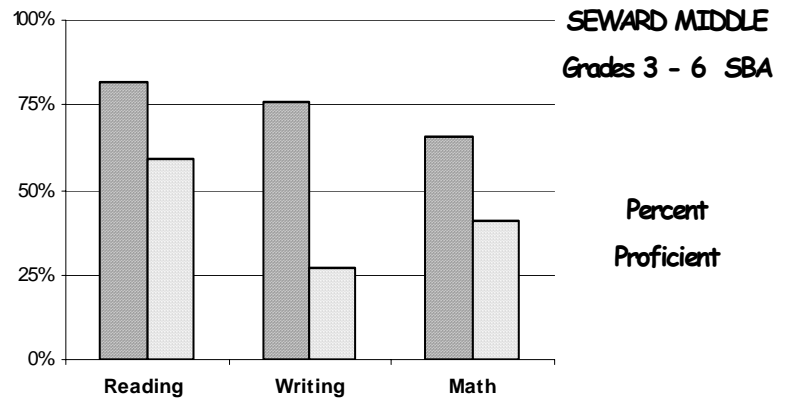

White	Alaska Native

(no other ethnic group large enough to report)

Attendance Rate	93%	Grades K - 8 Retention Rate:	0.0%
Graduation Rate:	N/A	High School Graduates	
Grades 7 -12 Dropout Rate	0.0%	Grades 7 -12 Dropouts	
Enrollment Change	2.6%	Enrollment Change Due to Transfers	18.8%
Student Survey Return Rate	17%	Parent Survey Return Rate	3 %
Students Commenting	10	Parents Commenting	4
School/Business Partnerships	35	Community Members Commenting	3
Average Volunteer Hours Per Week	50