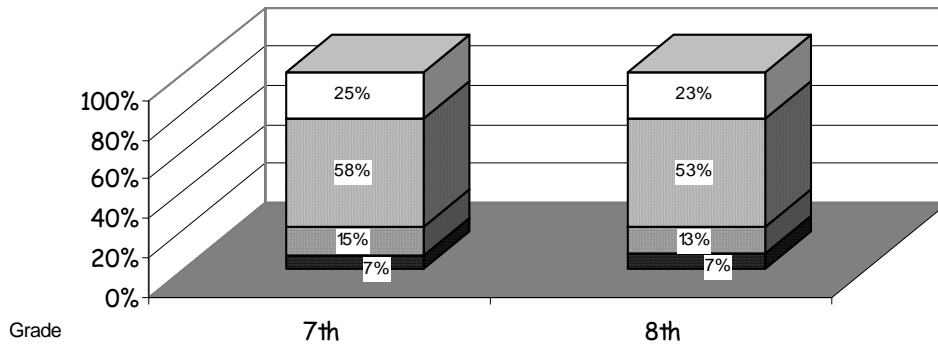

SBA WRITING