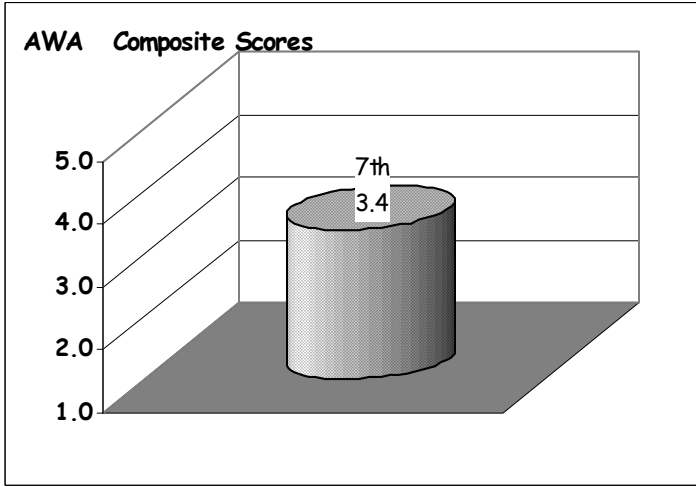

School Report Card to the Public

A Summary of Statistics from Kenai Peninsula Borough School District's Public Schools.

School:	SEWARD MIDDLE	Grades:	7 - 8
School Year:	2004/2005	School Enrollment:	117

**SEWARD MIDDLE
ETHNICITY
Enrolled Grades 7 - 8**

WHITE	ALASKA NATIVE
AM INDIAN	ASIAN/PACIFIC ISL
HISPANIC	

White	Alaska Native
-------	---------------

(no other ethnic group large enough to report)

Attendance Rate	93%	Grades K - 8 Retention Rate:	0.0%
Graduation Rate:	N/A	High School Graduates	
Grades 7 -12 Dropout Rate	0.0%	Grades 7 -12 Dropouts	
Enrollment Change	2.6%	Enrollment Change Due to Transfers	18.8%
Student Survey Return Rate	17%	Parent Survey Return Rate	3 %
Students Commenting	10	Parents Commenting	4
School/Business Partnerships	35	Community Members Commenting	3
Average Volunteer Hours Per Week	50		