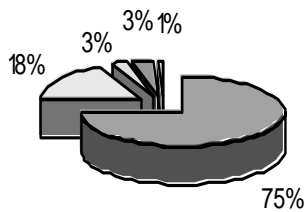

School Report Card to the Public

A Summary of Statistics from Kenai Peninsula Borough School District's Public Schools.

School:	SEWARD MIDDLE	Grades:	7 - 8
School Year:	2004/2005	School Enrollment:	117

**SEWARD MIDDLE
ETHNICITY
Enrolled Grades 7 - 8**

WHITE	ALASKA NATIVE
AM INDIAN	ASIAN/PACIFIC ISL
HISPANIC	

White	Alaska Native
-------	---------------

(no other ethnic group large enough to report)

Attendance Rate	93%	Grades K - 8 Retention Rate:	0.0%
Graduation Rate:	N/A	High School Graduates	
Grades 7 -12 Dropout Rate	0.0%	Grades 7 -12 Dropouts	
Enrollment Change	2.6%	Enrollment Change Due to Transfers	18.8%
Student Survey Return Rate	17%	Parent Survey Return Rate	3 %
Students Commenting	10	Parents Commenting	4
School/Business Partnerships	35	Community Members Commenting	3
Average Volunteer Hours Per Week	50		