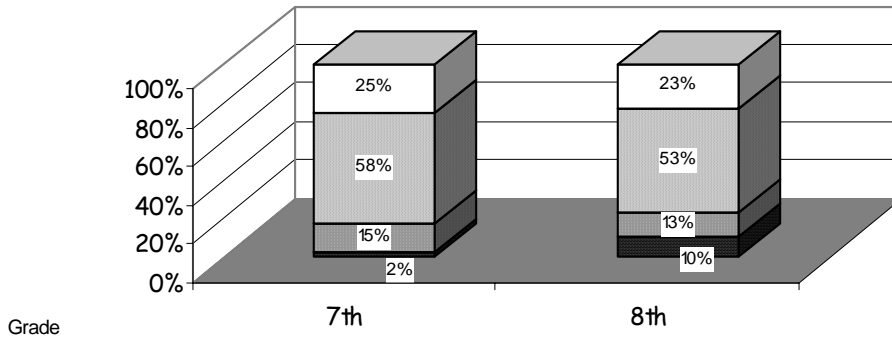

SBA READING