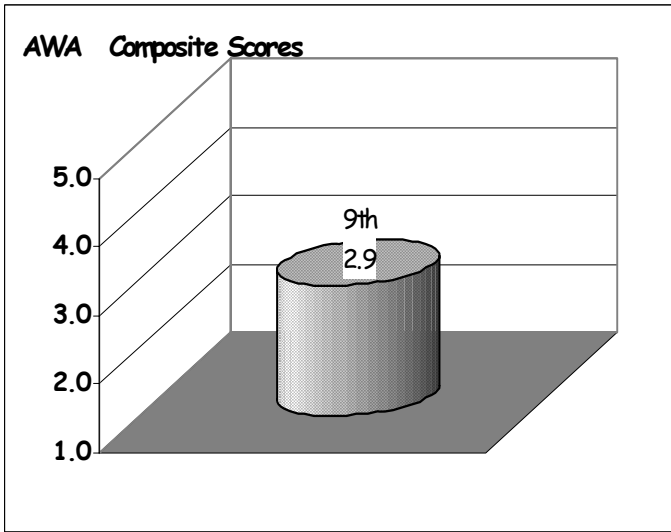

SBA READING

- Advanced
- ▒ Proficient
- Below Proficient
- Far Below Proficient

SBA WRITING

SBA MATH