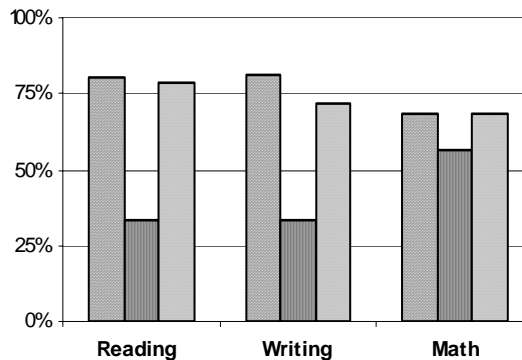

White	American Indian	Alaska Native

Percent

(no other ethnic group large enough to report)

Attendance Rate	93%	Grades K - 8 Retention Rate:	N/A
Graduation Rate:	68%	High School Graduates	99
Grades 7 -12 Dropout Rate	5.7%	Grades 7 -12 Dropouts	31
Enrollment Change	-4.4%	Enrollment Change Due to Transfers	22%
Student Survey Return Rate	0.0%	Parent Survey Return Rate	0.0%
Students Commenting	25	Parents Commenting	33
School/Business Partnerships	53	Community Members Commenting	15
Average Volunteer Hours Per Week	25