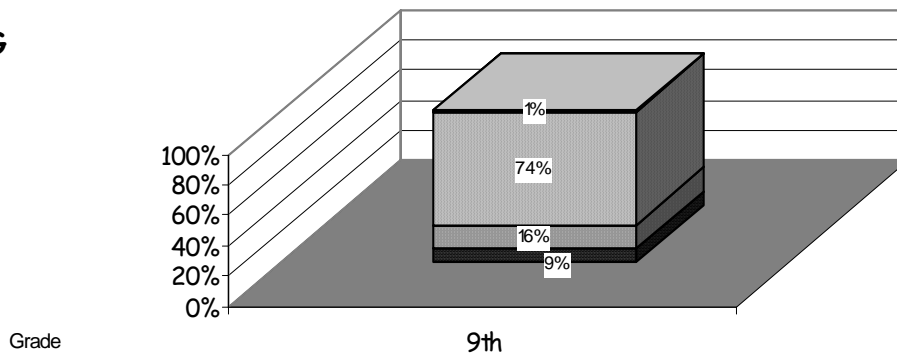

Attendance Rate	93%	Grades K - 8 Retention Rate:	N/A
Graduation Rate:	68%	High School Graduates	99
Grades 7 -12 Dropout Rate	5.7%	Grades 7 -12 Dropouts	31
Enrollment Change	-4.4%	Enrollment Change Due to Transfers	22%
Student Survey Return Rate	0.0%	Parent Survey Return Rate	0.0%
Students Commenting	25	Parents Commenting	33
School/Business Partnerships	53	Community Members Commenting	15
Average Volunteer Hours Per Week	25		

SBA READING

- Advanced
- ▒ Proficient
- Below Proficient
- Far Below Proficient

SBA WRITING

SBA MATH