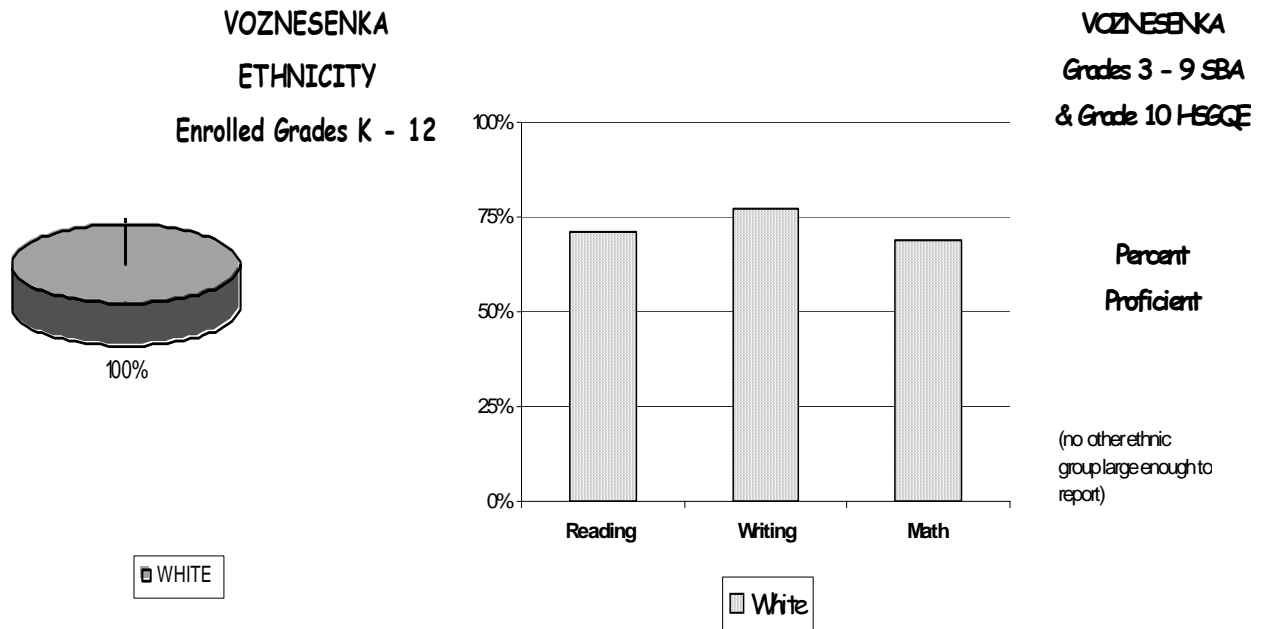

School Report Card to the Public

A Summary of Statistics from Kenai Peninsula Borough School District's Public Schools.

School:	VOZNESENKA	Grades:	K - 12
School Year:	2004/2005	School Enrollment:	133

Attendance Rate	91%	Grades K - 8 Retention Rate:	0%
Graduation Rate:	89%	High School Graduates	8
Grades 7 -12 Dropout Rate	3%	Grades 7 -12 Dropouts	8
Enrollment Change	-3.6%	Enrollment Change Due to Transfers	9.7%
Student Survey Return Rate	0 %	Parent Survey Return Rate	0%
Students Commenting	0	Parents Commenting	0
School/Business Partnerships	11	Community Members Commenting	0
Average Volunteer Hours Per Week	10		