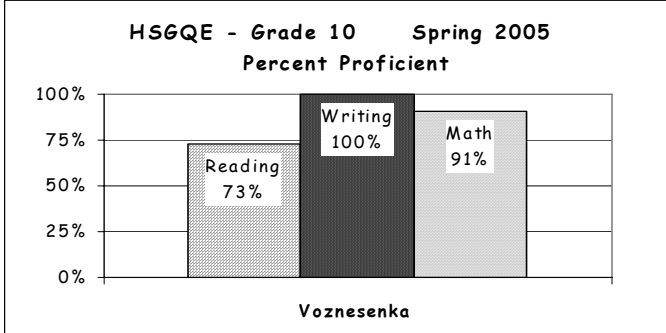

School Report Card to the Public

A Summary of Statistics from Kenai Peninsula Borough School District's Public Schools.

School:	VOZNESENKA	Grades:	K - 12
School Year:	2004/2005	School Enrollment:	133

Attendance Rate	91%	Grades K - 8 Retention Rate:	0%
Graduation Rate:	89%	High School Graduates	8
Grades 7 -12 Dropout Rate	3%	Grades 7 -12 Dropouts	8
Enrollment Change	-3.6%	Enrollment Change Due to Transfers	9.7%
Student Survey Return Rate	0 %	Parent Survey Return Rate	0%
Students Commenting	0	Parents Commenting	0
School/Business Partnerships	11	Community Members Commenting	0
Average Volunteer Hours Per Week	10		