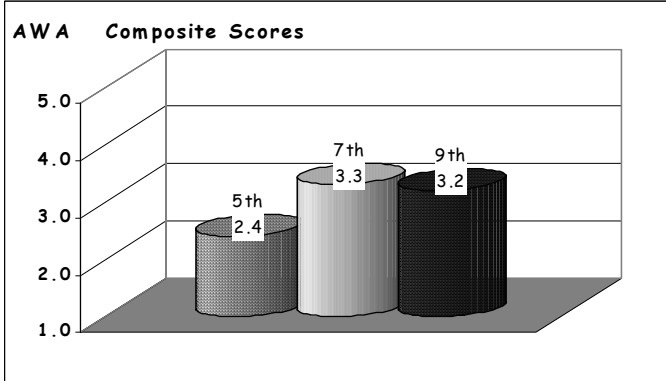

School Report Card to the Public

A Summary of Statistics from Kenai Peninsula Borough School District's Public Schools.

School:	VOZNESENKA	Grades:	K - 12
School Year:	2004/2005	School Enrollment:	133

Attendance Rate	91%	Grades K - 8 Retention Rate:	0%
Graduation Rate:	89%	High School Graduates	8
Grades 7 -12 Dropout Rate	3%	Grades 7 -12 Dropouts	8
Enrollment Change	-3.6%	Enrollment Change Due to Transfers	9.7%
Student Survey Return Rate	0 %	Parent Survey Return Rate	0%
Students Commenting	0	Parents Commenting	0
School/Business Partnerships	11	Community Members Commenting	0
Average Volunteer Hours Per Week	10		