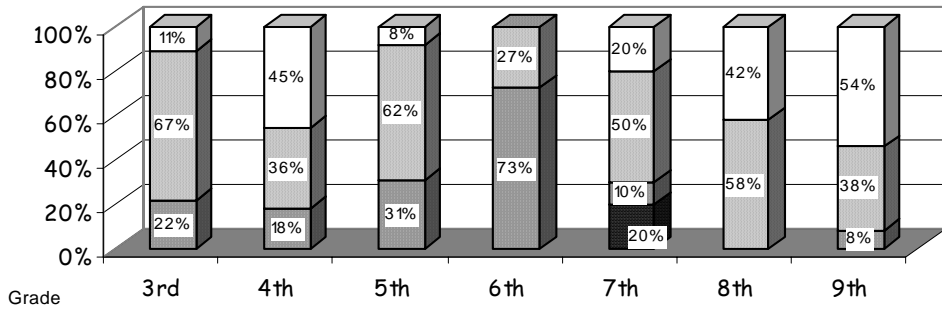

SBA READING