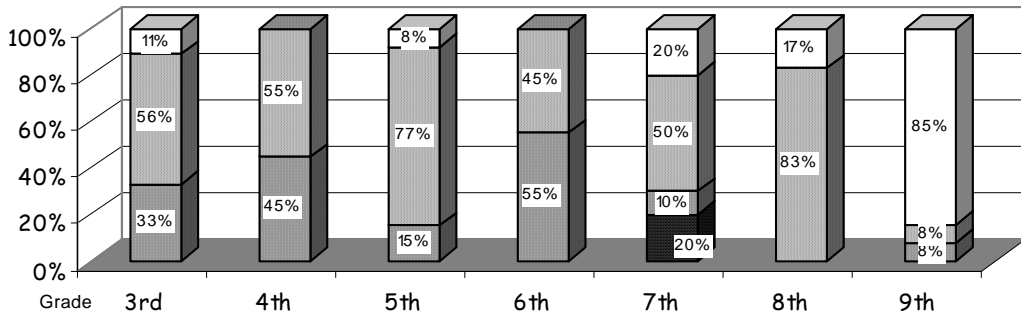

SBA WRITING