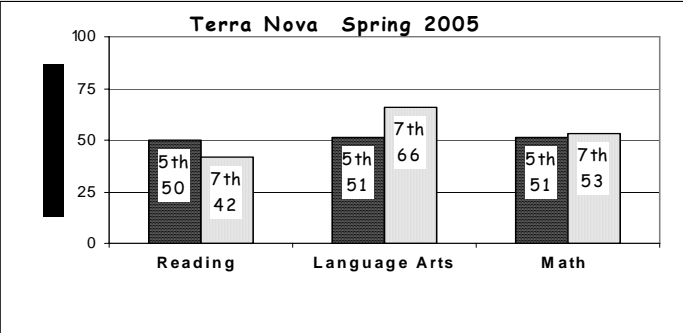

School Report Card to the Public

A Summary of Statistics from Kenai Peninsula Borough School District's Public Schools.

School:	VOZNESENKA	Grades:	K - 12
School Year:	2004/2005	School Enrollment:	133

Attendance Rate	91%	Grades K - 8 Retention Rate:	0%
Graduation Rate:	89%	High School Graduates	8
Grades 7 -12 Dropout Rate	3%	Grades 7 -12 Dropouts	8
Enrollment Change	-3.6%	Enrollment Change Due to Transfers	9.7%
Student Survey Return Rate	0 %	Parent Survey Return Rate	0%
Students Commenting	0	Parents Commenting	0
School/Business Partnerships	11	Community Members Commenting	0
Average Volunteer Hours Per Week	10		