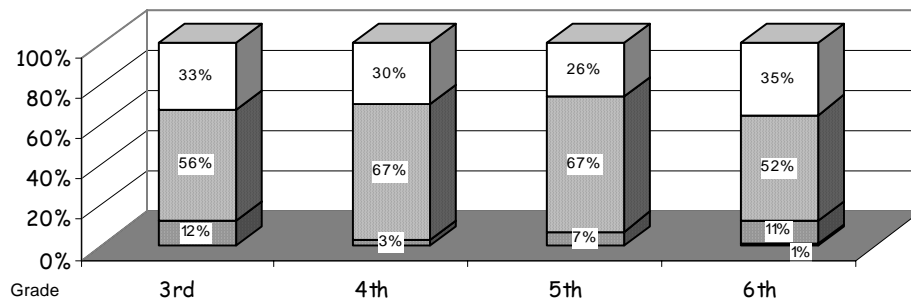

SBA WRITING