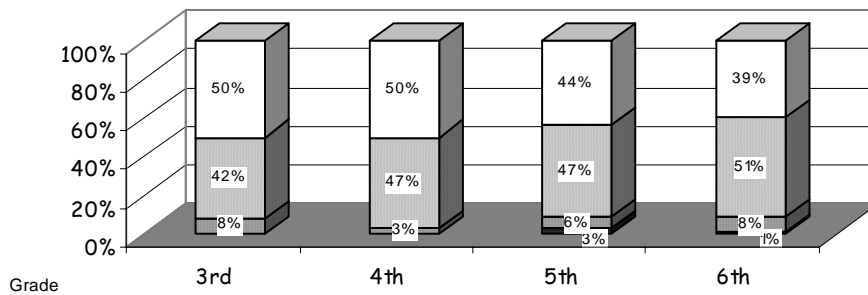

SBA READING

SBA WRITING

SBA MATH