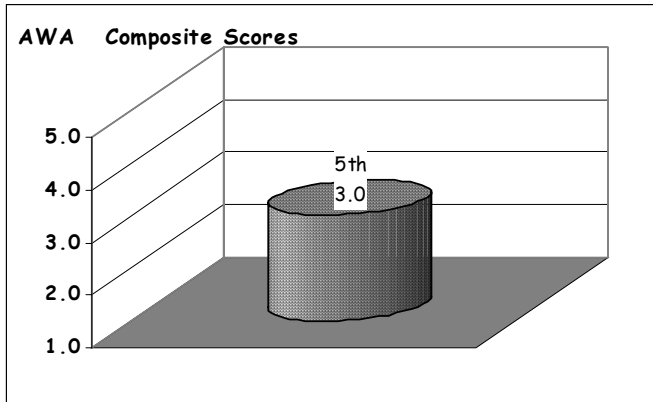

School Report Card to the Public

A Summary of Statistics from Kenai Peninsula Borough School District's Public Schools.

School:	WEST HOMER	Grades:	3 - 6
School Year:	2004/2005	School Enrollment:	258

WEST HOMER ETHNICITY

Enrolled Grades 3 - 6

WEST HOMER Grades 3 - 6 SBA

Percent Proficient

WHITE ALASKANATIVE AMINDIAN ASIAN/PACIFICISL HISPANIC

White Hispanic American Indian Alaska Native

Attendance Rate	93%	Grades K - 8 Retention Rate:	0%
Graduation Rate:	N/A	High School Graduates	
Grades 7 -12 Dropout Rate	NA	Grades 7 -12 Dropouts	
Enrollment Change	13%	Enrollment Change Due to Transfers	18%
Student Survey Return Rate	0%	Parent Survey Return Rate	0.4%
Students Commenting	0	Parents Commenting	1
School/Business Partnerships	4	Community Members Commenting	0
Average Volunteer Hours Per Week	155		