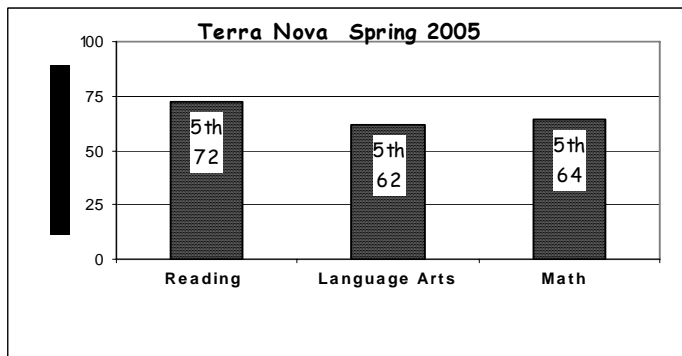

Enrolled Grades 3 - 6

WEST HOMER Grades 3 - 6 SBA

Percent Proficient

WHITE ALASKANATIVE AMINDIAN ASIAN/PACIFICISL HISPANIC

White Hispanic American Indian Alaska Native

Attendance Rate	93%	Grades K - 8 Retention Rate:	0%
Graduation Rate:	N/A	High School Graduates	
Grades 7 -12 Dropout Rate	NA	Grades 7 -12 Dropouts	
Enrollment Change	13%	Enrollment Change Due to Transfers	18%
Student Survey Return Rate	0%	Parent Survey Return Rate	0.4%
Students Commenting	0	Parents Commenting	1
School/Business Partnerships	4	Community Members Commenting	0
Average Volunteer Hours Per Week	155		

SBA READING

SBA WRITING

SBA MATH