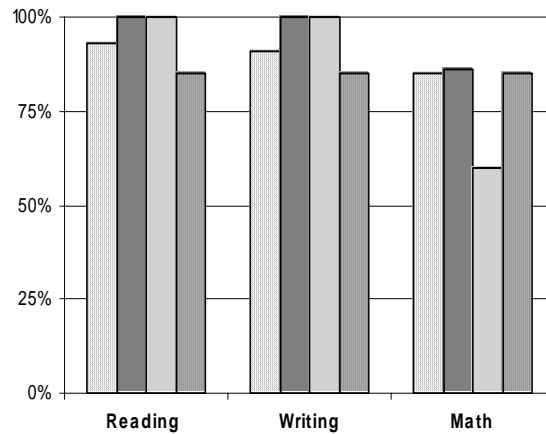

School Report Card to the Public

A Summary of Statistics from Kenai Peninsula Borough School District's Public Schools.

School:	WEST HOMER	Grades:	3 - 6
School Year:	2004/2005	School Enrollment:	258

WEST HOMER ETHNICITY

Enrolled Grades 3 - 6

WEST HOMER Grades 3 - 6 SBA

Percent Proficient

WHITE ALASKANATIVE AMINDIAN ASIAN/PACIFICISL HISPANIC

White Hispanic American Indian Alaska Native

Attendance Rate	93%	Grades K - 8 Retention Rate:	0%
Graduation Rate:	N/A	High School Graduates	
Grades 7 -12 Dropout Rate	NA	Grades 7 -12 Dropouts	
Enrollment Change	13%	Enrollment Change Due to Transfers	18%
Student Survey Return Rate	0%	Parent Survey Return Rate	0.4%
Students Commenting	0	Parents Commenting	1
School/Business Partnerships	4	Community Members Commenting	0
Average Volunteer Hours Per Week	155		