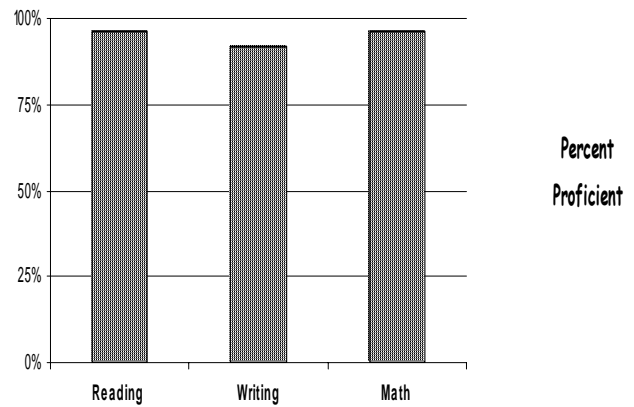

**AURORA BOREALIS
ETHNICITY
Enrolled Grades K - 8**

**AURORA BOREALIS
Grades 3 - 8 SBA**

WHITE	ALASKA NATIVE	AM INDIAN
ASIAN/PACIFIC ISL	HISPANIC	

White

Attendance Rate	95%	Grades K - 8 Retention Rate:	1.1%
Graduation Rate:	N/A	High School Graduates	N/A
Grades 7 -12 Dropout Rate	0%	Grades 7 -12 Dropouts	0
Enrollment Change	6.6%	Enrollment Change Due to Transfers	4.4%
Student Survey Return Rate	100%	Parent Survey Return Rate	73%
Students Commenting	13	Parents Commenting	0
School/Business Partnerships	0	Community Members Commenting	0
Average Volunteer Hours Per Week	40		