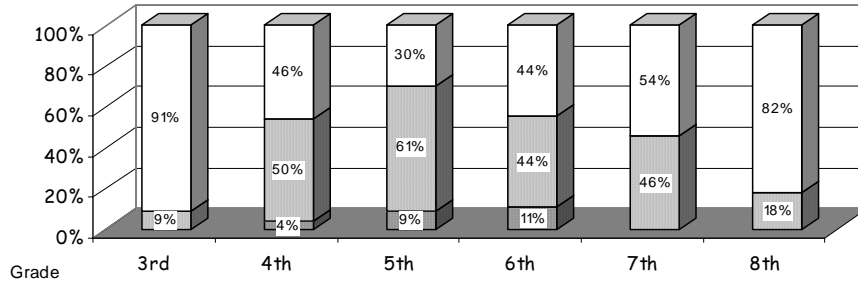

SBA READING