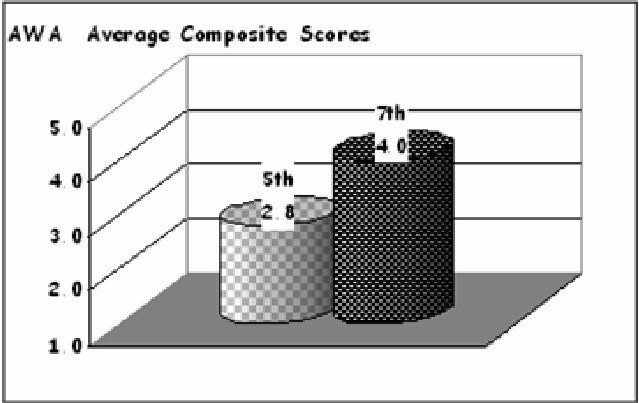

**AURORA BOREALIS
ETHNICITY
Enrolled Grades K - 8**

**AURORA BOREALIS
Grades 3 - 8 SBA**

WHITE	ALASKA NATIVE	AM INDIAN
ASIAN/PACIFIC ISL	HISPANIC	

White

Attendance Rate	95%	Grades K - 8 Retention Rate:	1.1%
Graduation Rate:	N/A	High School Graduates	N/A
Grades 7 -12 Dropout Rate	0%	Grades 7 -12 Dropouts	0
Enrollment Change	6.6%	Enrollment Change Due to Transfers	4.4%
Student Survey Return Rate	100%	Parent Survey Return Rate	73%
Students Commenting	13	Parents Commenting	0
School/Business Partnerships	0	Community Members Commenting	0
Average Volunteer Hours Per Week	40		