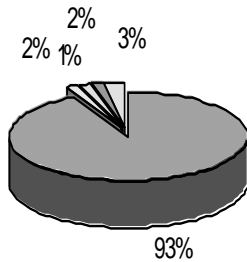

School Report Card to the Public

A Summary of Statistics from Kenai Peninsula Borough School District's Public Schools.

School:	Aurora Borealis	Grades:	K - 8
School Year:	2004/2005	School Enrollment:	176

**AURORA BOREALIS
ETHNICITY
Enrolled Grades K - 8**

**AURORA BOREALIS
Grades 3 - 8 SBA**

WHITE	ALASKA NATIVE	AM INDIAN
ASIAN/PACIFIC ISL	HISPANIC	

White

Attendance Rate	95%	Grades K - 8 Retention Rate:	1.1%
Graduation Rate:	N/A	High School Graduates	N/A
Grades 7 -12 Dropout Rate	0%	Grades 7 -12 Dropouts	0
Enrollment Change	6.6%	Enrollment Change Due to Transfers	4.4%
Student Survey Return Rate	100%	Parent Survey Return Rate	73%
Students Commenting	13	Parents Commenting	0
School/Business Partnerships	0	Community Members Commenting	0
Average Volunteer Hours Per Week	40		