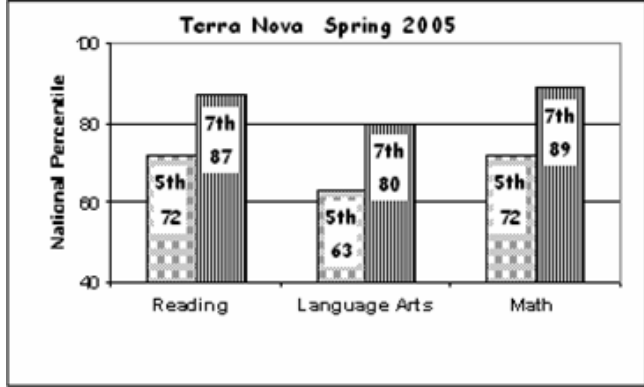

**AURORA BOREALIS
ETHNICITY
Enrolled Grades K - 8**

**AURORA BOREALIS
Grades 3 - 8 SBA**

WHITE	ALASKA NATIVE	AM INDIAN
ASIAN/PACIFIC ISL	HISPANIC	

White

Attendance Rate	95%	Grades K - 8 Retention Rate:	1.1%
Graduation Rate:	N/A	High School Graduates	N/A
Grades 7 -12 Dropout Rate	0%	Grades 7 -12 Dropouts	0
Enrollment Change	6.6%	Enrollment Change Due to Transfers	4.4%
Student Survey Return Rate	100%	Parent Survey Return Rate	73%
Students Commenting	13	Parents Commenting	0
School/Business Partnerships	0	Community Members Commenting	0
Average Volunteer Hours Per Week	40		

SBA READING

SBA WRITING

SBA MATH