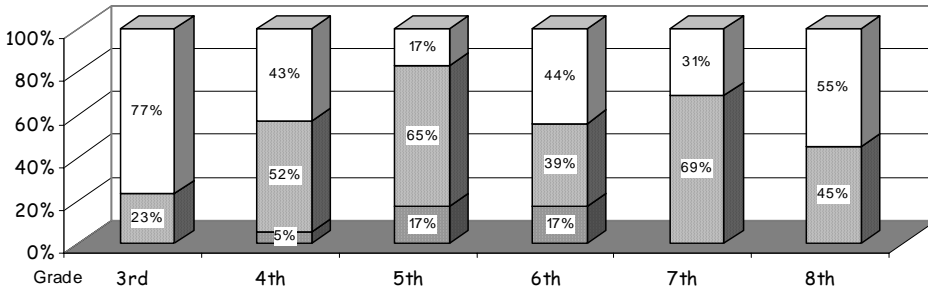

SBA WRITING