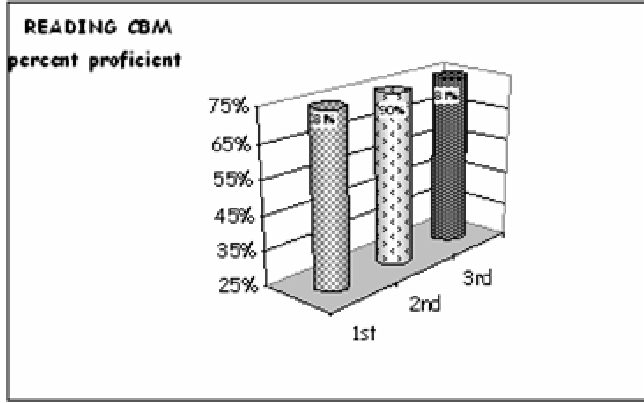

**AURORA BOREALIS
ETHNICITY
Enrolled Grades K - 8**

**AURORA BOREALIS
Grades 3 - 8 SBA**

WHITE	ALASKA NATIVE	AM INDIAN
ASIAN/PACIFIC ISL	HISPANIC	

White

Attendance Rate	95%	Grades K - 8 Retention Rate:	1.1%
Graduation Rate:	N/A	High School Graduates	N/A
Grades 7 -12 Dropout Rate	0%	Grades 7 -12 Dropouts	0
Enrollment Change	6.6%	Enrollment Change Due to Transfers	4.4%
Student Survey Return Rate	100%	Parent Survey Return Rate	73%
Students Commenting	13	Parents Commenting	0
School/Business Partnerships	0	Community Members Commenting	0
Average Volunteer Hours Per Week	40		