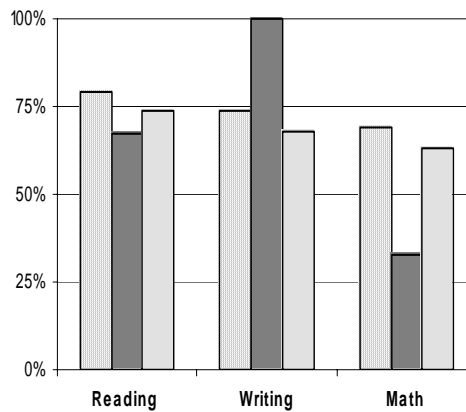

**CONNECTIONS
Grades 3 - 9 SBA
& Grade 10 HSGQE**

Percent Proficient

☐ WHITE
☐ ALASKA NATIVE
☐ AM INDIAN
☐ ASIAN/PACIFIC ISL

☐ White
☐ Hispanic
☐ Alaska Native

Attendance Rate	100%	Grades K - 8 Retention Rate:	0.0%
Graduation Rate:	28%	High School Graduates	25
Grades 7 -12 Dropout Rate	1.2%	Grades 7 -12 Dropouts	4
Enrollment Change	29.5%	Enrollment Change Due to Transfers	41%
Student Survey Return Rate	0.0%	Parent Survey Return Rate	0.0%
Students Commenting	0	Parents Commenting	510
School/Business Partnerships	0	Community Members Commenting	55
Average Volunteer Hours Per Week	.5