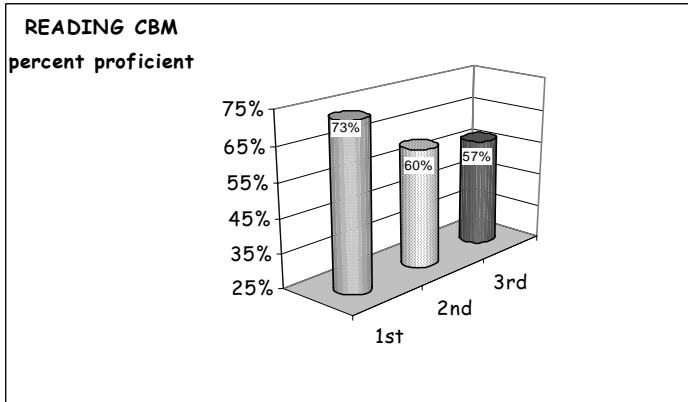

**CONNECTIONS
Grades 3 - 9 SBA
& Grade 10 HSGQE**

Percent Proficient

WHITE
 ALASKA NATIVE
 AM INDIAN
 ASIAN/PACIFIC ISL

White
 Hispanic
 Alaska Native

Attendance Rate	100%	Grades K - 8 Retention Rate:	0.0%
Graduation Rate:	28%	High School Graduates	25
Grades 7 -12 Dropout Rate	1.2%	Grades 7 -12 Dropouts	4
Enrollment Change	29.5%	Enrollment Change Due to Transfers	41%
Student Survey Return Rate	0.0%	Parent Survey Return Rate	0.0%
Students Commenting	0	Parents Commenting	510
School/Business Partnerships	0	Community Members Commenting	55
Average Volunteer Hours Per Week	.5		

SBA READING

SBA WRITING

SBA MATH