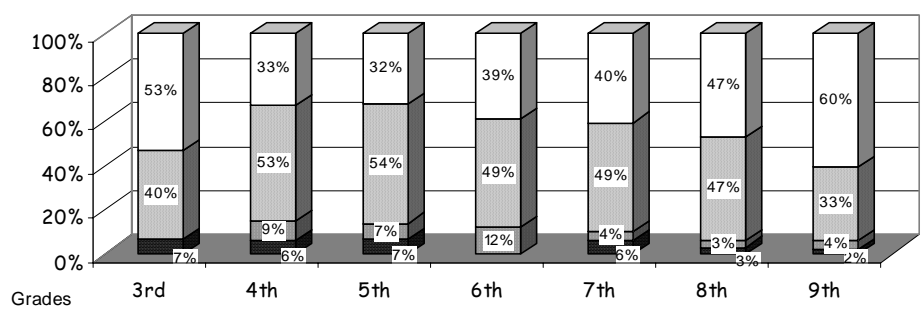

SBA READING