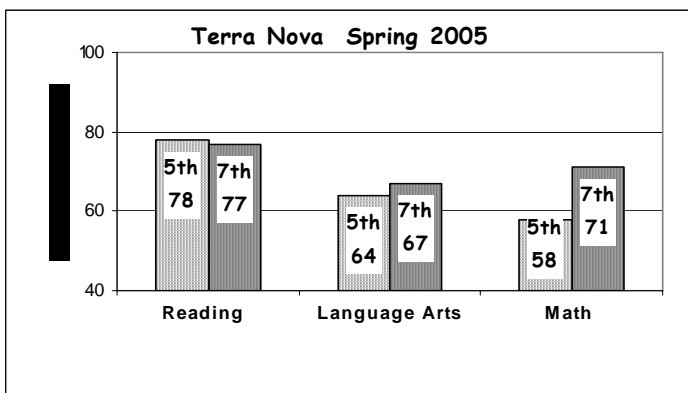

**CONNECTIONS
Grades 3 - 9 SBA
& Grade 10 HSGQE**

Percent Proficient

WHITE
 ALASKA NATIVE
 AM INDIAN
 ASIAN/PACIFIC ISL

White
 Hispanic
 Alaska Native

Attendance Rate	100%	Grades K - 8 Retention Rate:	0.0%
Graduation Rate:	28%	High School Graduates	25
Grades 7 -12 Dropout Rate	1.2%	Grades 7 -12 Dropouts	4
Enrollment Change	29.5%	Enrollment Change Due to Transfers	41%
Student Survey Return Rate	0.0%	Parent Survey Return Rate	0.0%
Students Commenting	0	Parents Commenting	510
School/Business Partnerships	0	Community Members Commenting	55
Average Volunteer Hours Per Week	.5		

SBA READING

SBA WRITING

SBA MATH