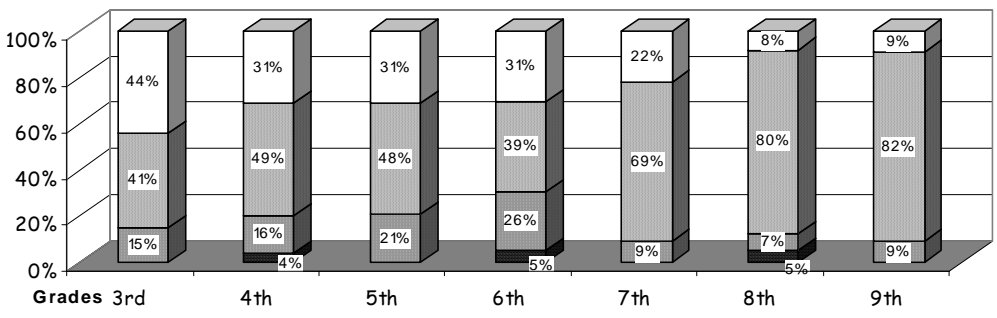

SBA WRITING