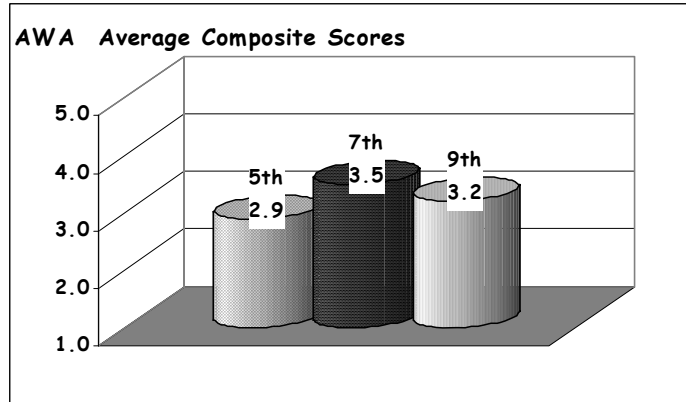

**CONNECTIONS
Grades 3 - 9 SBA
& Grade 10 HSGQE**

Percent Proficient

WHITE
 ALASKA NATIVE
 AM INDIAN
 ASIAN/PACIFIC ISL

White
 Hispanic
 Alaska Native

Attendance Rate	100%	Grades K - 8 Retention Rate:	0.0%
Graduation Rate:	28%	High School Graduates	25
Grades 7 -12 Dropout Rate	1.2%	Grades 7 -12 Dropouts	4
Enrollment Change	29.5%	Enrollment Change Due to Transfers	41%
Student Survey Return Rate	0.0%	Parent Survey Return Rate	0.0%
Students Commenting	0	Parents Commenting	510
School/Business Partnerships	0	Community Members Commenting	55
Average Volunteer Hours Per Week	.5		