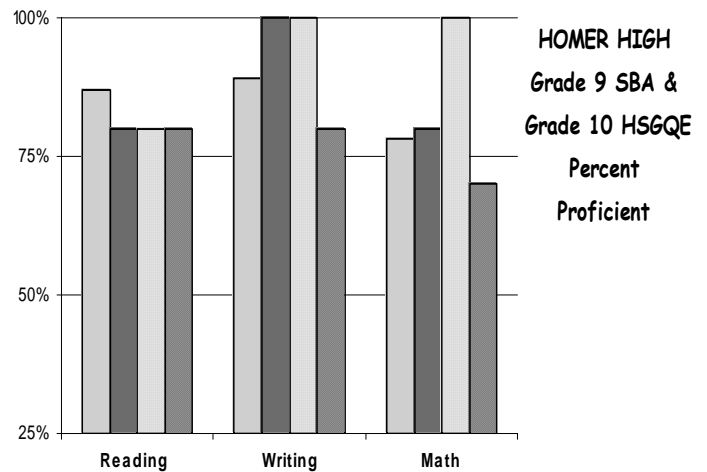

School Report Card to the Public

A Summary of Statistics from Kenai Peninsula Borough School District's Public Schools.

School:	HOMER HIGH	Grades:	9 - 12
Accreditation:	Yes	School Enrollment:	461
School Year:	2004/2005		

**HOMER HIGH
ETHNICITY
Enrolled Grades 9 - 12**

WHITE	ALASKA NATIVE
AM INDIAN	ASIAN/PACIFIC ISL
HISPANIC	

White Hispanic Asian/Pacific Islander Alaska Native

Attendance Rate	97%	Grades K - 8 Retention Rate:	N/A
Graduation Rate:	85%	High School Graduates	88
Grades 7 -12 Dropout Rate	2.2%	Grades 7 -12 Dropouts	11
Enrollment Change	3.5%	Enrollment Change Due to Transfers	22%
Student Survey Return Rate	0.0%	Parent Survey Return Rate	0.3%
Students Commenting	0	Parents Commenting	3
School/Business Partnerships	0	Community Members Commenting	0
Average Volunteer Hours Per Week	23		