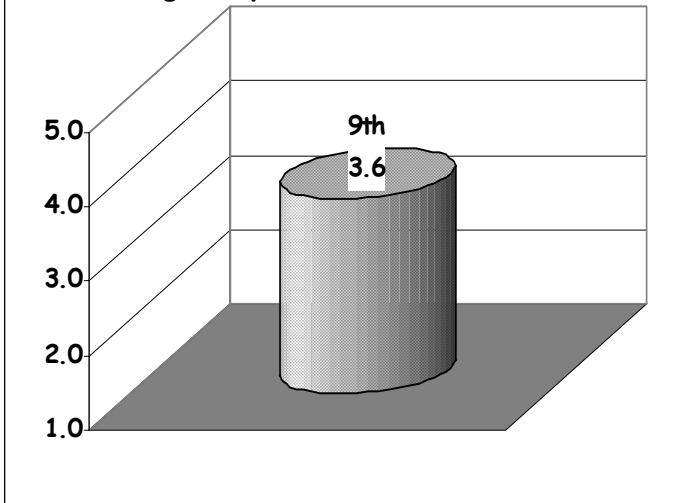

AWA Average Composite Scores