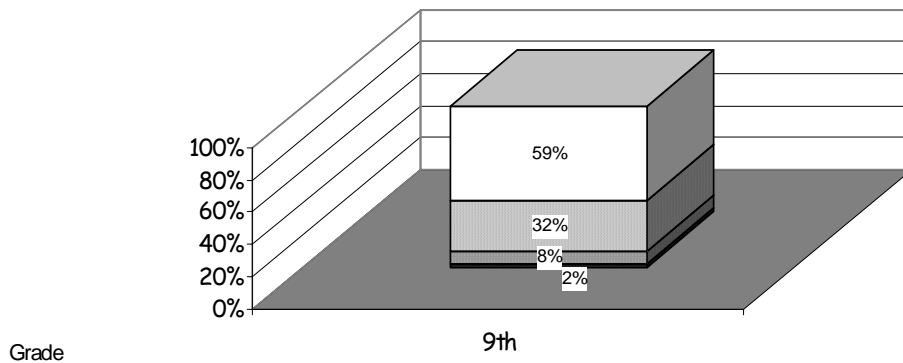

**HOMER HIGH
ETHNICITY
Enrolled Grades 9 - 12**

WHITE	ALASKA NATIVE
AM INDIAN	ASIAN/PACIFIC ISL
HISPANIC	

White Hispanic Asian/Pacific Islander Alaska Native

Attendance Rate	97%	Grades K - 8 Retention Rate:	N/A
Graduation Rate:	85%	High School Graduates	88
Grades 7 -12 Dropout Rate	2.2%	Grades 7 -12 Dropouts	11
Enrollment Change	3.5%	Enrollment Change Due to Transfers	22%
Student Survey Return Rate	0.0%	Parent Survey Return Rate	0.3%
Students Commenting	0	Parents Commenting	3
School/Business Partnerships	0	Community Members Commenting	0
Average Volunteer Hours Per Week	23		

AWA Average Composite Scores

**HSGQE - Grade 10 Spring 2005
Percent Proficient**

SBA READING

- Advanced
- Proficient
- Below Proficient
- Far Below Proficient

SBA WRITING

SBA MATH