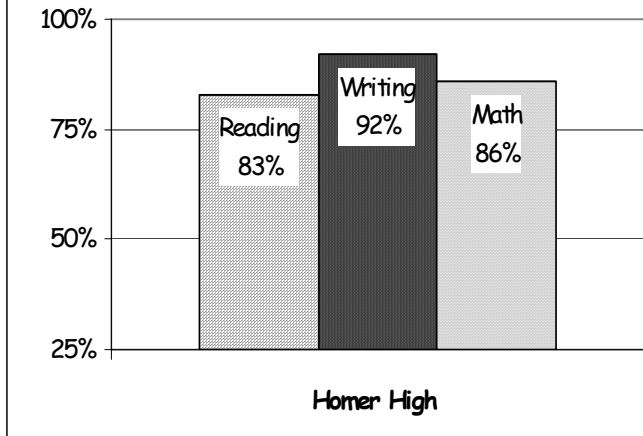

**HSGQE - Grade 10 Spring 2005
Percent Proficient**