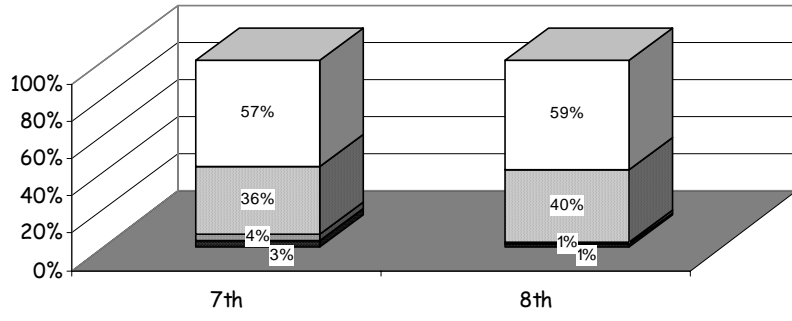

■ WHITE	□ ALASKA NATIVE
□ AM INDIAN	■ ASIAN/PACIFIC ISL
□ HISPANIC	

□ White	■ Hispanic	□ Asian/Pacific Islander	■ Alaska Native
---------	------------	--------------------------	-----------------

Attendance Rate	95%	Grades K - 8 Retention Rate:	0.0%
Graduation Rate:	N/A	High School Graduates	
Grades 7 -12 Dropout Rate	0.8%	Grades 7 -12 Dropouts	2
Enrollment Change	5%	Enrollment Change Due to Transfers	22%
Student Survey Return Rate	0.0%	Parent Survey Return Rate	0.2%
Students Commenting	213	Parents Commenting	434
School/Business Partnerships	5	Community Members Commenting	57
Average Volunteer Hours Per Week	50		

**AWA Average Composite Scores**

**Terra Nova Spring 2005**

**SBA READING**

- Advanced
- ▒ Proficient
- ▓ Below Proficient
- Far Below Proficient

**SBA WRITING**

**SBA MATH**