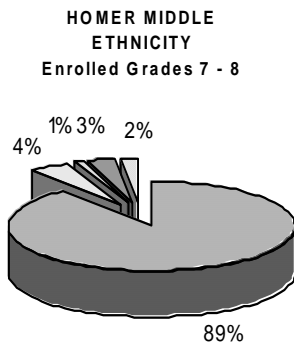

# School Report Card to the Public

A Summary of Statistics from Kenai Peninsula Borough School District's Public Schools.

School:	HOMER MIDDLE	Grades:	7 - 8
School Year:	2004/2005	School Enrollment:	240

■ WHITE	□ ALASKA NATIVE
□ AM INDIAN	■ ASIAN/PACIFIC ISL
□ HISPANIC	

□ White	■ Hispanic	□ Asian/Pacific Islander	■ Alaska Native
---------	------------	--------------------------	-----------------

Attendance Rate	95%	Grades K - 8 Retention Rate:	0.0%
Graduation Rate:	N/A	High School Graduates	
Grades 7 -12 Dropout Rate	0.8%	Grades 7 -12 Dropouts	2
Enrollment Change	5%	Enrollment Change Due to Transfers	22%
Student Survey Return Rate	0.0%	Parent Survey Return Rate	0.2%
Students Commenting	213	Parents Commenting	434
School/Business Partnerships	5	Community Members Commenting	57
Average Volunteer Hours Per Week	50		