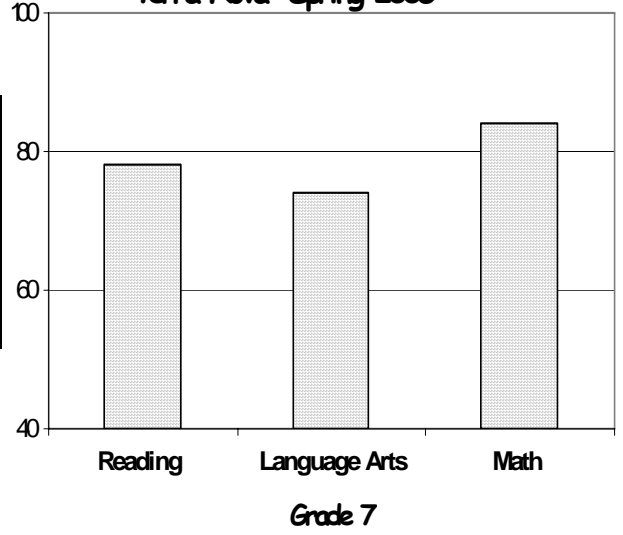

Terra Nova Spring 2005