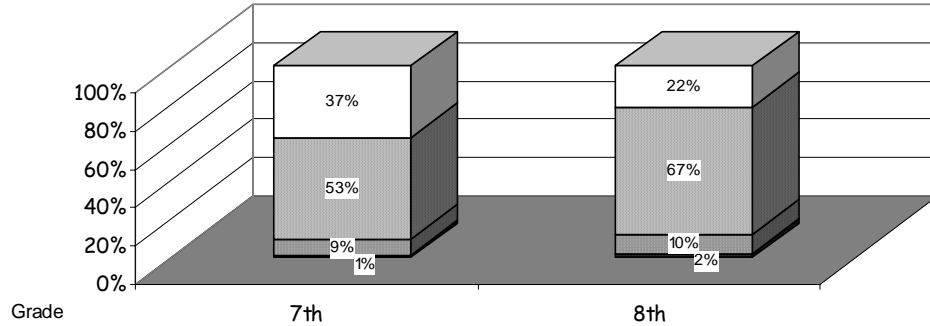

■ WHITE	□ ALASKA NATIVE
□ AM INDIAN	■ ASIAN/PACIFIC ISL
□ HISPANIC	

□ White	■ Hispanic	□ Asian/Pacific Islander	■ Alaska Native
---------	------------	--------------------------	-----------------

Attendance Rate	95%	Grades K - 8 Retention Rate:	0.0%
Graduation Rate:	N/A	High School Graduates	
Grades 7 -12 Dropout Rate	0.8%	Grades 7 -12 Dropouts	2
Enrollment Change	5%	Enrollment Change Due to Transfers	22%
Student Survey Return Rate	0.0%	Parent Survey Return Rate	0.2%
Students Commenting	213	Parents Commenting	434
School/Business Partnerships	5	Community Members Commenting	57
Average Volunteer Hours Per Week	50		

**AWA Average Composite Scores**

**Terra Nova Spring 2005**

**SBA READING**

- Advanced
- ▒ Proficient
- ▓ Below Proficient
- Far Below Proficient

**SBA WRITING**

**SBA MATH**