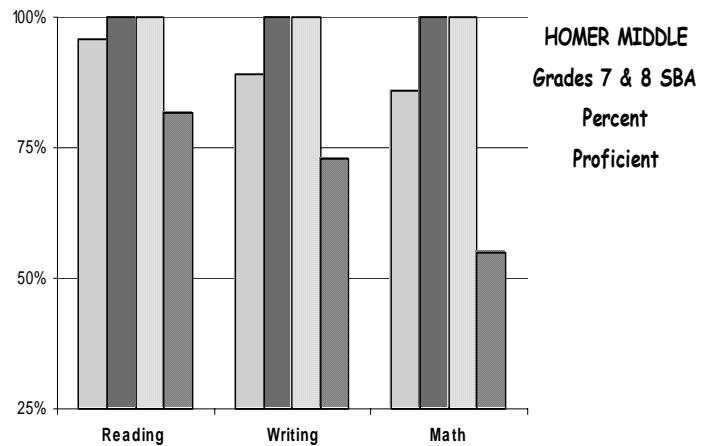

□ White	■ Hispanic	□ Asian/Pacific Islander	■ Alaska Native

Attendance Rate	95%	Grades K - 8 Retention Rate:	0.0%
Graduation Rate:	N/A	High School Graduates	
Grades 7 -12 Dropout Rate	0.8%	Grades 7 -12 Dropouts	2
Enrollment Change	5%	Enrollment Change Due to Transfers	22%
Student Survey Return Rate	0.0%	Parent Survey Return Rate	0.2%
Students Commenting	213	Parents Commenting	434
School/Business Partnerships	5	Community Members Commenting	57
Average Volunteer Hours Per Week	50