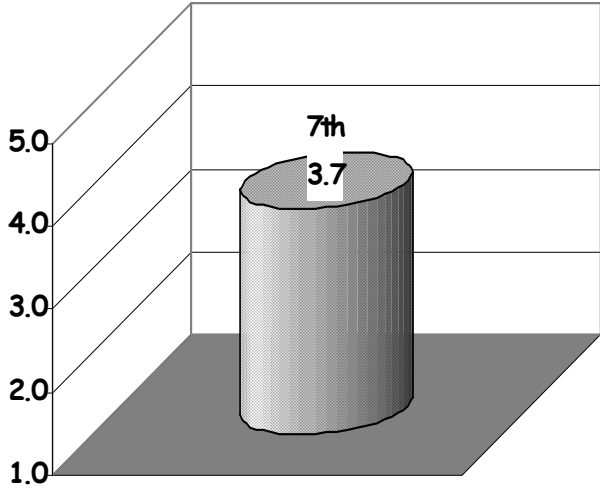

AWA Average Composite Scores