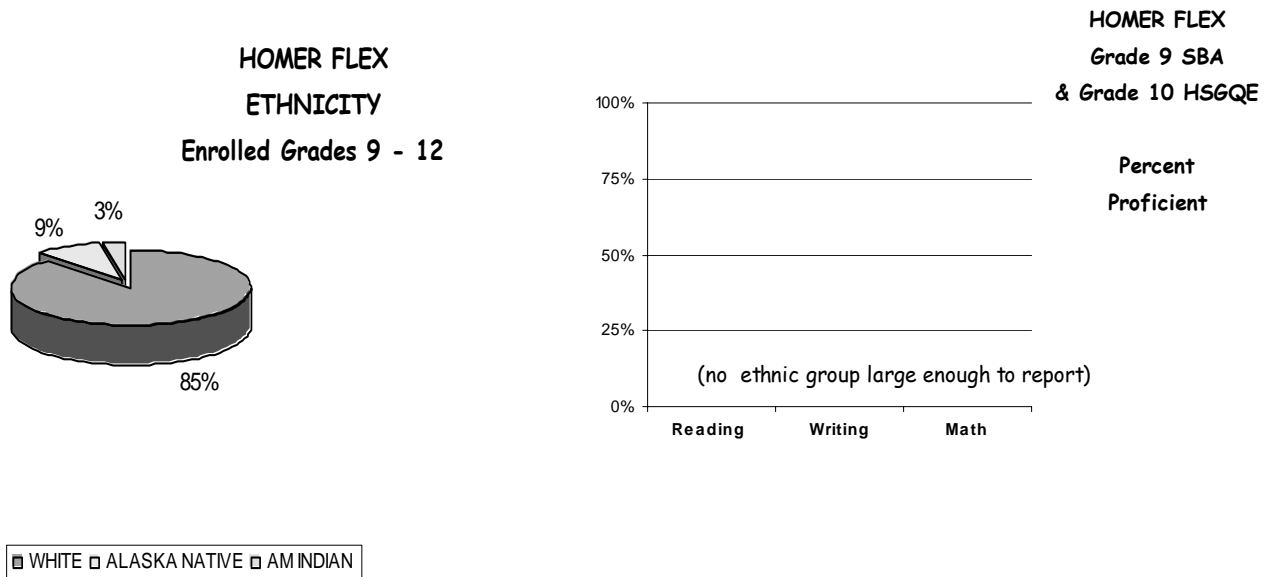

School Report Card to the Public

A Summary of Statistics from Kenai Peninsula Borough School District's Public Schools.

School:	HOMER FLEX	Grades:	9 - 12
School Year:	2004/2005	School Enrollment:	33

Attendance Rate	88%	Grades K - 8 Retention Rate:	N/A
Graduation Rate:	27%	High School Graduates	8
Grades 7 -12 Dropout Rate	30%	Grades 7 -12 Dropouts	13
Enrollment Change	-6.5%	Enrollment Change Due to Transfers	72%
Student Survey Return Rate	2.5%	Parent Survey Return Rate	0.0%
Students Commenting	1	Parents Commenting	0
School/Business Partnerships	10	Community Members Commenting	0
Average Volunteer Hours Per Week	0		