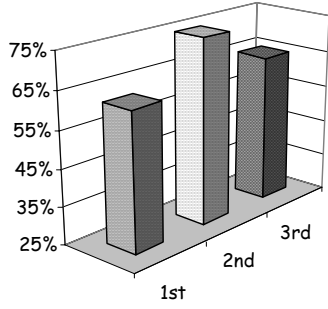

READING CBM
percent proficient