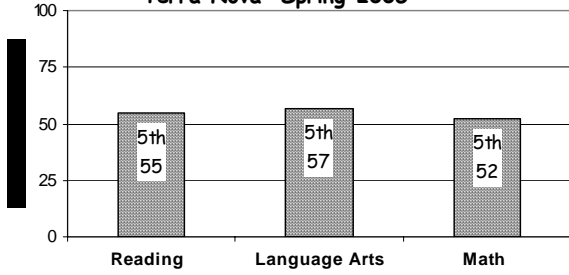

Terra Nova Spring 2005