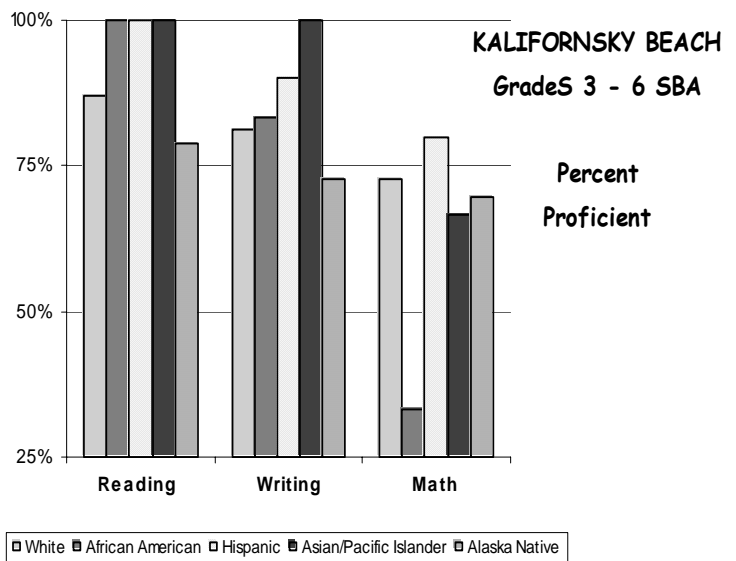

School Report Card to the Public

A Summary of Statistics from Kenai Peninsula Borough School District's Public Schools.

School:	KALIFORNSKY BEACH	Grades:	K - 6
School Year:	2004/2005	School Enrollment:	453