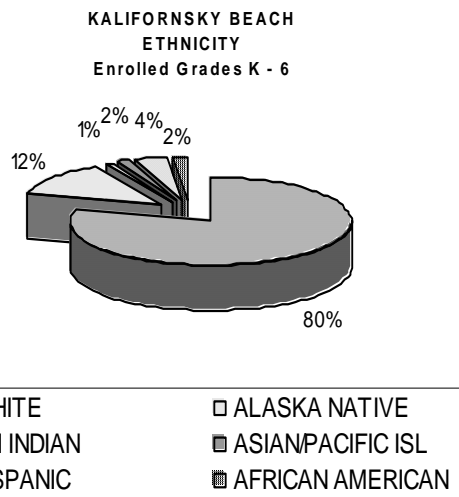

School Report Card to the Public

A Summary of Statistics from Kenai Peninsula Borough School District's Public Schools.

School:	KALIFORNSKY BEACH	Grades:	K - 6
School Year:	2004/2005	School Enrollment:	453