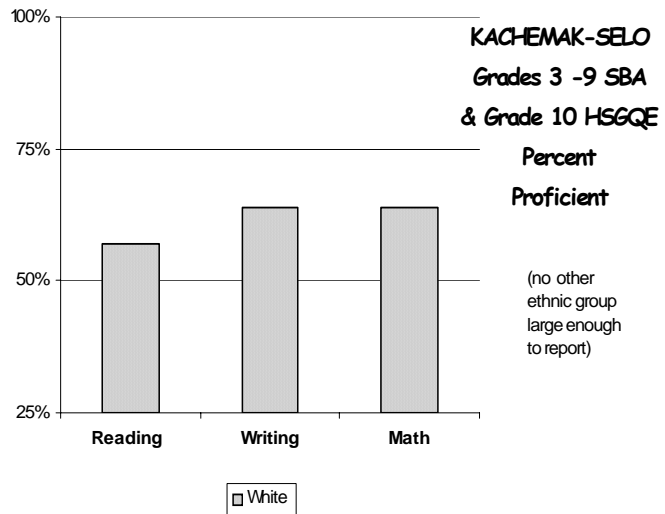

School Report Card to the Public

A Summary of Statistics from Kenai Peninsula Borough School District's Public Schools.

School:	KACHEMAK-SELO	Grades:	K - 12
School Year:	2004/2005	School Enrollment:	93

Attendance Rate	92%	Grades K - 8 Retention Rate:	0.0%
Graduation Rate:	0%	High School Graduates	0
Grades 7 -12 Dropout Rate	3.6%	Grades 7 -12 Dropouts	1
Enrollment Change	6.5%	Enrollment Change Due to Transfers	16.5%
Student Survey Return Rate	0%	Parent Survey Return Rate	0
Students Commenting	36	Parents Commenting	21
School/Business Partnerships	0	Community Members Commenting	0
Average Volunteer Hours Per Week	1		