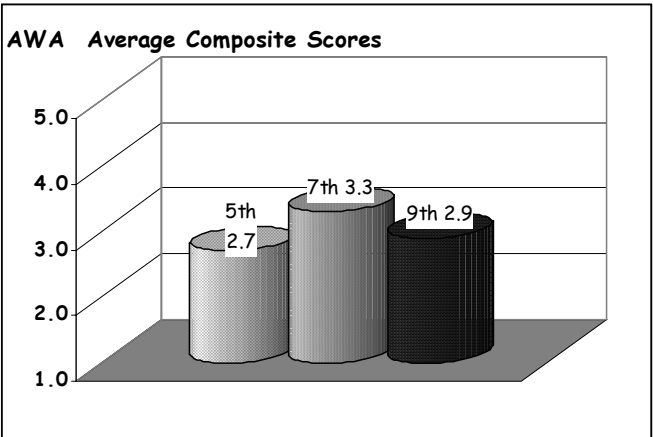

School Report Card to the Public

A Summary of Statistics from Kenai Peninsula Borough School District's Public Schools.

School:	KACHEMAK-SELO	Grades:	K - 12
School Year:	2004/2005	School Enrollment:	93

Attendance Rate	92%	Grades K - 8 Retention Rate:	0.0%
Graduation Rate:	0%	High School Graduates	0
Grades 7 -12 Dropout Rate	3.6%	Grades 7 -12 Dropouts	1
Enrollment Change	6.5%	Enrollment Change Due to Transfers	16.5%
Student Survey Return Rate	0%	Parent Survey Return Rate	0
Students Commenting	36	Parents Commenting	21
School/Business Partnerships	0	Community Members Commenting	0
Average Volunteer Hours Per Week	1		

The number of students tested is too few to report for the following assessments:

**Standards Based Assessment
HSGQE**

If fewer than 5 students are tested, the results may be personally identifiable and therefore can not be reported publicly.