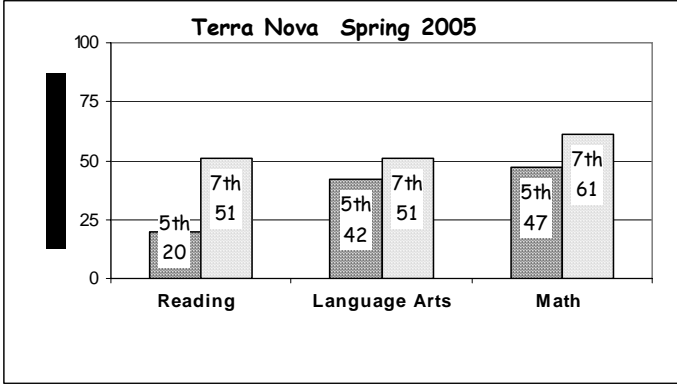

School Report Card to the Public

A Summary of Statistics from Kenai Peninsula Borough School District's Public Schools.

School:	KACHEMAK-SELO	Grades:	K - 12
School Year:	2004/2005	School Enrollment:	93

Attendance Rate	92%	Grades K - 8 Retention Rate:	0.0%
Graduation Rate:	0%	High School Graduates	0
Grades 7 -12 Dropout Rate	3.6%	Grades 7 -12 Dropouts	1
Enrollment Change	6.5%	Enrollment Change Due to Transfers	16.5%
Student Survey Return Rate	0%	Parent Survey Return Rate	0
Students Commenting	36	Parents Commenting	21
School/Business Partnerships	0	Community Members Commenting	0
Average Volunteer Hours Per Week	1		