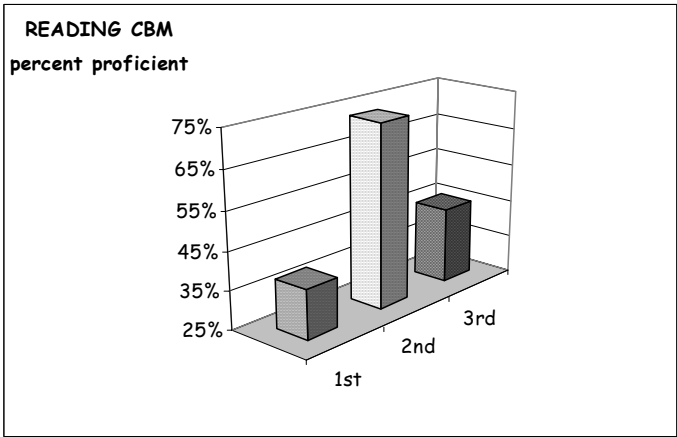

School Report Card to the Public

A Summary of Statistics from Kenai Peninsula Borough School District's Public Schools.

School:	KACHEMAK-SELO	Grades:	K - 12
School Year:	2004/2005	School Enrollment:	93

Attendance Rate	92%	Grades K - 8 Retention Rate:	0.0%
Graduation Rate:	0%	High School Graduates	0
Grades 7 -12 Dropout Rate	3.6%	Grades 7 -12 Dropouts	1
Enrollment Change	6.5%	Enrollment Change Due to Transfers	16.5%
Student Survey Return Rate	0%	Parent Survey Return Rate	0
Students Commenting	36	Parents Commenting	21
School/Business Partnerships	0	Community Members Commenting	0
Average Volunteer Hours Per Week	1		