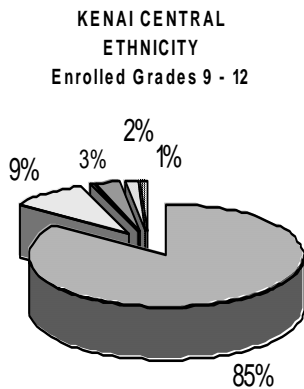

School Report Card to the Public

A Summary of Statistics from Kenai Peninsula Borough School District's Public Schools.

School:	KENAI CENTRAL HIGH	Grades:	9 - 12
Accreditation:	Yes	School Enrollment:	497
School Year:	2004/2005		

WHITE	ALASKA NATIVE
AM INDIAN	ASIAN/PACIFIC ISL
HISPANIC	AFRICAN AMERICAN

White	Hispanic	Asian/Pacific Islander	Alaska Native
-------	----------	------------------------	---------------

Attendance Rate	95%	Grades K - 8 Retention Rate:	N/A
Graduation Rate:	72%	High School Graduates	91
Grades 7 -12 Dropout Rate	2.8%	Grades 7 -12 Dropouts	15
Enrollment Change	4.7%	Enrollment Change Due to Transfers	19%
Student Survey Return Rate	78%	Parent Survey Return Rate	6%
Students Commenting	407	Parents Commenting	32
School/Business Partnerships	5	Community Members Commenting	21
Average Volunteer Hours Per Week	37		