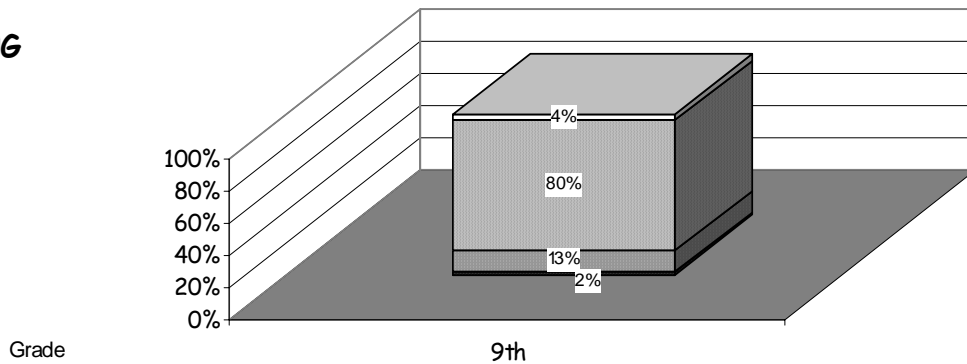

SBA WRITING