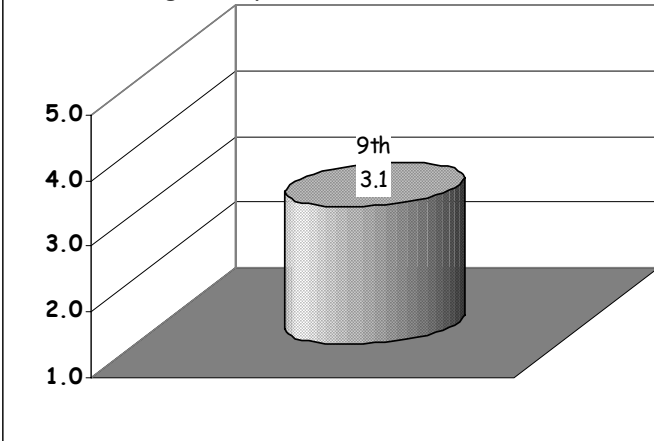

AWA Average Composite Scores