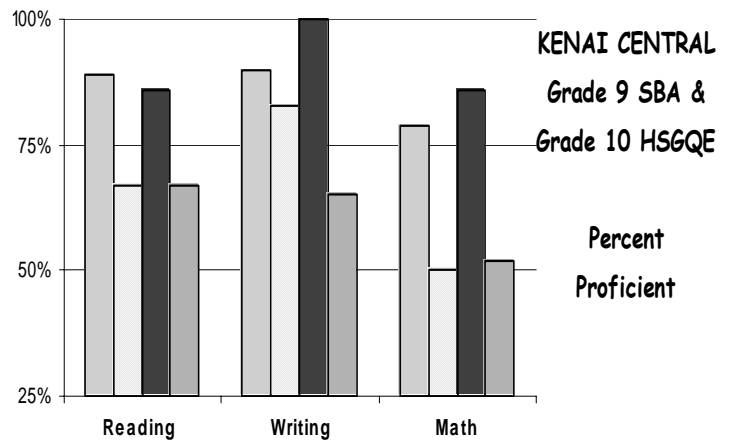

School Report Card to the Public

A Summary of Statistics from Kenai Peninsula Borough School District's Public Schools.

School:	KENAI CENTRAL HIGH	Grades:	9 - 12
Accreditation:	Yes	School Enrollment:	497
School Year:	2004/2005		

WHITE	ALASKA NATIVE
AM INDIAN	ASIAN/PACIFIC ISL
HISPANIC	AFRICAN AMERICAN

White	Hispanic	Asian/Pacific Islander	Alaska Native
-------	----------	------------------------	---------------

Attendance Rate	95%	Grades K - 8 Retention Rate:	N/A
Graduation Rate:	72%	High School Graduates	91
Grades 7 -12 Dropout Rate	2.8%	Grades 7 -12 Dropouts	15
Enrollment Change	4.7%	Enrollment Change Due to Transfers	19%
Student Survey Return Rate	78%	Parent Survey Return Rate	6%
Students Commenting	407	Parents Commenting	32
School/Business Partnerships	5	Community Members Commenting	21
Average Volunteer Hours Per Week	37		