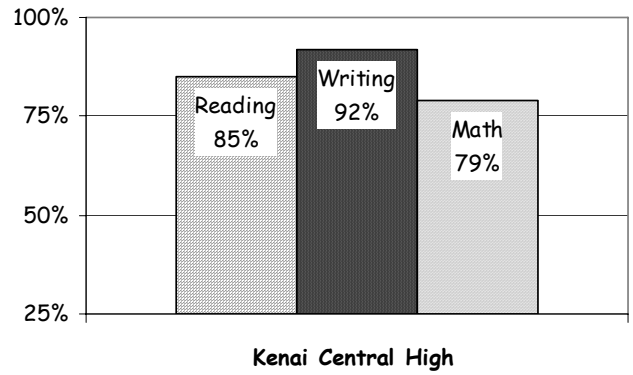

**HSGQE - Grade 10 Spring 2005
Percent Proficient**