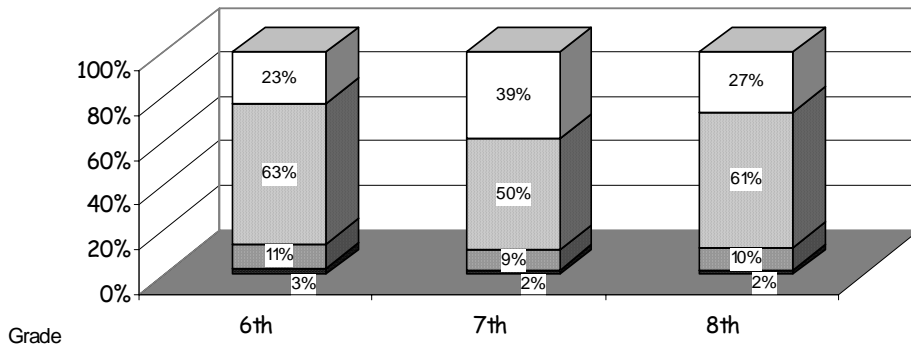

SBA READING