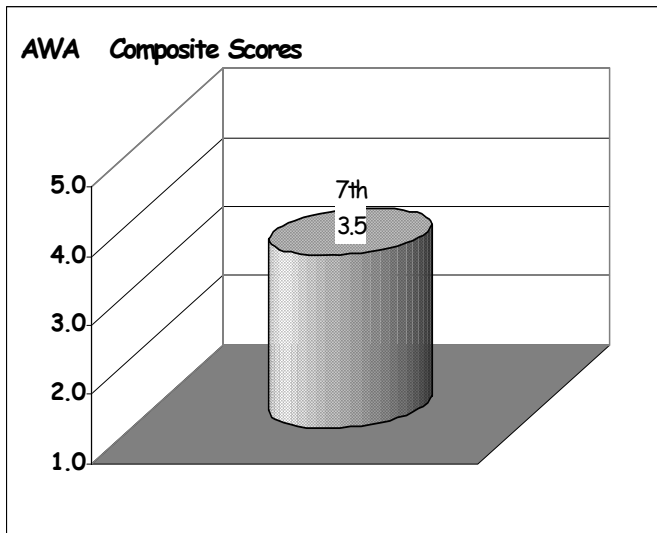

School Report Card to the Public

A Summary of Statistics from Kenai Peninsula Borough School District's Public Schools.

School:	KENAI MIDDLE	Grades:	6, 7, 8
School Year:	2004/2005	School Enrollment:	364

WHITE	ALASKA NATIVE
AM INDIAN	ASIAN/PACIFIC ISL
HISPANIC	AFRICAN AMERICAN

White	Hispanic	Asian/Pacific Islander	Alaska Native
-------	----------	------------------------	---------------

Attendance Rate	97%	Grades K - 8 Retention Rate:	8.2%
Graduation Rate:	N/A	High School Graduates	
Grades 7 -12 Dropout Rate	0.0%	Grades 7 -12 Dropouts	
Enrollment Change	-2.4%	Enrollment Change Due to Transfers	19.2%
Student Survey Return Rate	0.0%	Parent Survey Return Rate	0.0%
Students Commenting	0	Parents Commenting	0
School/Business Partnerships	0	Community Members Commenting	0
Average Volunteer Hours Per Week	5		