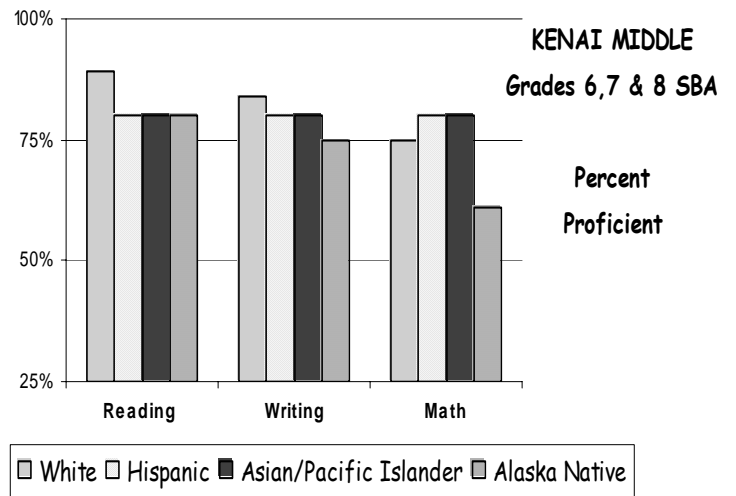

School Report Card to the Public

A Summary of Statistics from Kenai Peninsula Borough School District's Public Schools.

School:	KENAI MIDDLE	Grades:	6, 7, 8
School Year:	2004/2005	School Enrollment:	364

WHITE	ALASKA NATIVE
AM INDIAN	ASIAN/PACIFIC ISL
HISPANIC	AFRICAN AMERICAN

White	Hispanic	Asian/Pacific Islander	Alaska Native
-------	----------	------------------------	---------------

Attendance Rate	97%	Grades K - 8 Retention Rate:	8.2%
Graduation Rate:	N/A	High School Graduates	
Grades 7 -12 Dropout Rate	0.0%	Grades 7 -12 Dropouts	
Enrollment Change	-2.4%	Enrollment Change Due to Transfers	19.2%
Student Survey Return Rate	0.0%	Parent Survey Return Rate	0.0%
Students Commenting	0	Parents Commenting	0
School/Business Partnerships	0	Community Members Commenting	0
Average Volunteer Hours Per Week	5		