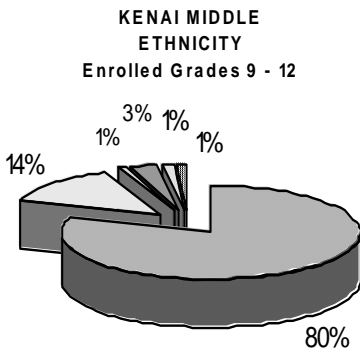

School Report Card to the Public

A Summary of Statistics from Kenai Peninsula Borough School District's Public Schools.

School:	KENAI MIDDLE	Grades:	6, 7, 8
School Year:	2004/2005	School Enrollment:	364

WHITE	ALASKA NATIVE
AM INDIAN	ASIAN/PACIFIC ISL
HISPANIC	AFRICAN AMERICAN

White	Hispanic	Asian/Pacific Islander	Alaska Native
-------	----------	------------------------	---------------

Attendance Rate	97%	Grades K - 8 Retention Rate:	8.2%
Graduation Rate:	N/A	High School Graduates	
Grades 7 -12 Dropout Rate	0.0%	Grades 7 -12 Dropouts	
Enrollment Change	-2.4%	Enrollment Change Due to Transfers	19.2%
Student Survey Return Rate	0.0%	Parent Survey Return Rate	0.0%
Students Commenting	0	Parents Commenting	0
School/Business Partnerships	0	Community Members Commenting	0
Average Volunteer Hours Per Week	5		