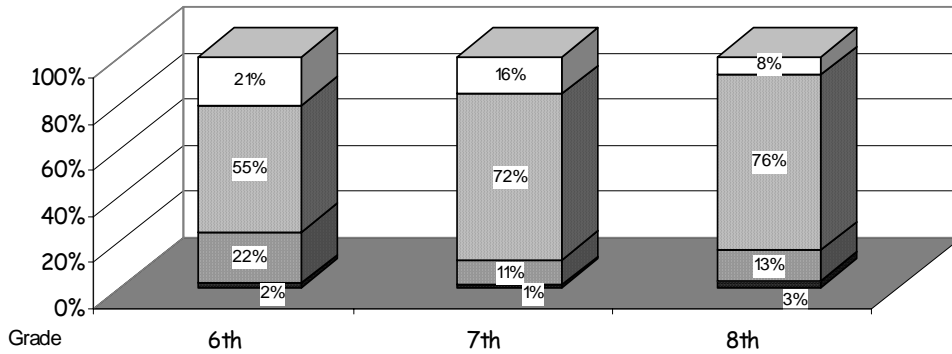

SBA WRITING