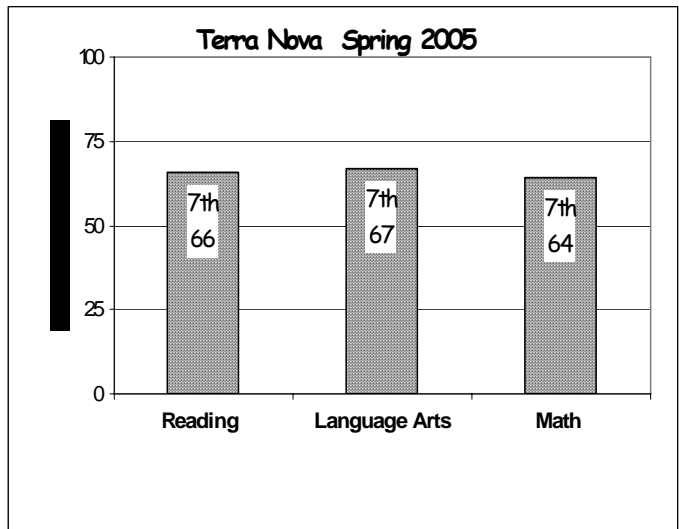

SBA READING

SBA WRITING

SBA MATH