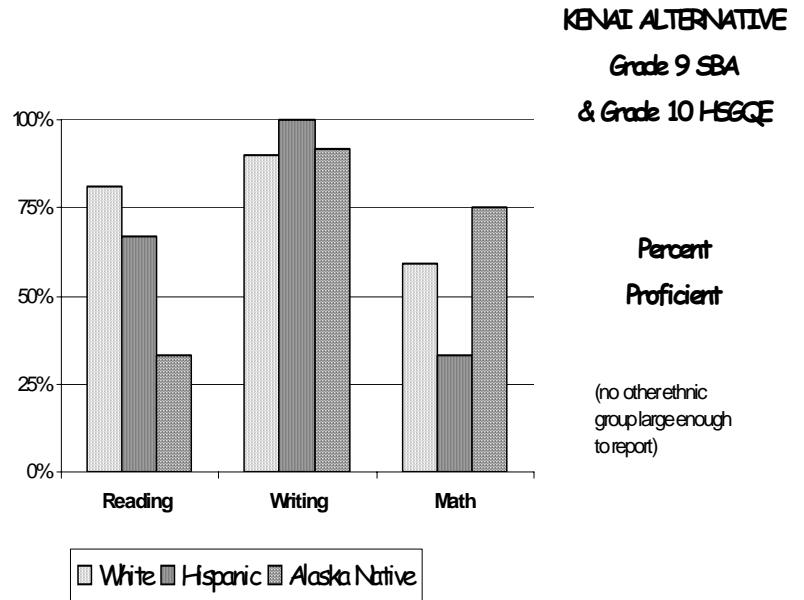

# School Report Card to the Public

A Summary of Statistics from Kenai Peninsula Borough School District's Public Schools.

School:	KENAI ALTERNATIVE	Grades:	9 - 12
School Year:	2004/2005	School Enrollment:	68

WHITE	ALASKA NATIVE
AM INDIAN	ASIAN/PACIFIC ISL
HISPANIC	AFRICAN AMERICAN

Attendance Rate	98%	Grades K - 8 Retention Rate:	N/A
Graduation Rate:	26%	High School Graduates	19
Grades 7 -12 Dropout Rate	65%	Grades 7 -12 Dropouts	32
Enrollment Change	-40%	Enrollment Change Due to Transfers	83%
Student Survey Return Rate	0.7%	Parent Survey Return Rate	6%
Students Commenting	1	Parents Commenting	9
School/Business Partnerships	5	Community Members Commenting	0
Average Volunteer Hours Per Week	19		