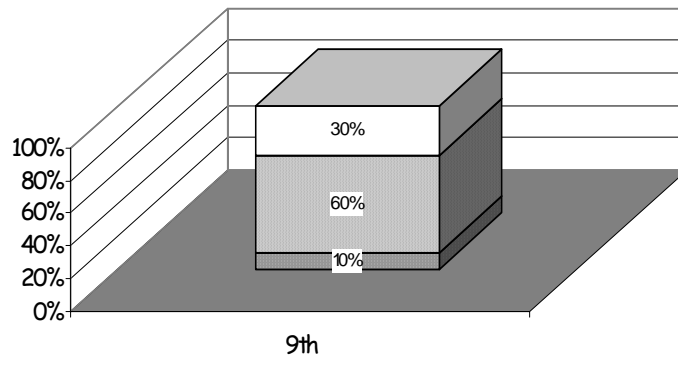

WHITE	ALASKA NATIVE
AM INDIAN	ASIAN/PACIFIC ISL
HISPANIC	AFRICAN AMERICAN

Attendance Rate	98%	Grades K - 8 Retention Rate:	N/A
Graduation Rate:	26%	High School Graduates	19
Grades 7 -12 Dropout Rate	65%	Grades 7 -12 Dropouts	32
Enrollment Change	-40%	Enrollment Change Due to Transfers	83%
Student Survey Return Rate	0.7%	Parent Survey Return Rate	6%
Students Commenting	1	Parents Commenting	9
School/Business Partnerships	5	Community Members Commenting	0
Average Volunteer Hours Per Week	19		

**AWA Average Composite Scores**

**HSGQE - Grade 10 Spring 2005  
Percent Proficient**

**SBA READING**

- Advanced
- Proficient
- Below Proficient
- Far Below Proficient

**SBA WRITING**

**SBA MATH**