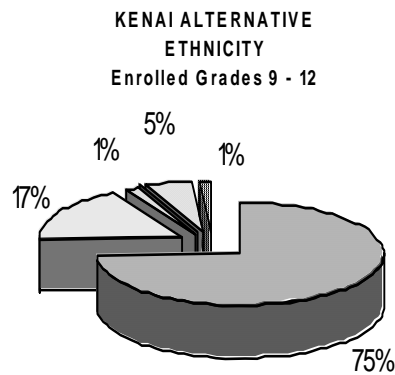

# School Report Card to the Public

A Summary of Statistics from Kenai Peninsula Borough School District's Public Schools.

School:	KENAI ALTERNATIVE	Grades:	9 - 12
School Year:	2004/2005	School Enrollment:	68

WHITE	ALASKA NATIVE
AM INDIAN	ASIAN/PACIFIC ISL
HISPANIC	AFRICAN AMERICAN

Attendance Rate	98%	Grades K - 8 Retention Rate:	N/A
Graduation Rate:	26%	High School Graduates	19
Grades 7 -12 Dropout Rate	65%	Grades 7 -12 Dropouts	32
Enrollment Change	-40%	Enrollment Change Due to Transfers	83%
Student Survey Return Rate	0.7%	Parent Survey Return Rate	6%
Students Commenting	1	Parents Commenting	9
School/Business Partnerships	5	Community Members Commenting	0
Average Volunteer Hours Per Week	19		