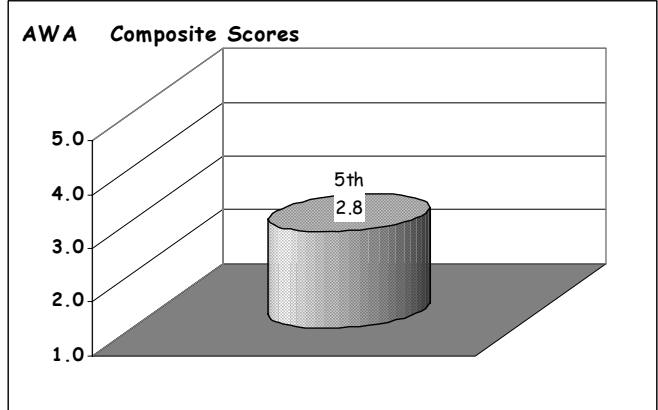

# School Report Card to the Public

A Summary of Statistics from Kenai Peninsula Borough School District's Public Schools.

School:	McNEIL CANYON	Grades:	K - 6
School Year:	2004/2005	School Enrollment:	122

WHITE	ALASKA NATIVE
AM INDIAN	ASIAN/PACIFIC ISL
HISPANIC	

White

Attendance Rate	92%	Grades K - 8 Retention Rate:	0.8%
Graduation Rate:	N/A	High School Graduates	
Grades 7 -12 Dropout Rate	N/A	Grades 7 -12 Dropouts	
Enrollment Change	8.8%	Enrollment Change Due to Transfers	18.2%
Student Survey Return Rate	0.0%	Parent Survey Return Rate	18.5%
Students Commenting	8	Parents Commenting	3
School/Business Partnerships	0	Community Members Commenting	3
Average Volunteer Hours Per Week	54		