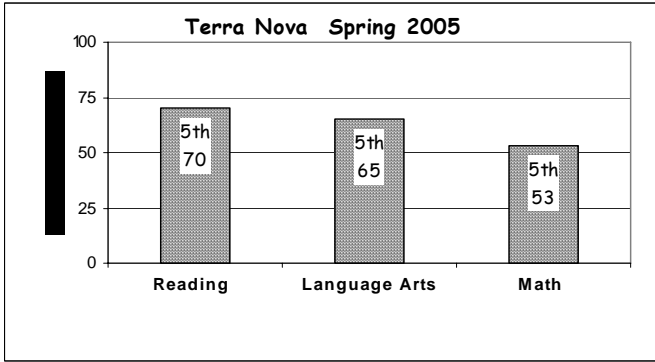

SBA READING

SBA WRITING

SBA MATH