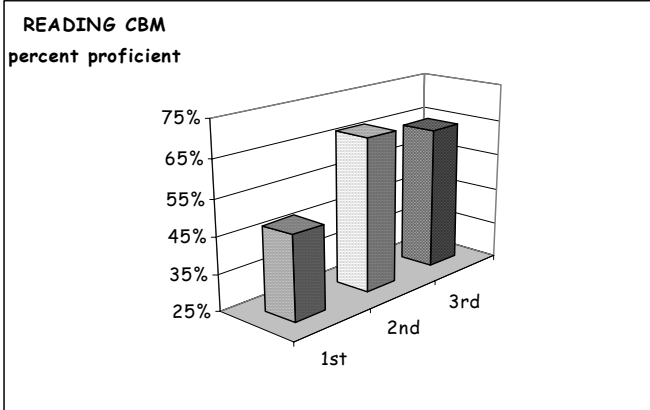

SBA READING

SBA WRITING

SBA MATH