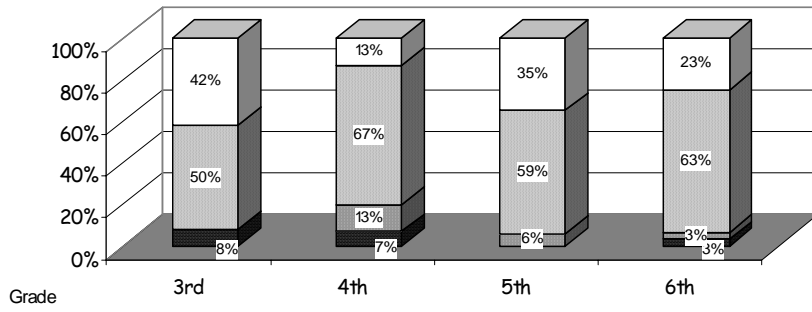

WHITE	ALASKA NATIVE
AM INDIAN	ASIAN/PACIFIC ISL
HISPANIC	

White

Attendance Rate	92%	Grades K - 8 Retention Rate:	0.8%
Graduation Rate:	N/A	High School Graduates	
Grades 7 -12 Dropout Rate	N/A	Grades 7 -12 Dropouts	
Enrollment Change	8.8%	Enrollment Change Due to Transfers	18.2%
Student Survey Return Rate	0.0%	Parent Survey Return Rate	18.5%
Students Commenting	8	Parents Commenting	3
School/Business Partnerships	0	Community Members Commenting	3
Average Volunteer Hours Per Week	54		

### SBA READING