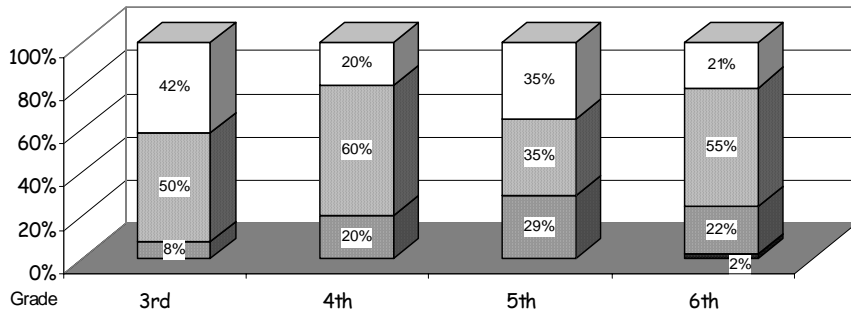

SBA WRITING