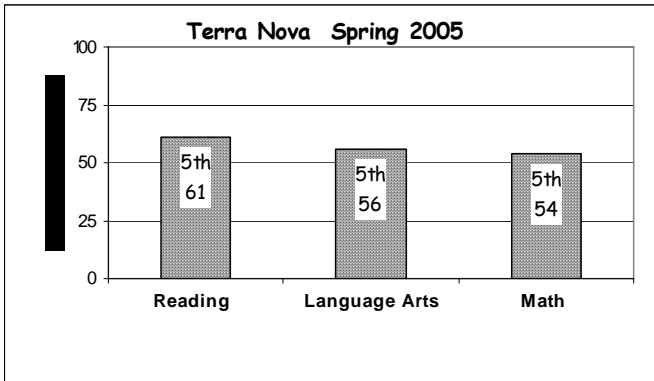

SBA READING

- Advanced
- ▒ Proficient
- ▓ Below Proficient
- Far Below Proficient

SBA WRITING

SBA MATH