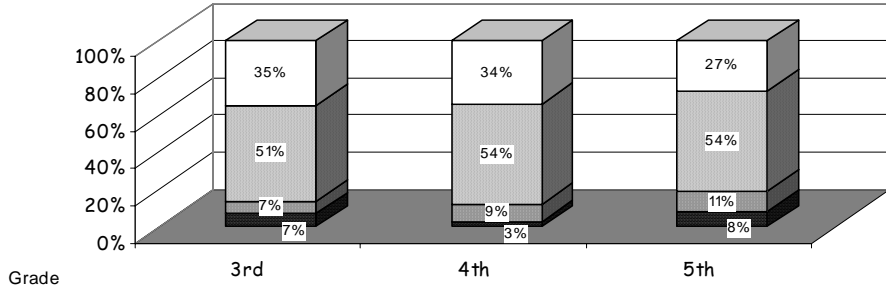

SBA READING

- Advanced
- ▒ Proficient
- ▓ Below Proficient
- Far Below Proficient