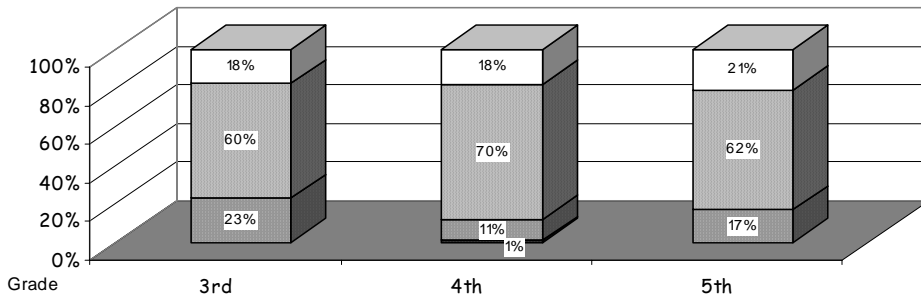

SBA WRITING