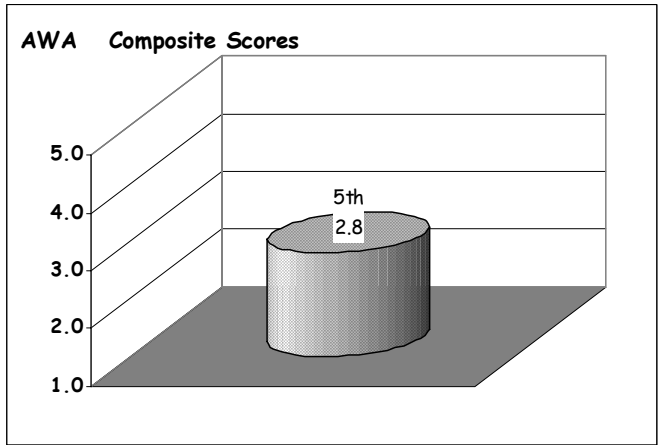

SBA READING

- Advanced
- ▒ Proficient
- ▓ Below Proficient
- Far Below Proficient

SBA WRITING

SBA MATH