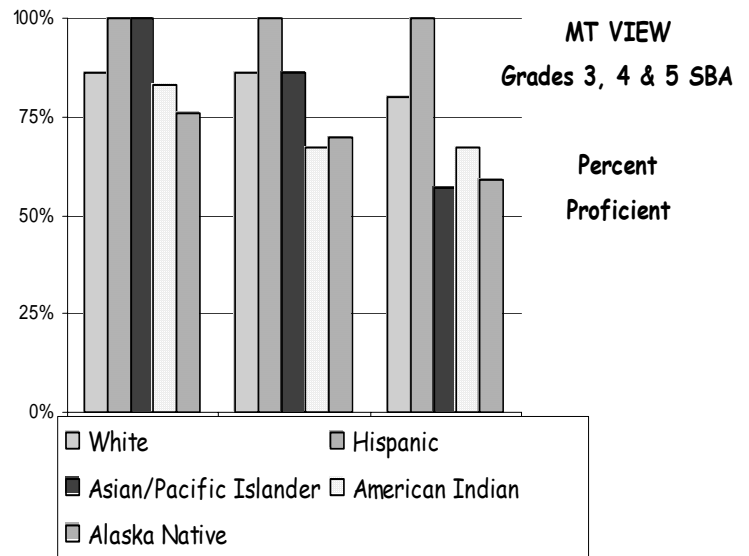

School Report Card to the Public

A Summary of Statistics from Kenai Peninsula Borough School District's Public Schools.

School:	MT VIEW	Grades:	3, 4 & 5
School Year:	2004/2005	School Enrollment:	319

WHITE	ALASKA NATIVE
AM INDIAN	ASIAN/PACIFIC ISL
HISPANIC	

White	Hispanic
Asian/Pacific Islander	American Indian
Alaska Native	

Attendance Rate	94%	Grades K - 8 Retention Rate:	0.3%
Graduation Rate:	N/A	High School Graduates	
Grades 7 -12 Dropout Rate	N/A	Grades 7 -12 Dropouts	
Enrollment Change	-4.7%	Enrollment Change Due to Transfers	16%
Student Survey Return Rate	90%	Parent Survey Return Rate	15%
Students Commenting	285	Parents Commenting	49
School/Business Partnerships	0	Community Members Commenting	0
Average Volunteer Hours Per Week	55		