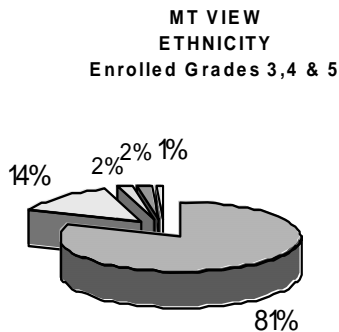

School Report Card to the Public

A Summary of Statistics from Kenai Peninsula Borough School District's Public Schools.

School:	MT VIEW	Grades:	3, 4 & 5
School Year:	2004/2005	School Enrollment:	319

WHITE	ALASKA NATIVE
AM INDIAN	ASIAN/PACIFIC ISL
HISPANIC	

White	Hispanic
Asian/Pacific Islander	American Indian
Alaska Native	

Attendance Rate	94%	Grades K - 8 Retention Rate:	0.3%
Graduation Rate:	N/A	High School Graduates	
Grades 7 -12 Dropout Rate	N/A	Grades 7 -12 Dropouts	
Enrollment Change	-4.7%	Enrollment Change Due to Transfers	16%
Student Survey Return Rate	90%	Parent Survey Return Rate	15%
Students Commenting	285	Parents Commenting	49
School/Business Partnerships	0	Community Members Commenting	0
Average Volunteer Hours Per Week	55		