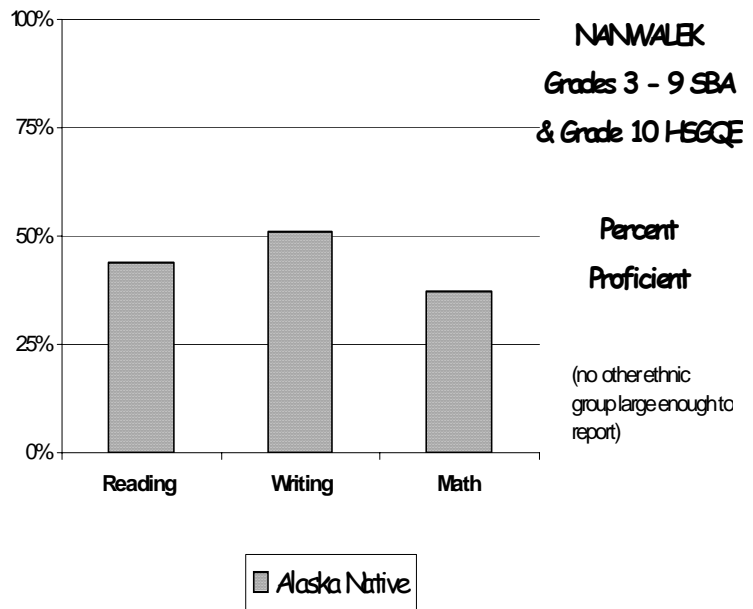

# School Report Card to the Public

A Summary of Statistics from Kenai Peninsula Borough School District's Public Schools.

School:	NANWALEK	Grades:	K - 12
School Year:	2004/2005	School Enrollment:	65

Attendance Rate	95%	Grades K - 8 Retention Rate:	0.0%
Graduation Rate:	57%	High School Graduates	4
Grades 7 -12 Dropout Rate	3.7%	Grades 7 -12 Dropouts	1
Enrollment Change	0.0%	Enrollment Change Due to Transfers	
Student Survey Return Rate	0.0%	Parent Survey Return Rate	0.0%
Students Commenting	0	Parents Commenting	0
School/Business Partnerships	0	Community Members Commenting	0
Average Volunteer Hours Per Week	0		