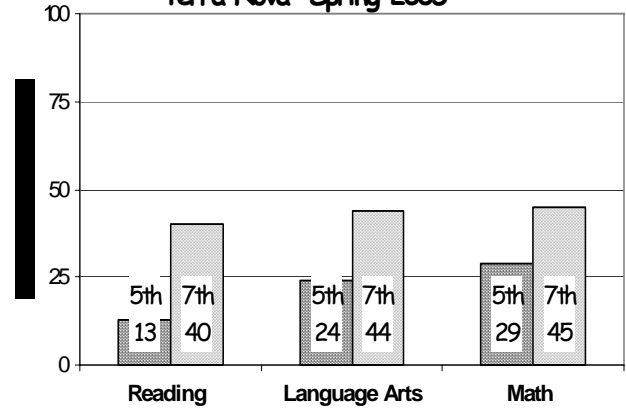

Terra Nova Spring 2005

The number of students tested is too few to report for the following assessments:

DIBELS
Standards Based Assessment
HSGQE

If fewer than 5 students are tested, the results may be personally identifiable and therefore can not be reported publicly.