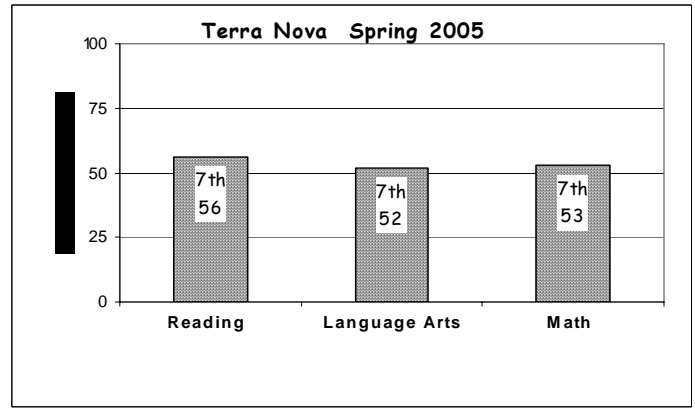

SBA READING

SBA WRITING

SBA MATH