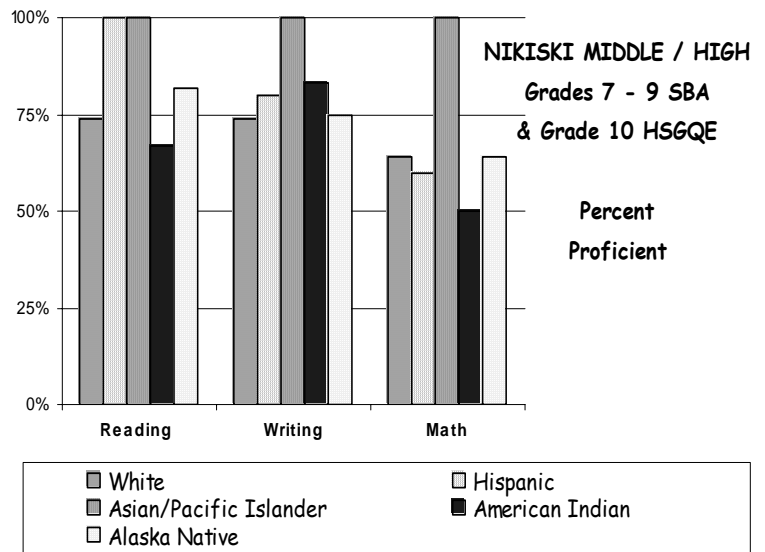

School Report Card to the Public

A Summary of Statistics from Kenai Peninsula Borough School District's Public Schools.

School:	NIKISKI MIDDLE / HIGH	Grades:	7 - 12
Accreditation:	Yes	School Enrollment:	394
School Year:	2004/2005		