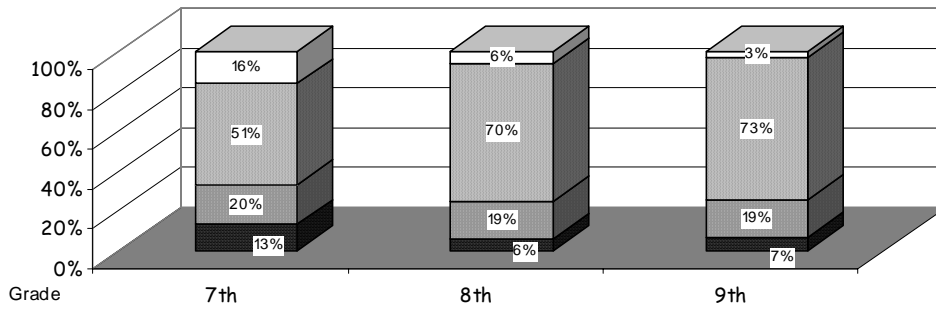

SBA WRITING