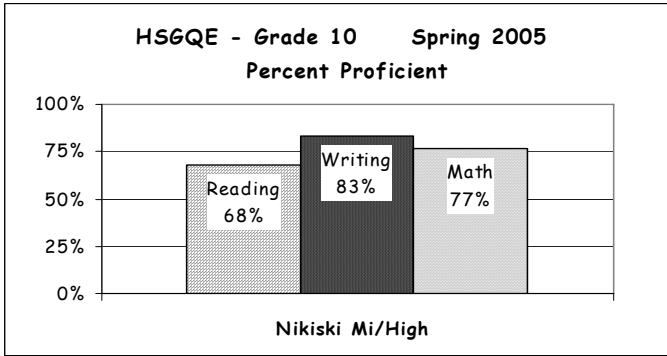

SBA READING

SBA WRITING

SBA MATH