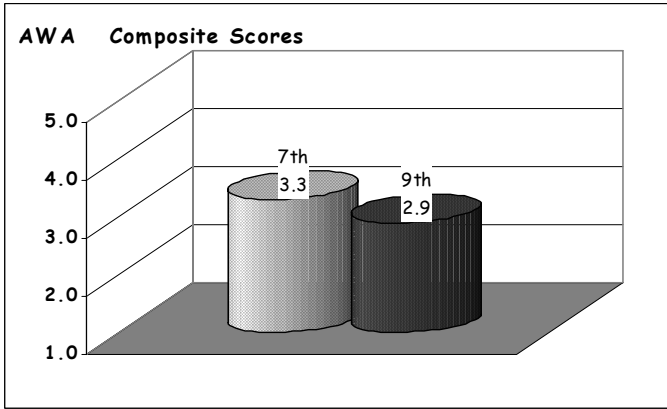

School Report Card to the Public

A Summary of Statistics from Kenai Peninsula Borough School District's Public Schools.

School:	NIKISKI MIDDLE / HIGH	Grades:	7 - 12
Accreditation:	Yes	School Enrollment:	394
School Year:	2004/2005		

Attendance Rate	92%	Grades K - 8 Retention Rate:	0.8%
Graduation Rate:	73%	High School Graduates	58
Grades 7 -12 Dropout Rate	1.4%	Grades 7 -12 Dropouts	6
Enrollment Change	-10%	Enrollment Change Due to Transfers	19%
Student Survey Return Rate	18%	Parent Survey Return Rate	0.0%
Students Commenting	1	Parents Commenting	5
School/Business Partnerships	15	Community Members Commenting	2
Average Volunteer Hours Per Week	75		