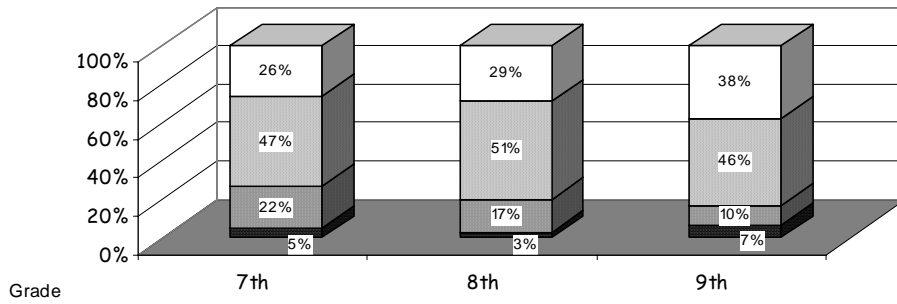

SBA READING