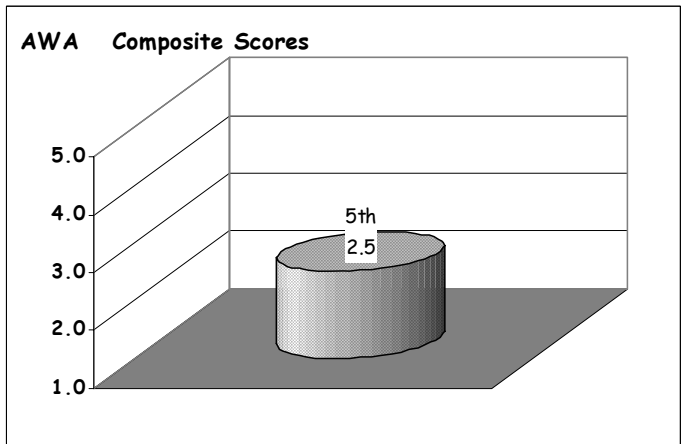

School Report Card to the Public

A Summary of Statistics from Kenai Peninsula Borough School District's Public Schools.

School:	NIKISKI NORTH STAR	Grades:	K - 6
School Year:	2004/2005	School Enrollment:	394

WHITE	ALASKA NATIVE
AM INDIAN	ASIAN/PACIFIC ISL
HISPANIC	AFRICAN AMERICAN

White	Asian/Pacific Islander	American Indian	Alaska Native
-------	------------------------	-----------------	---------------

Attendance Rate	93%	Grades K - 8 Retention Rate:	0.3%
Graduation Rate:	N/A	High School Graduates	
Grades 7 -12 Dropout Rate	N/A	Grades 7 -12 Dropouts	
Enrollment Change	-3%	Enrollment Change Due to Transfers	16%
Student Survey Return Rate	100%	Parent Survey Return Rate	36%
Students Commenting	396	Parents Commenting	120
School/Business Partnerships	7	Community Members Commenting	50
Average Volunteer Hours Per Week	112		