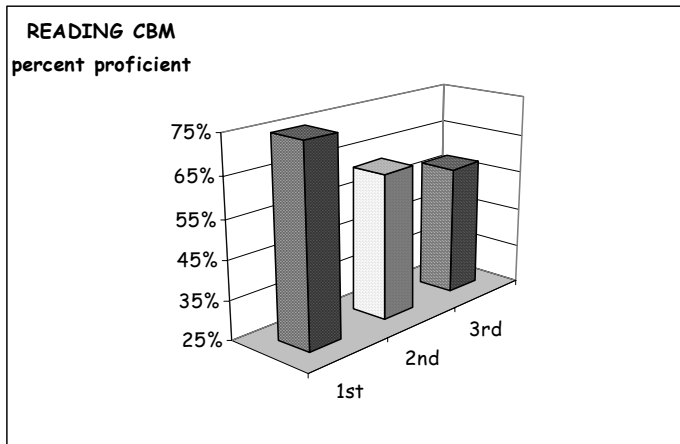

School Report Card to the Public

A Summary of Statistics from Kenai Peninsula Borough School District's Public Schools.

School:	NIKISKI NORTH STAR	Grades:	K - 6
School Year:	2004/2005	School Enrollment:	394

WHITE	ALASKA NATIVE
AM INDIAN	ASIAN/PACIFIC ISL
HISPANIC	AFRICAN AMERICAN

White	Asian/Pacific Islander	American Indian	Alaska Native
-------	------------------------	-----------------	---------------

Attendance Rate	93%	Grades K - 8 Retention Rate:	0.3%
Graduation Rate:	N/A	High School Graduates	
Grades 7 -12 Dropout Rate	N/A	Grades 7 -12 Dropouts	
Enrollment Change	-3%	Enrollment Change Due to Transfers	16%
Student Survey Return Rate	100%	Parent Survey Return Rate	36%
Students Commenting	396	Parents Commenting	120
School/Business Partnerships	7	Community Members Commenting	50
Average Volunteer Hours Per Week	112		