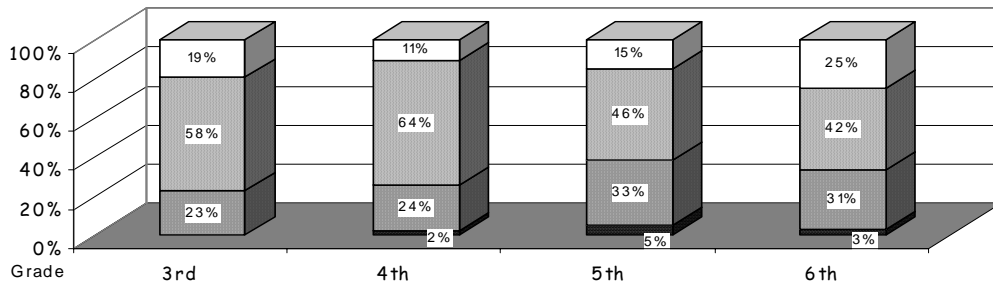

SBA WRITING