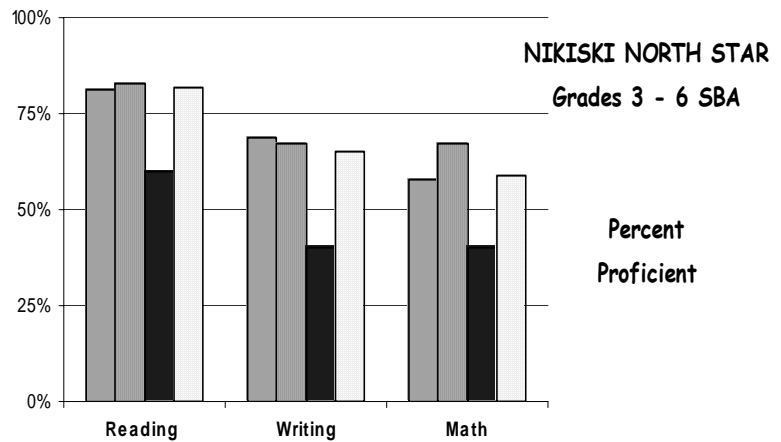

School Report Card to the Public

A Summary of Statistics from Kenai Peninsula Borough School District's Public Schools.

School:	NIKISKI NORTH STAR	Grades:	K - 6
School Year:	2004/2005	School Enrollment:	394

WHITE	ALASKA NATIVE
AM INDIAN	ASIAN/PACIFIC ISL
HISPANIC	AFRICAN AMERICAN

White	Asian/Pacific Islander	American Indian	Alaska Native
-------	------------------------	-----------------	---------------

Attendance Rate	93%	Grades K - 8 Retention Rate:	0.3%
Graduation Rate:	N/A	High School Graduates	
Grades 7 -12 Dropout Rate	N/A	Grades 7 -12 Dropouts	
Enrollment Change	-3%	Enrollment Change Due to Transfers	16%
Student Survey Return Rate	100%	Parent Survey Return Rate	36%
Students Commenting	396	Parents Commenting	120
School/Business Partnerships	7	Community Members Commenting	50
Average Volunteer Hours Per Week	112		