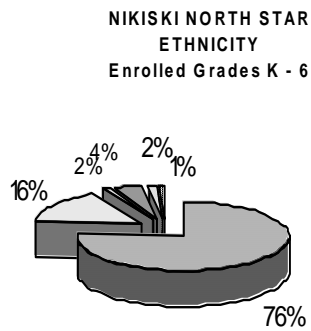

School Report Card to the Public

A Summary of Statistics from Kenai Peninsula Borough School District's Public Schools.

School:	NIKISKI NORTH STAR	Grades:	K - 6
School Year:	2004/2005	School Enrollment:	394

WHITE	ALASKA NATIVE
AM INDIAN	ASIAN/PACIFIC ISL
HISPANIC	AFRICAN AMERICAN

White	Asian/Pacific Islander	American Indian	Alaska Native
-------	------------------------	-----------------	---------------

Attendance Rate	93%	Grades K - 8 Retention Rate:	0.3%
Graduation Rate:	N/A	High School Graduates	
Grades 7 -12 Dropout Rate	N/A	Grades 7 -12 Dropouts	
Enrollment Change	-3%	Enrollment Change Due to Transfers	16%
Student Survey Return Rate	100%	Parent Survey Return Rate	36%
Students Commenting	396	Parents Commenting	120
School/Business Partnerships	7	Community Members Commenting	50
Average Volunteer Hours Per Week	112		