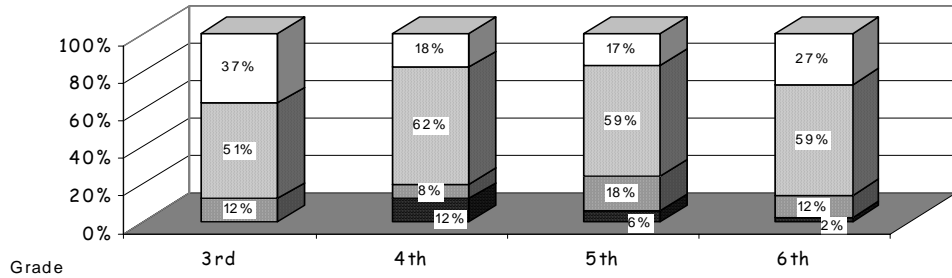

SBA READING