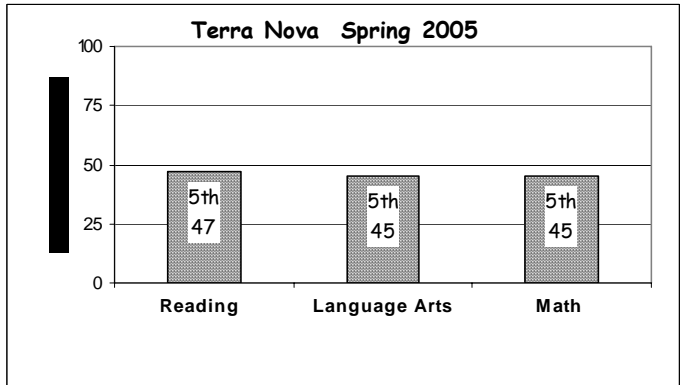

School Report Card to the Public

A Summary of Statistics from Kenai Peninsula Borough School District's Public Schools.

School:	NIKISKI NORTH STAR	Grades:	K - 6
School Year:	2004/2005	School Enrollment:	394

WHITE	ALASKA NATIVE
AM INDIAN	ASIAN/PACIFIC ISL
HISPANIC	AFRICAN AMERICAN

White	Asian/Pacific Islander	American Indian	Alaska Native
-------	------------------------	-----------------	---------------

Attendance Rate	93%	Grades K - 8 Retention Rate:	0.3%
Graduation Rate:	N/A	High School Graduates	
Grades 7 -12 Dropout Rate	N/A	Grades 7 -12 Dropouts	
Enrollment Change	-3%	Enrollment Change Due to Transfers	16%
Student Survey Return Rate	100%	Parent Survey Return Rate	36%
Students Commenting	396	Parents Commenting	120
School/Business Partnerships	7	Community Members Commenting	50
Average Volunteer Hours Per Week	112		