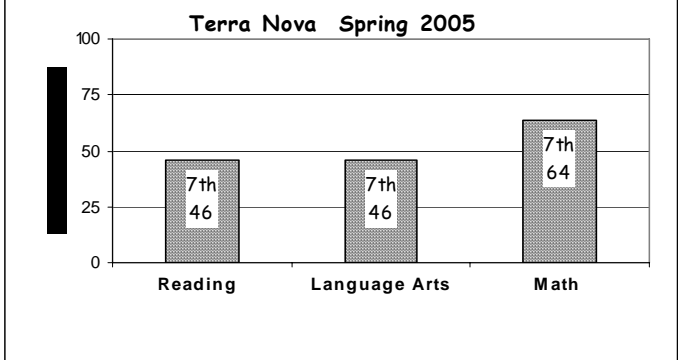

The number of students tested is too few to report for the following assessments:

Standards Based Assessment

If fewer than 5 students are tested, the results may be personally identifiable and therefore can not be reported publicly.