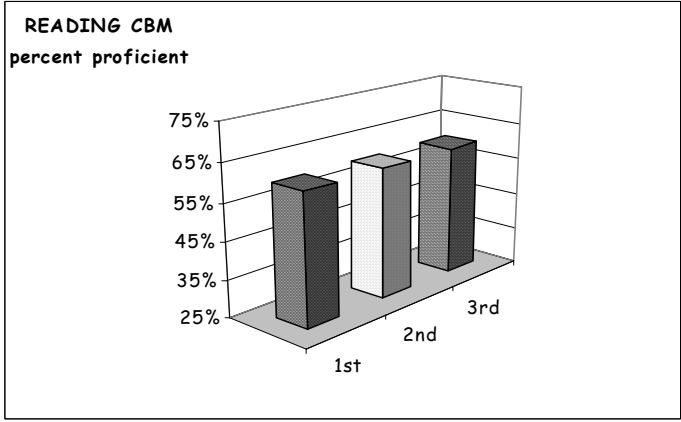

School Report Card to the Public

A Summary of Statistics from Kenai Peninsula Borough School District's Public Schools.

School:	NIKOLAEVSK	Grades:	K - 12
School Year:	2004/2005	School Enrollment:	74

WHITE	ALASKA NATIVE
AM INDIAN	AFRICAN AMERICAN

White

Attendance Rate	94%	Grades K - 8 Retention Rate:	0.0
Graduation Rate:	100%	High School Graduates	7
Grades 7 -12 Dropout Rate	5.3%	Grades 7 -12 Dropouts	2
Enrollment Change	-18%	Enrollment Change Due to Transfers	10%
Student Survey Return Rate	100%	Parent Survey Return Rate	0
Students Commenting	0	Parents Commenting	0
School/Business Partnerships	0	Community Members Commenting	0
Average Volunteer Hours Per Week	0		