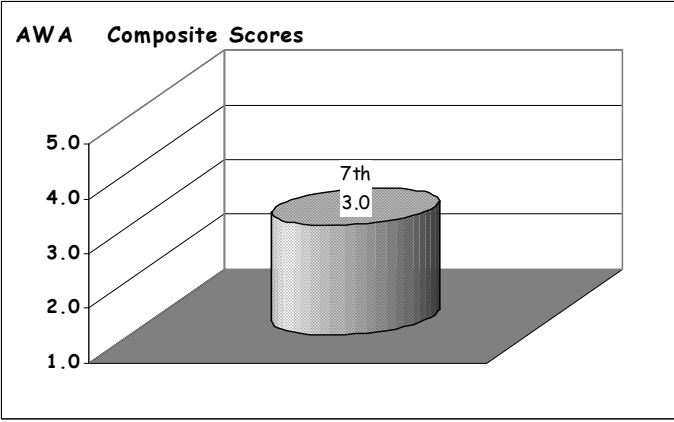

School Report Card to the Public

A Summary of Statistics from Kenai Peninsula Borough School District's Public Schools.

School:	NIKOLAEVSK	Grades:	K - 12
School Year:	2004/2005	School Enrollment:	74

WHITE	ALASKA NATIVE
AM INDIAN	AFRICAN AMERICAN

White

Attendance Rate	94%	Grades K - 8 Retention Rate:	0.0
Graduation Rate:	100%	High School Graduates	7
Grades 7 -12 Dropout Rate	5.3%	Grades 7 -12 Dropouts	2
Enrollment Change	-18%	Enrollment Change Due to Transfers	10%
Student Survey Return Rate	100%	Parent Survey Return Rate	0
Students Commenting	0	Parents Commenting	0
School/Business Partnerships	0	Community Members Commenting	0
Average Volunteer Hours Per Week	0		