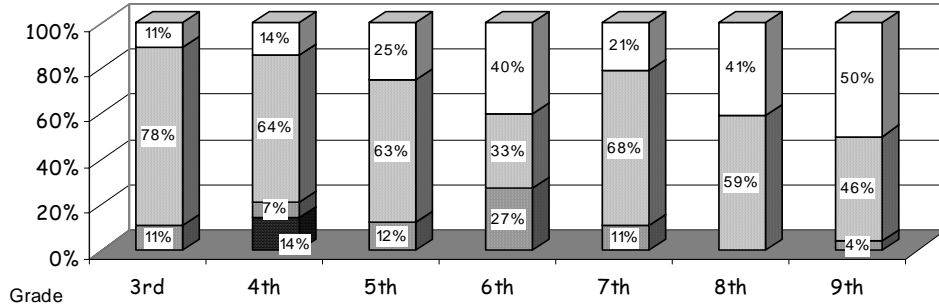

SBA READING