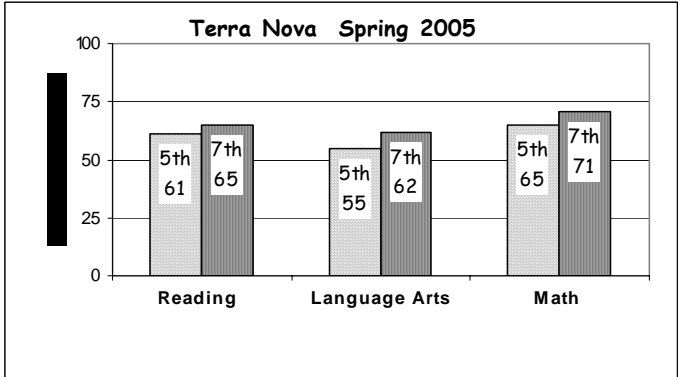

SBA READING

SBA WRITING

SBA MATH