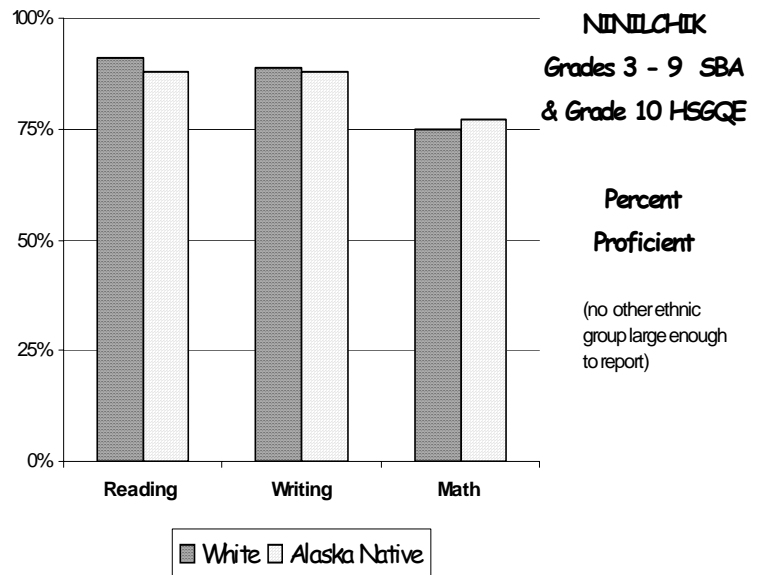

School Report Card to the Public

A Summary of Statistics from Kenai Peninsula Borough School District's Public Schools.

School:	NINILCHIK	Grades:	K - 12
Accreditation:	Yes	School Enrollment:	188
School Year:	2004/2005		