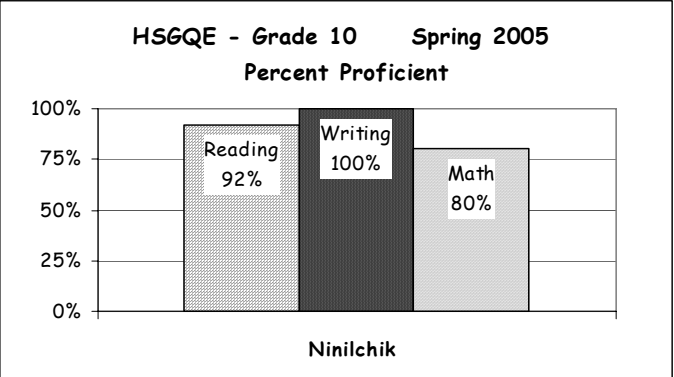

SBA READING

SBA WRITING

SBA MATH