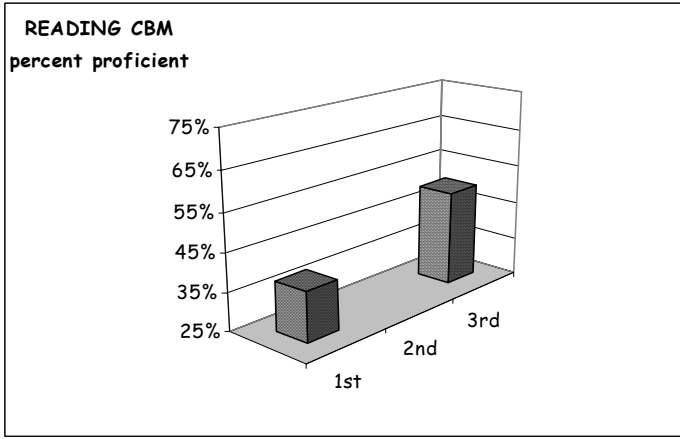

School Report Card to the Public

A Summary of Statistics from Kenai Peninsula Borough School District's Public Schools.

School:	NINILCHIK	Grades:	K - 12
Accreditation:	Yes	School Enrollment:	188
School Year:	2004/2005		

Attendance Rate	96%	Grades K - 8 Retention Rate:	0.9%
Graduation Rate:	75%	High School Graduates	12
Grades 7 -12 Dropout Rate	1.6%	Grades 7 -12 Dropouts	2
Enrollment Change	9.9%	Enrollment Change Due to Transfers	36%
Student Survey Return Rate	0.5%	Parent Survey Return Rate	0.4%
Students Commenting	3	Parents Commenting	6
School/Business Partnerships	16	Community Members Commenting	15
Average Volunteer Hours Per Week	80		