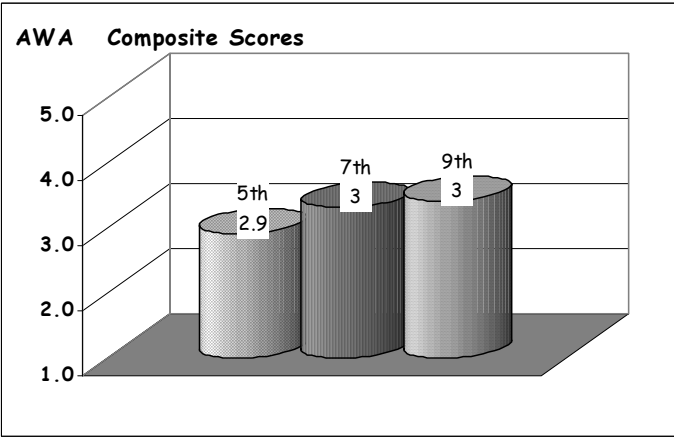

School Report Card to the Public

A Summary of Statistics from Kenai Peninsula Borough School District's Public Schools.

School:	NINILCHIK	Grades:	K - 12
Accreditation:	Yes	School Enrollment:	188
School Year:	2004/2005		

Attendance Rate	96%	Grades K - 8 Retention Rate:	0.9%
Graduation Rate:	75%	High School Graduates	12
Grades 7 -12 Dropout Rate	1.6%	Grades 7 -12 Dropouts	2
Enrollment Change	9.9%	Enrollment Change Due to Transfers	36%
Student Survey Return Rate	0.5%	Parent Survey Return Rate	0.4%
Students Commenting	3	Parents Commenting	6
School/Business Partnerships	16	Community Members Commenting	15
Average Volunteer Hours Per Week	80		