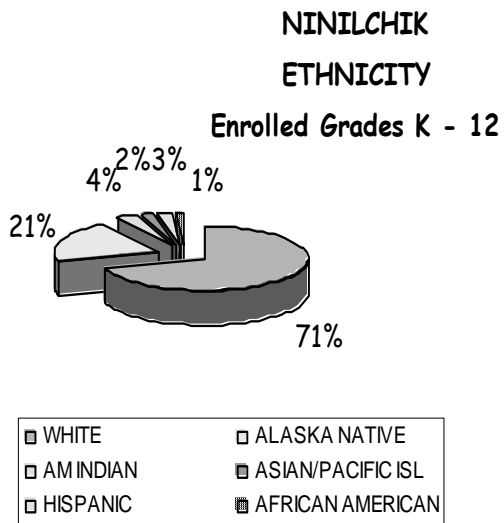

School Report Card to the Public

A Summary of Statistics from Kenai Peninsula Borough School District's Public Schools.

School:	NINILCHIK	Grades:	K - 12
Accreditation:	Yes	School Enrollment:	188
School Year:	2004/2005		