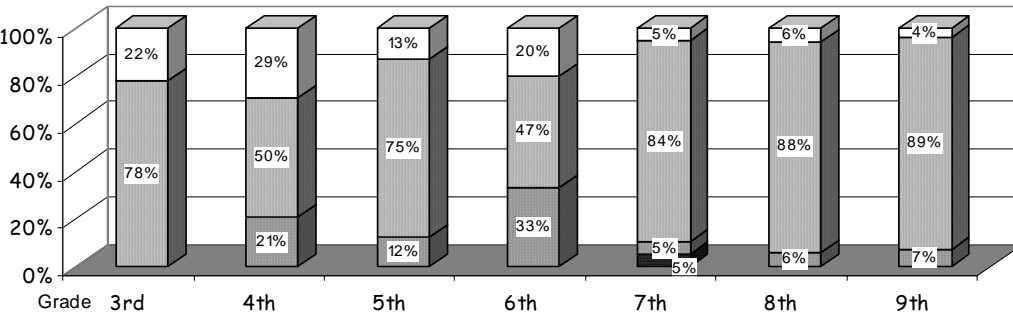

SBA WRITING