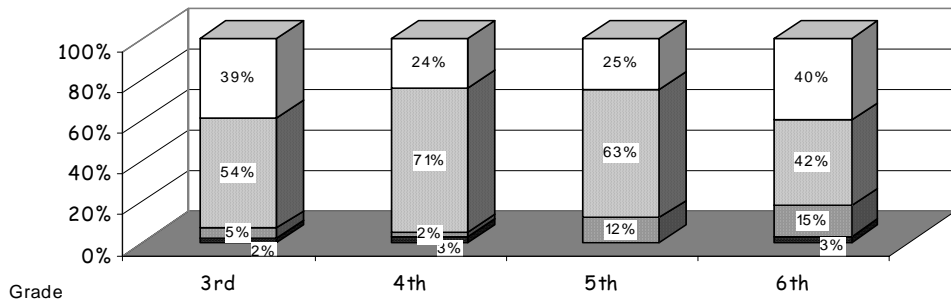

SBA READING