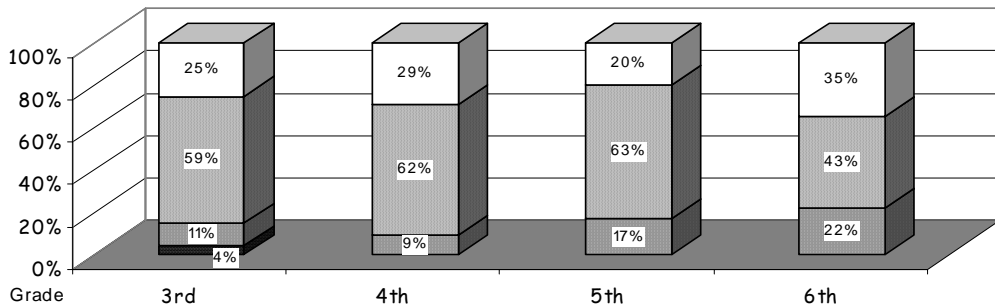

SBA WRITING