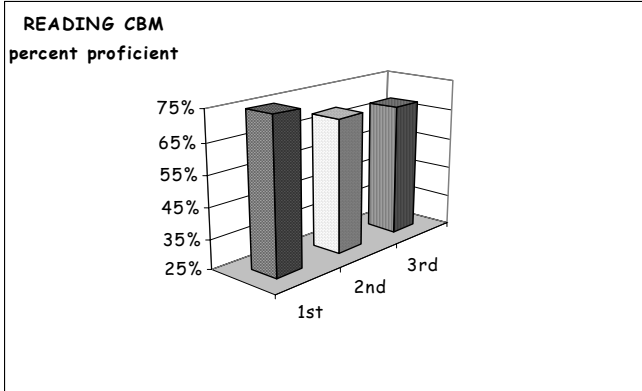

SBA READING

SBA WRITING

SBA MATH