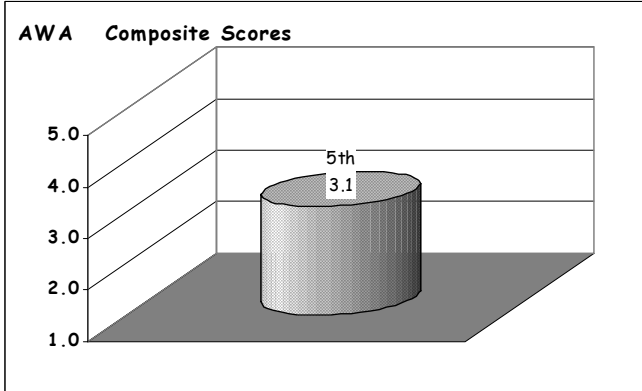

School Report Card to the Public

A Summary of Statistics from Kenai Peninsula Borough School District's Public Schools.

School:	REDOUBT	Grades:	K - 6
School Year:	2004/2005	School Enrollment:	423

REDOUBT ETHNICITY
Enrolled Grades K - 6

- WHITE
- AM INDIAN
- ALASKA NATIVE
- HISPANIC

- White
- Hispanic
- American Indian
- Alaska Native

Attendance Rate	93%	Grades K - 8 Retention Rate:	0.5%
Graduation Rate:	N/A	High School Graduates	
Grades 7 -12 Dropout Rate	N/A	Grades 7 -12 Dropouts	
Enrollment Change	0.7%	Enrollment Change Due to Transfers	21%
Student Survey Return Rate	0.0%	Parent Survey Return Rate	1.4%
Students Commenting	0	Parents Commenting	6
School/Business Partnerships	2	Community Members Commenting	2
Average Volunteer Hours Per Week	25		