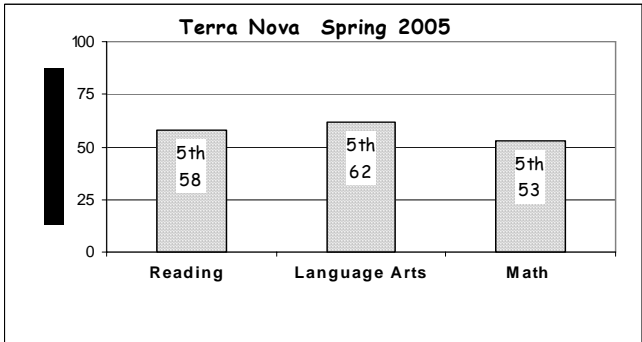

SBA READING

SBA WRITING

SBA MATH