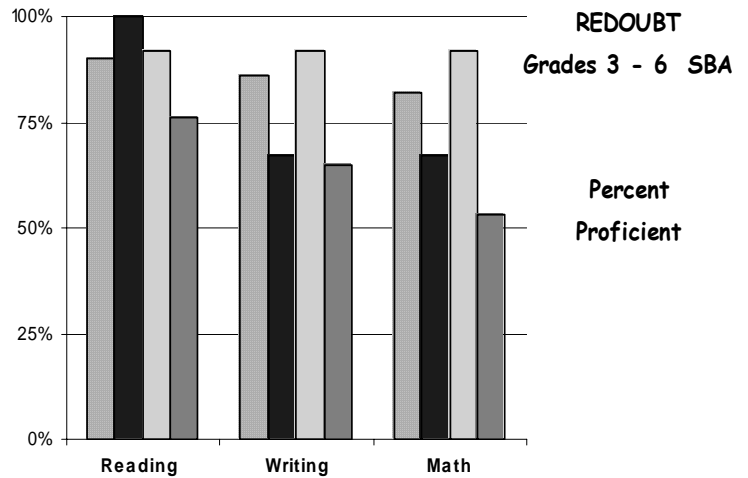

School Report Card to the Public

A Summary of Statistics from Kenai Peninsula Borough School District's Public Schools.

School:	REDOUBT	Grades:	K - 6
School Year:	2004/2005	School Enrollment:	423

REDOUBT ETHNICITY
Enrolled Grades K - 6

- WHITE
- AM INDIAN
- ALASKA NATIVE
- HISPANIC

- White
- Hispanic
- American Indian
- Alaska Native

Attendance Rate	93%	Grades K - 8 Retention Rate:	0.5%
Graduation Rate:	N/A	High School Graduates	
Grades 7 -12 Dropout Rate	N/A	Grades 7 -12 Dropouts	
Enrollment Change	0.7%	Enrollment Change Due to Transfers	21%
Student Survey Return Rate	0.0%	Parent Survey Return Rate	1.4%
Students Commenting	0	Parents Commenting	6
School/Business Partnerships	2	Community Members Commenting	2
Average Volunteer Hours Per Week	25		