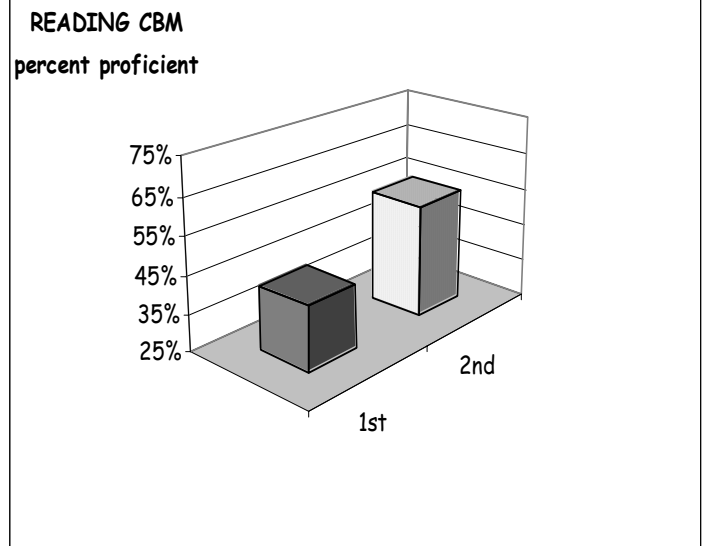

School Report Card to the Public

A Summary of Statistics from Kenai Peninsula Borough School District's Public Schools.

School:	SEARS	Grades:	K - 2
School Year:	2004/2005	School Enrollment:	240

Attendance Rate	94%	Grades K - 8 Retention Rate:	2.2%
Graduation Rate:	N/A	High School Graduates	
Grades 7 -12 Dropout Rate	N/A	Grades 7 -12 Dropouts	
Enrollment Change	20%	Enrollment Change Due to Transfers	39%
Student Survey Return Rate	87%	Parent Survey Return Rate	17%
Students Commenting	204	Parents Commenting	36
School/Business Partnerships	4	Community Members Commenting	2
Average Volunteer Hours Per Week	110		