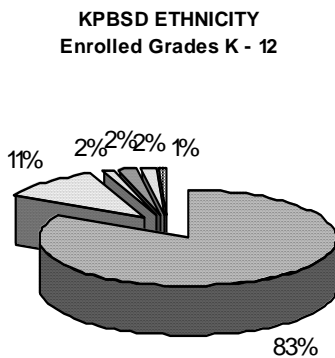

# School Report Card to the Public

A Summary of Statistics from Kenai Peninsula Borough School District's Public Schools.

District:	Kenai Peninsula	Grades:	K - 12
School Year:	2004/2005	District Enrollment:	9534

■ CAUCASIAN	□ ALASKA NATIVE
□ AM INDIAN	■ ASIAN/PACIFIC ISL
□ HISPANIC	■ AFRICAN AMERICAN

Attendance Rate	95%	Grades K - 8 Retention Rate:	1.1%
Graduation Rate:	65%	High School Graduates	596
Grades 7 -12 Dropout Rate	2.5%	Grades 7 -12 Dropouts	123
Enrollment Change	0.5%	Enrollment Change Due to Transfers	*
Student Survey Return Rate	22.9%	Parent Survey Return Rate	6.5%
Students Commenting	2543	Parents Commenting	2030
School/Business Partnerships	395	Community Members Commenting	340
Average Volunteer Hours Per Week	1558		