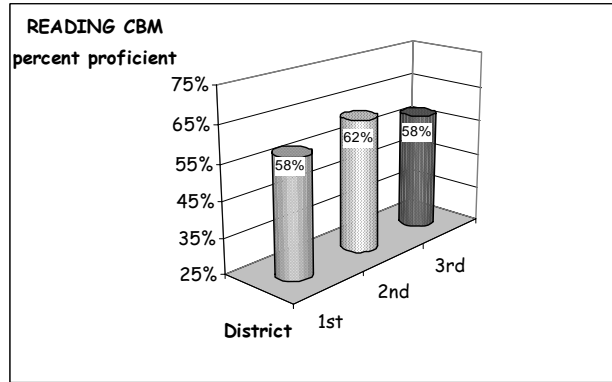

SBA READING

SBA WRITING

SBA MATH