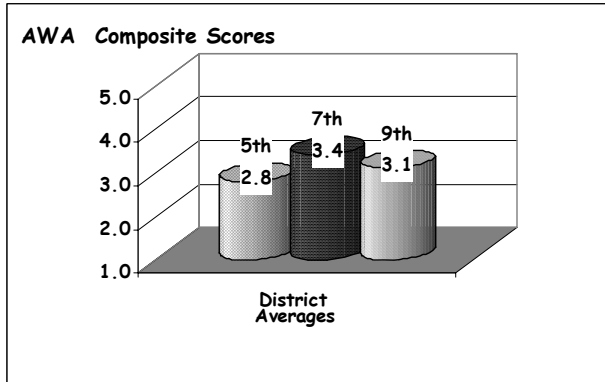

SBA READING

SBA WRITING

SBA MATH