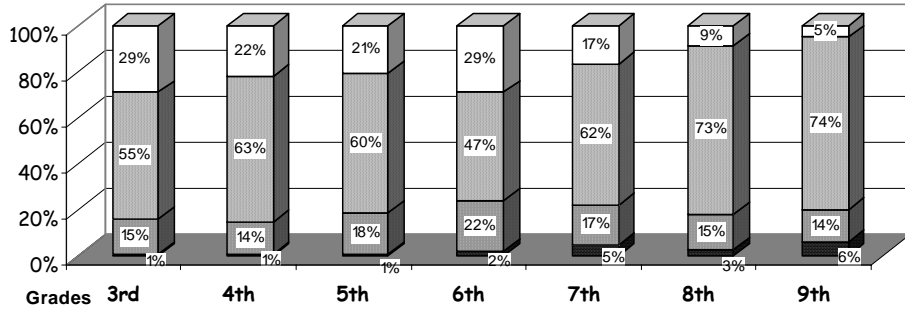

SBA WRITING