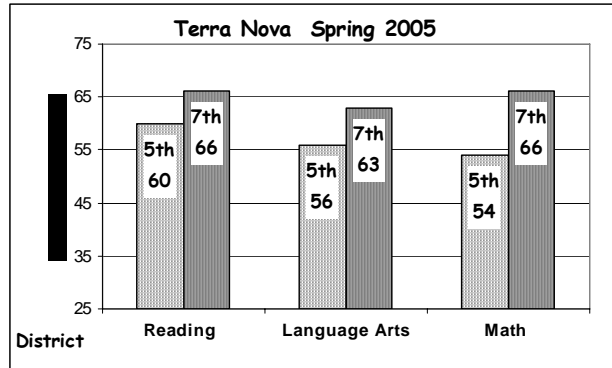

SBA READING

SBA WRITING

SBA MATH