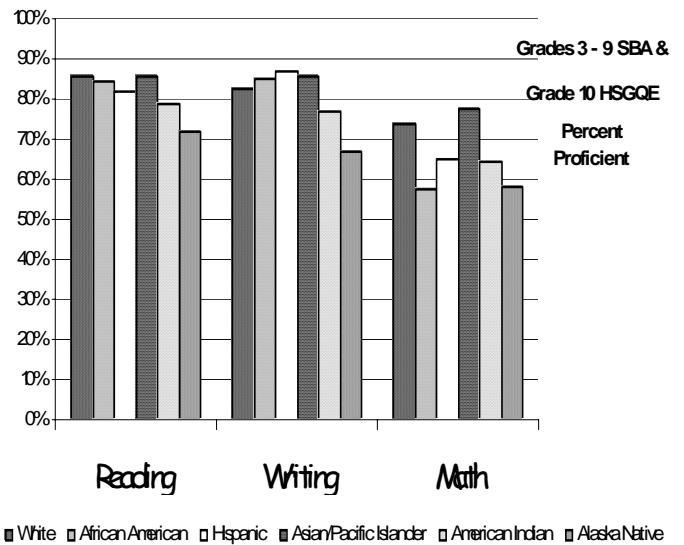

Attendance Rate	95%	Grades K - 8 Retention Rate:	1.1%
Graduation Rate:	65%	High School Graduates	596
Grades 7 -12 Dropout Rate	2.5%	Grades 7 -12 Dropouts	123
Enrollment Change	0.5%	Enrollment Change Due to Transfers	*
Student Survey Return Rate	22.9%	Parent Survey Return Rate	6.5%
Students Commenting	2543	Parents Commenting	2030
School/Business Partnerships	395	Community Members Commenting	340
Average Volunteer Hours Per Week	1558		

*Not calculated at district level