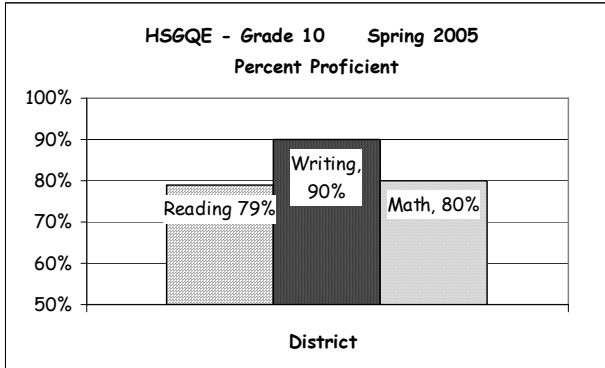

SBA READING

SBA WRITING

SBA MATH