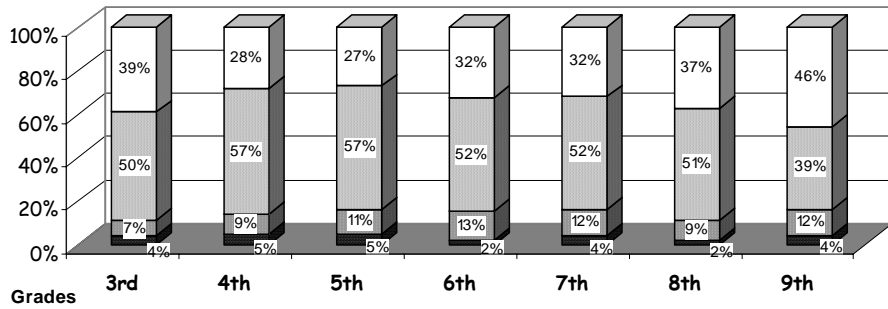

SBA READING