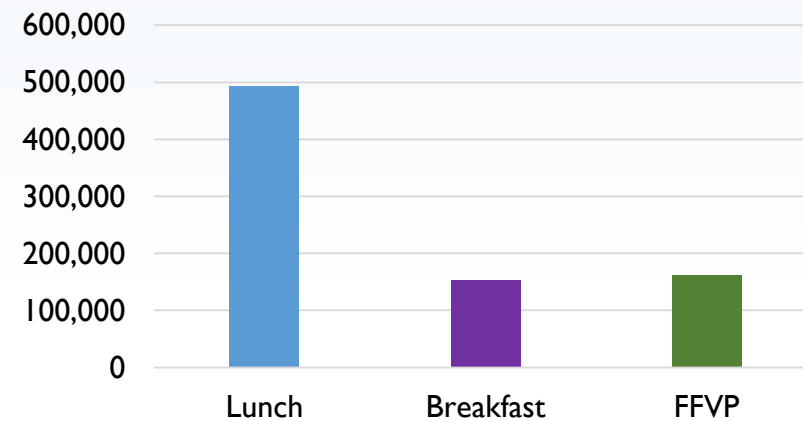

Carl Perkins Grant

- Career and Technical Education programs

Student Transportation

- 2,000 Students
- 7,300 Miles

Food Service aka Student Nutrition Services (SNS)

- National School Lunch Program (NSLP)
- School Breakfast Program
- Fresh Fruit and Vegetable Program (FFVP)