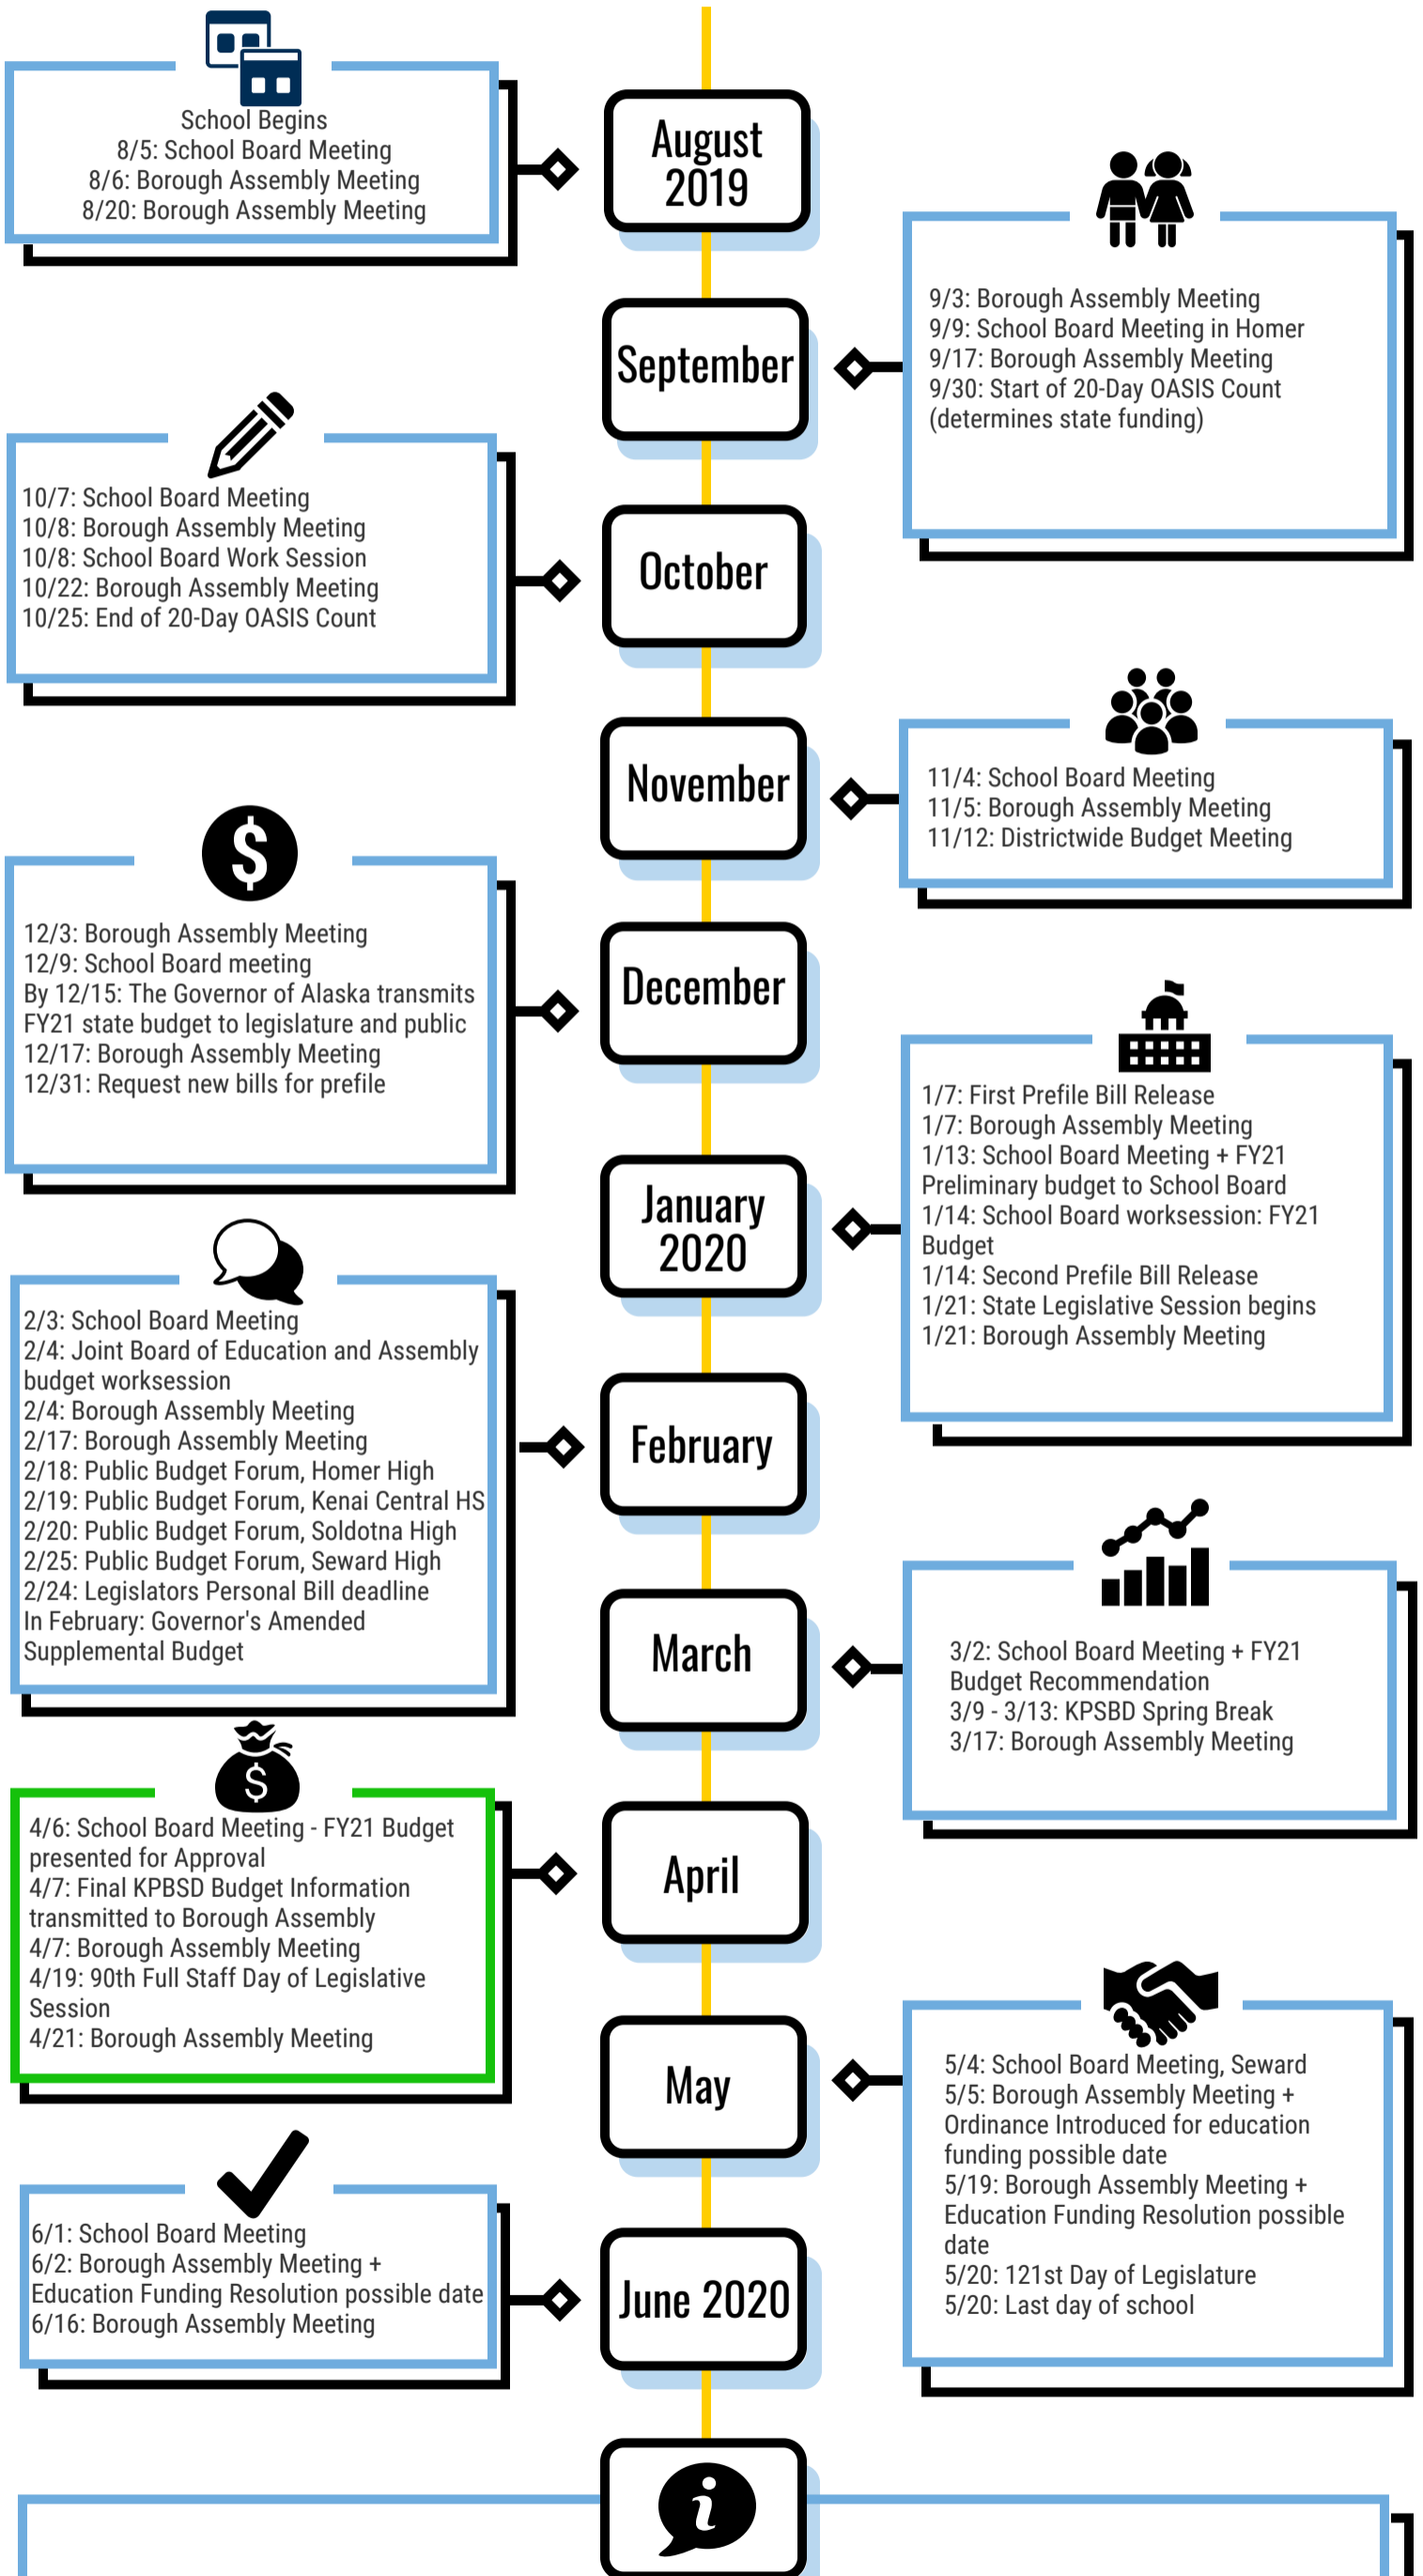

# Kenai Peninsula Borough School District

## FY21 Education Funding Calendar

for the 2020-2021 school year

The mission of the Kenai Peninsula Borough School District is to empower all learners to positively shape their futures.

### Public involvement in the school district budget counts Quick glance calendar: KPBSD, Borough, and State of Alaska

Watch for additional dates in spring 2020 to be added for joint Board of Education and Borough Assembly worksessions, Facebook Live Q&As, KPBSD outreach in communities