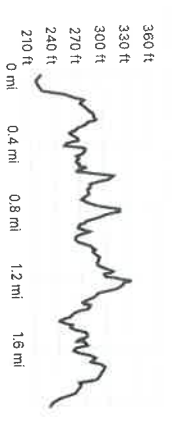

Wolf
August 24, 2022 at 10:04 AM

Edit

Distance 1.96 mi
Ascent 330 ft

Elevation

Ascent	330 ft
Descent	330 ft
Max Elevation	325 ft
Min Elevation	220 ft

Map Visibility - ON
Route is visible on map

- Center On Map
- Duplicate Route
- Export
- Open Details Page