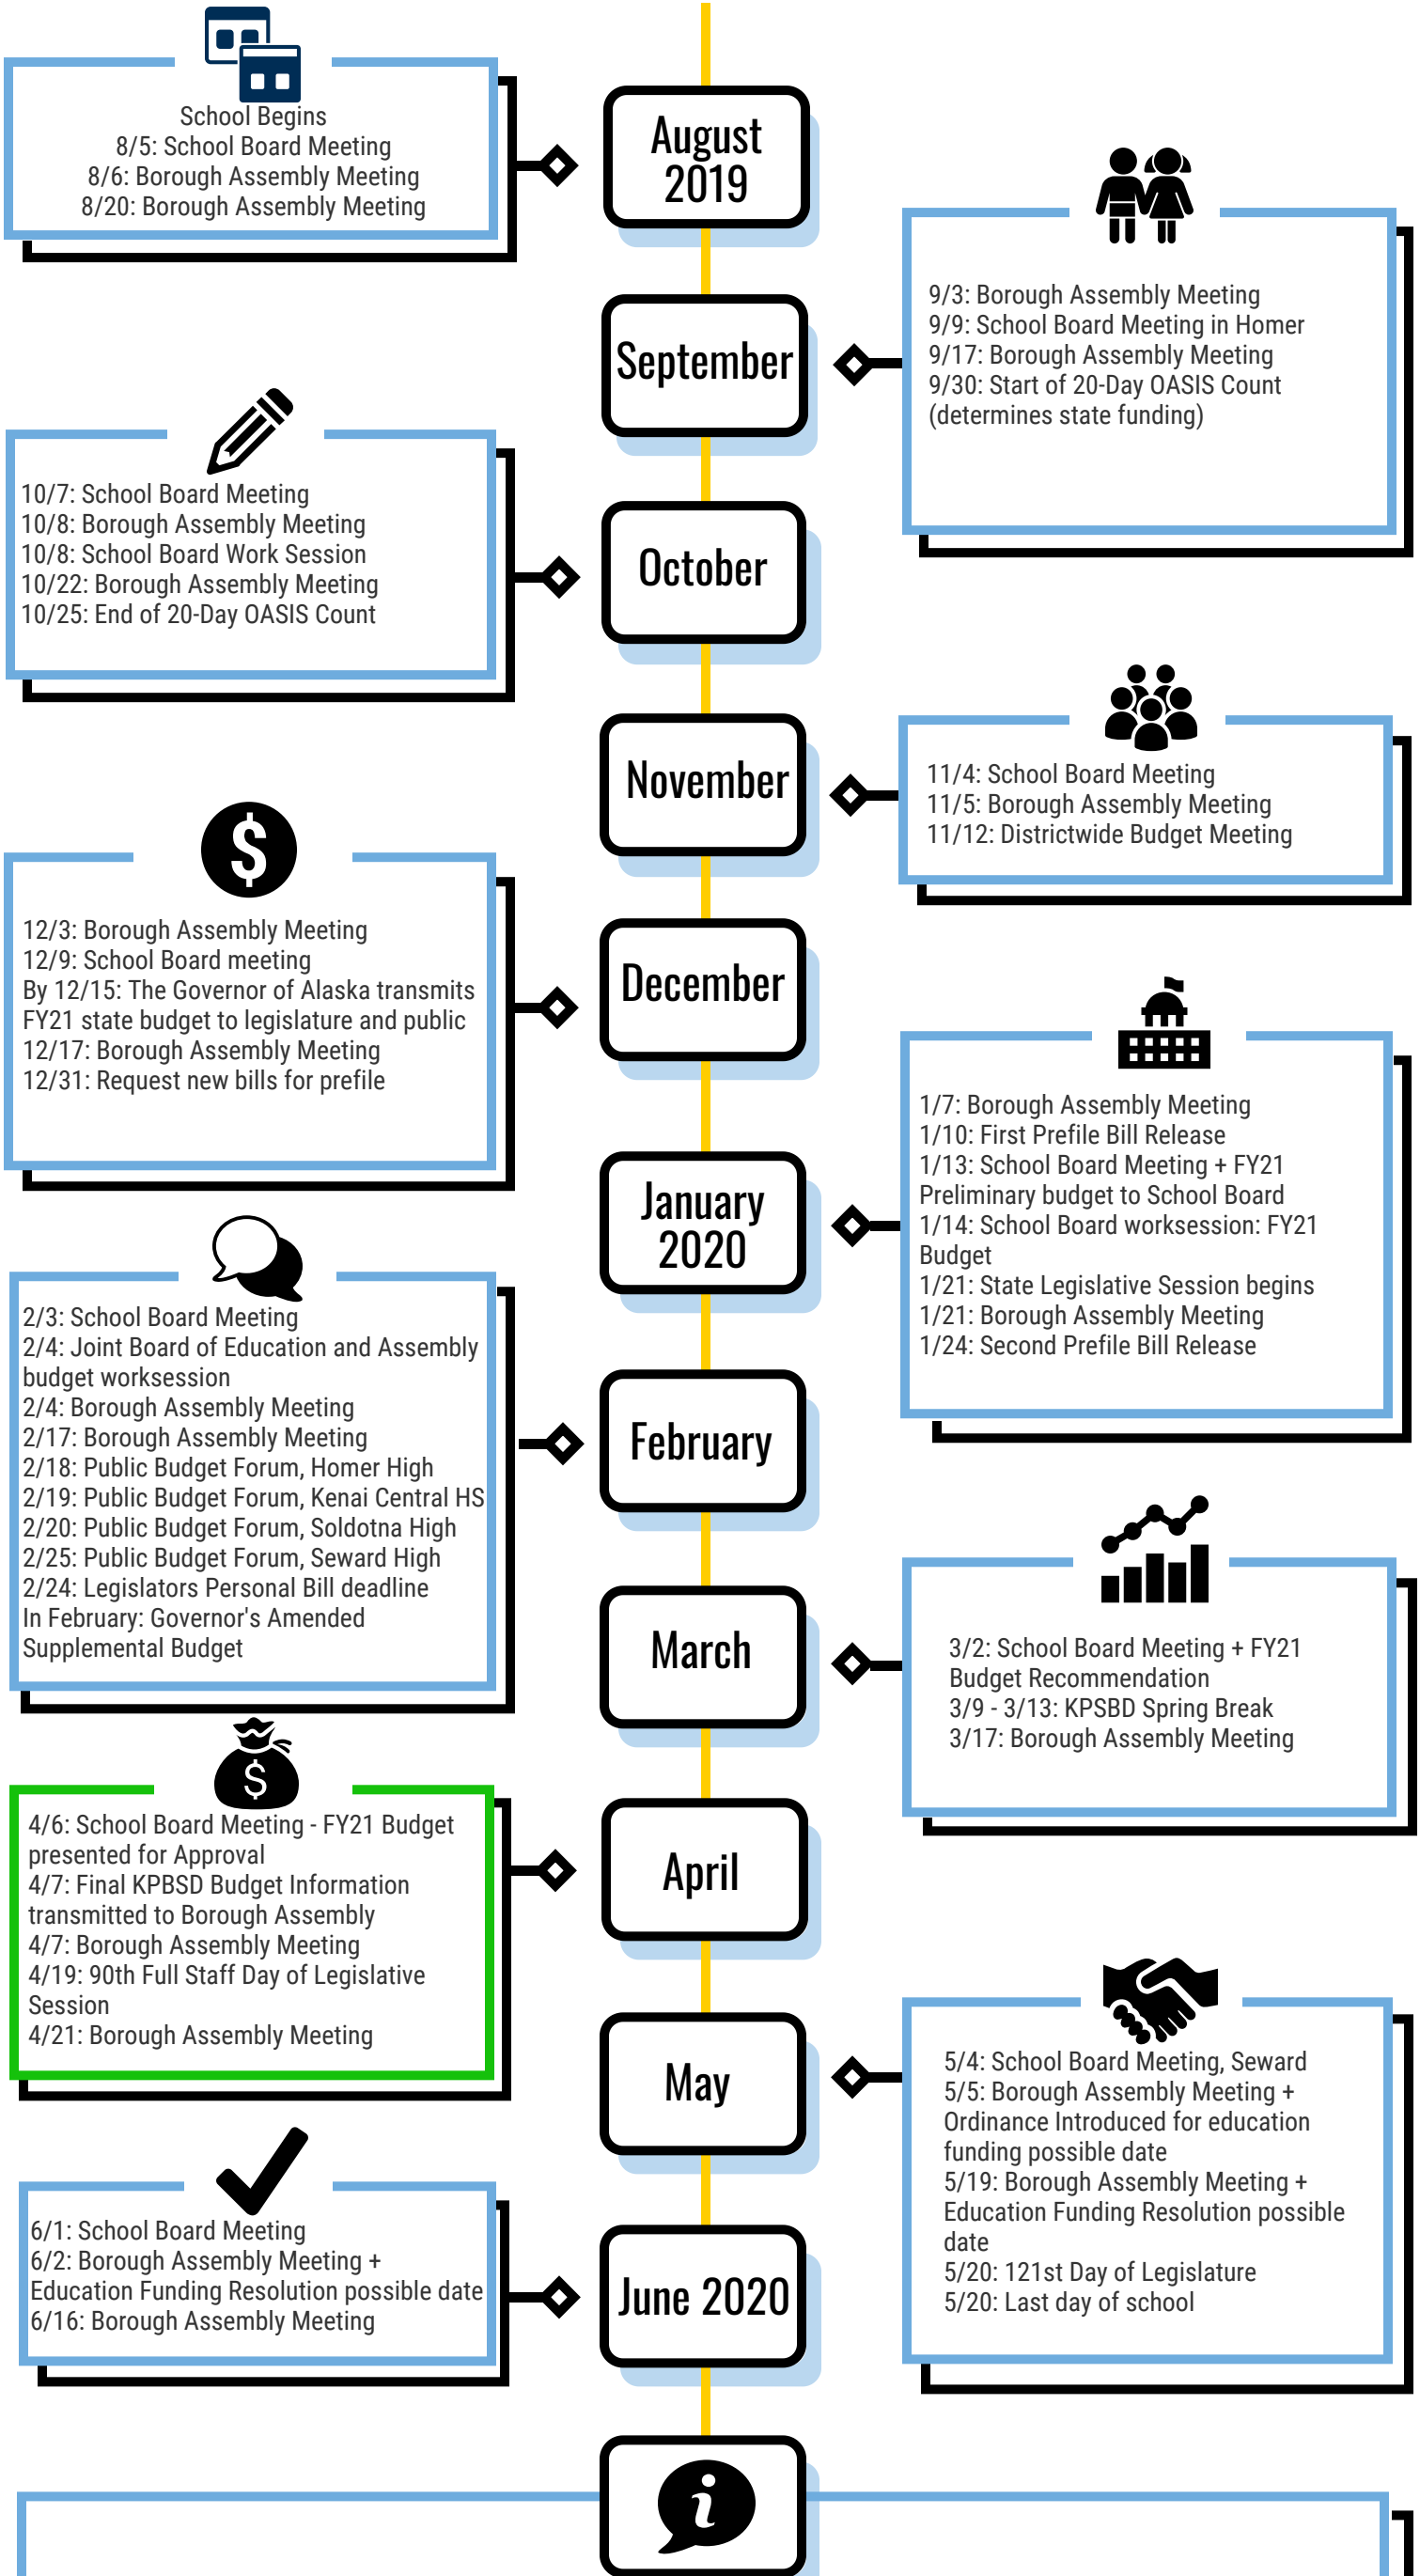

Kenai Peninsula Borough School District

FY21 Education Funding Calendar

for the 2020-2021 school year

The mission of the Kenai Peninsula Borough School District is to empower all learners to positively shape their futures.

Public involvement in the school district budget counts Quick glance calendar: KPBSD, Borough, and State of Alaska

Watch for additional dates in spring 2020 to be added for joint Board of Education and Borough Assembly worksessions, Facebook Live Q&As, KPBSD outreach in communities