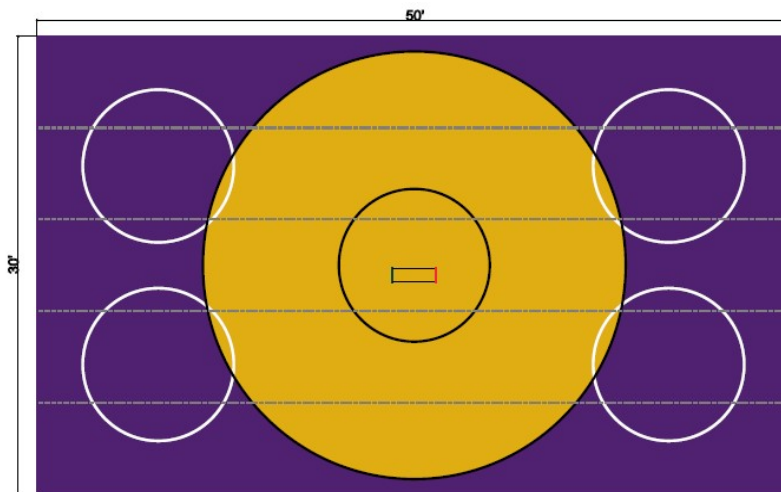

No.	Qty	Unit	Item and Specifications	Unit Price	Total Price
#2	1	EACH	Custom Wrestling Mat, Resilite Flex 3 (resi-lock) • Resilite Flex 3 Resi-Lock Mat (tape-free) • Resi-Lock Connection System • Mat Size: 50'W x 30'H – 5 Section, Horizontal • Protection Area: Purple • 28' Wrestling Area – Light Gold/Black Line • 10' Circle Line – Black • 10' Circle: Light Gold • Ref Marks/ R&G Starting Marks • (4) 10' Practice Circle Lines – White • Includes: 48" Long Handle Roller & 1 Canister of Lubricant wipes	$ _____	$ _____
				BRAND/MODEL # _____	
				Is item available now? Give due date _____	
				Kenai Middle School	
Size/Color:			50' x 30' x 1-3/8" (5 Sections) *Design to be completed upon award*		
Acceptable Brands:			Resilite Flex 3 - Resi-Lock Mat (tape-free)		

- ☐ or an approved equal
- ☒ only