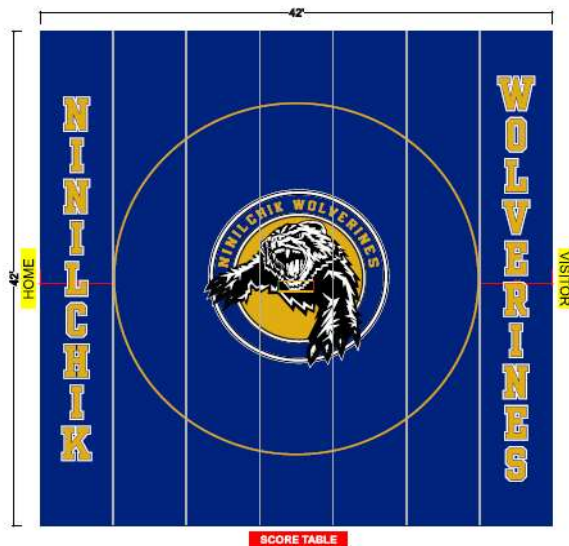

No.	Qty	Unit	Item and Specifications	Unit Price	Total Price
# 1	1	EACH	<p>Custom Wrestling Mat, Resilite Flex 3 (taped)</p> <ul style="list-style-type: none"> • Resilite Flex 3 Mat • Connection Type: Taped • Mat Size: 42' x 42' – 7 Section, Vertical • Mat Color: Bright Blue • 30' Competition Circle Line: Light Gold • Ref/Starting Lines: Light Gold • 15' Logo: Center • Logo Color: White, Black, Light Gold • 'NINILCHIK' – Stacked Left Side (Light Gold, White) • 'WOLVERINES' – Stacked Right Side (Light Gold, White) 	\$ _____	\$ _____
				BRAND/MODEL #	
				Is item available now? Give due date	
				Ninilchik School	
Size/Color:			42' x 42' x 1-3/8" (7-sections)*Design to be completed upon award*		
Acceptable Brands:			Resilite Flex3 Mat - Taped Connection		

- or an approved equal
- only

No.	Qty	Unit	Item and Specifications	Unit Price	Total Price
#2	1	EACH	<p>Custom Wrestling Mat, Resilite Flex 3 (resi-lock)</p> <ul style="list-style-type: none"> • Resilite Flex 3 Resi-Lock Mat (tape-free) • Resi-Lock Connection System • Mat Size: 50'W x 30'H – 5 Section, Horizontal • Protection Area: Purple • 28' Wrestling Area – Light Gold/Black Line • 10' Circle Line – Black • 10' Circle: Light Gold • Ref Marks/ R&G Starting Marks • (4) 10' Practice Circle Lines – White • Includes: 48" Long Handle Roller & 1 Canister of Lubricant wipes 	\$ _____	\$ _____
				BRAND/MODEL # _____	
				Is item available now? Give due date _____	
				Kenai Middle School	
Size/Color:			50' x 30' x 1-3/8" (5 Sections) *Design to be completed upon award*		
Acceptable Brands:			Resilite Flex 3 - Resi-Lock Mat (tape-free)		