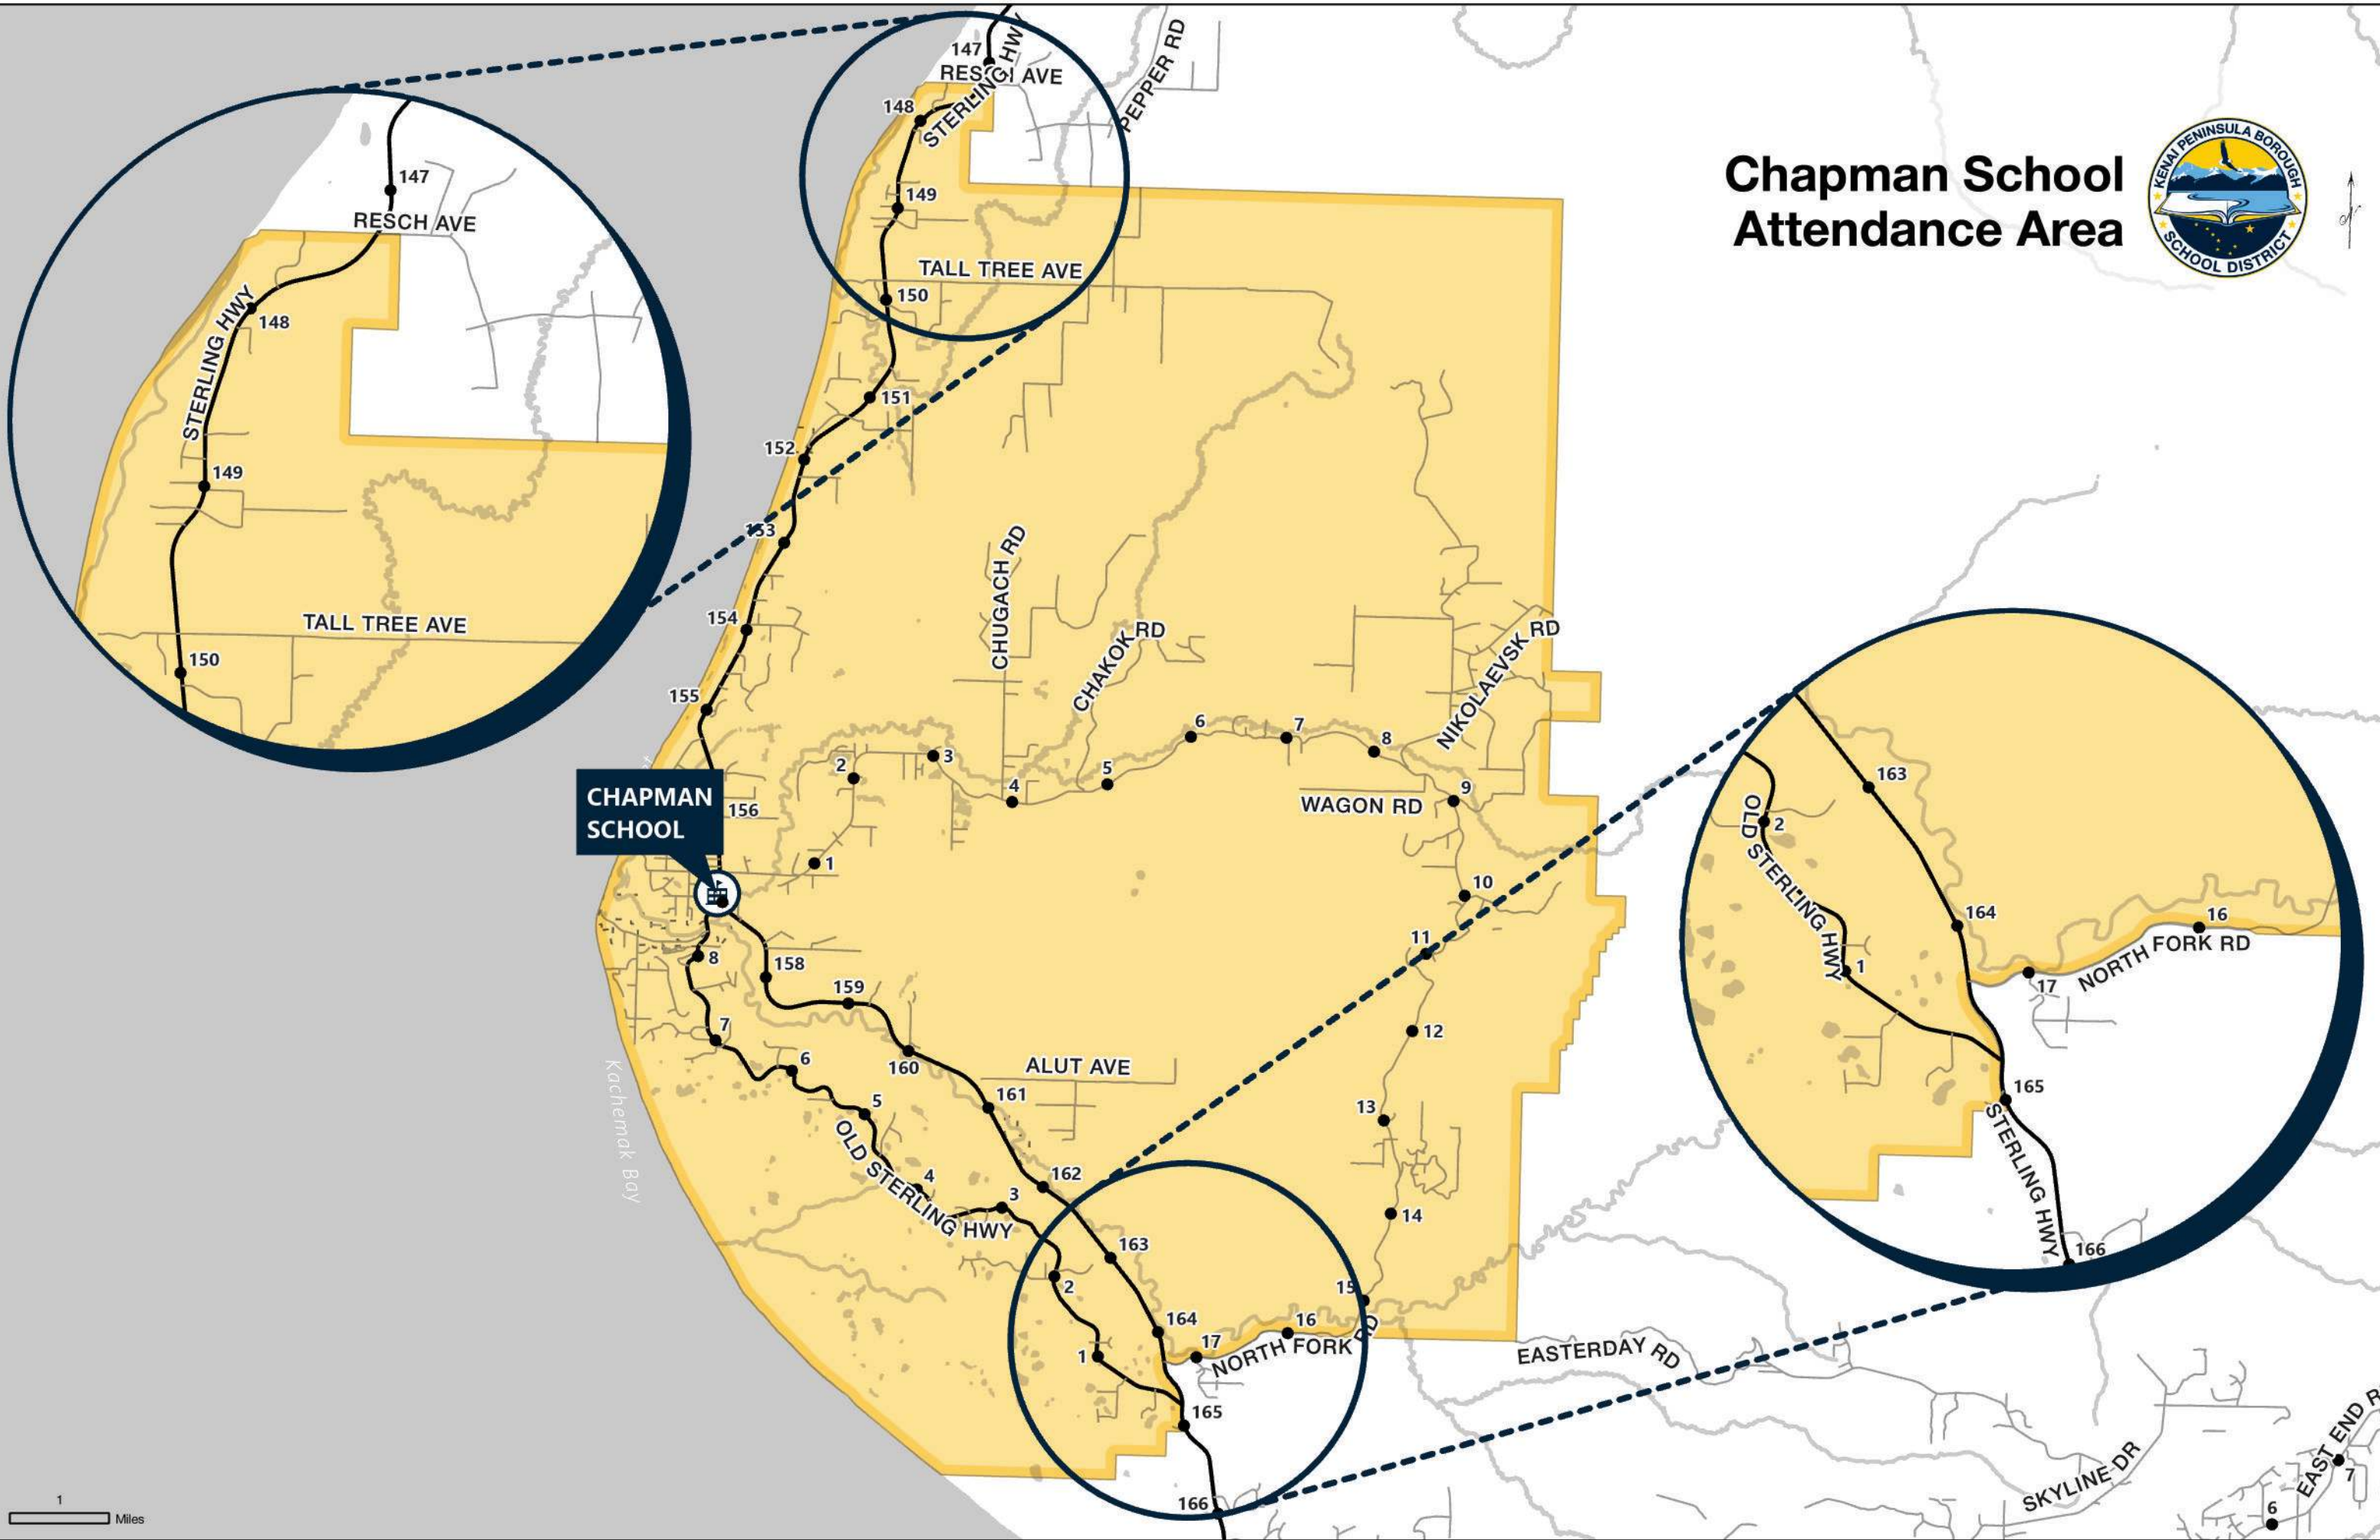

Chapman School Attendance Area

1 Miles

CHAPMAN SCHOOL

Kachemak Bay

SKYLINE DR

EAST END RD